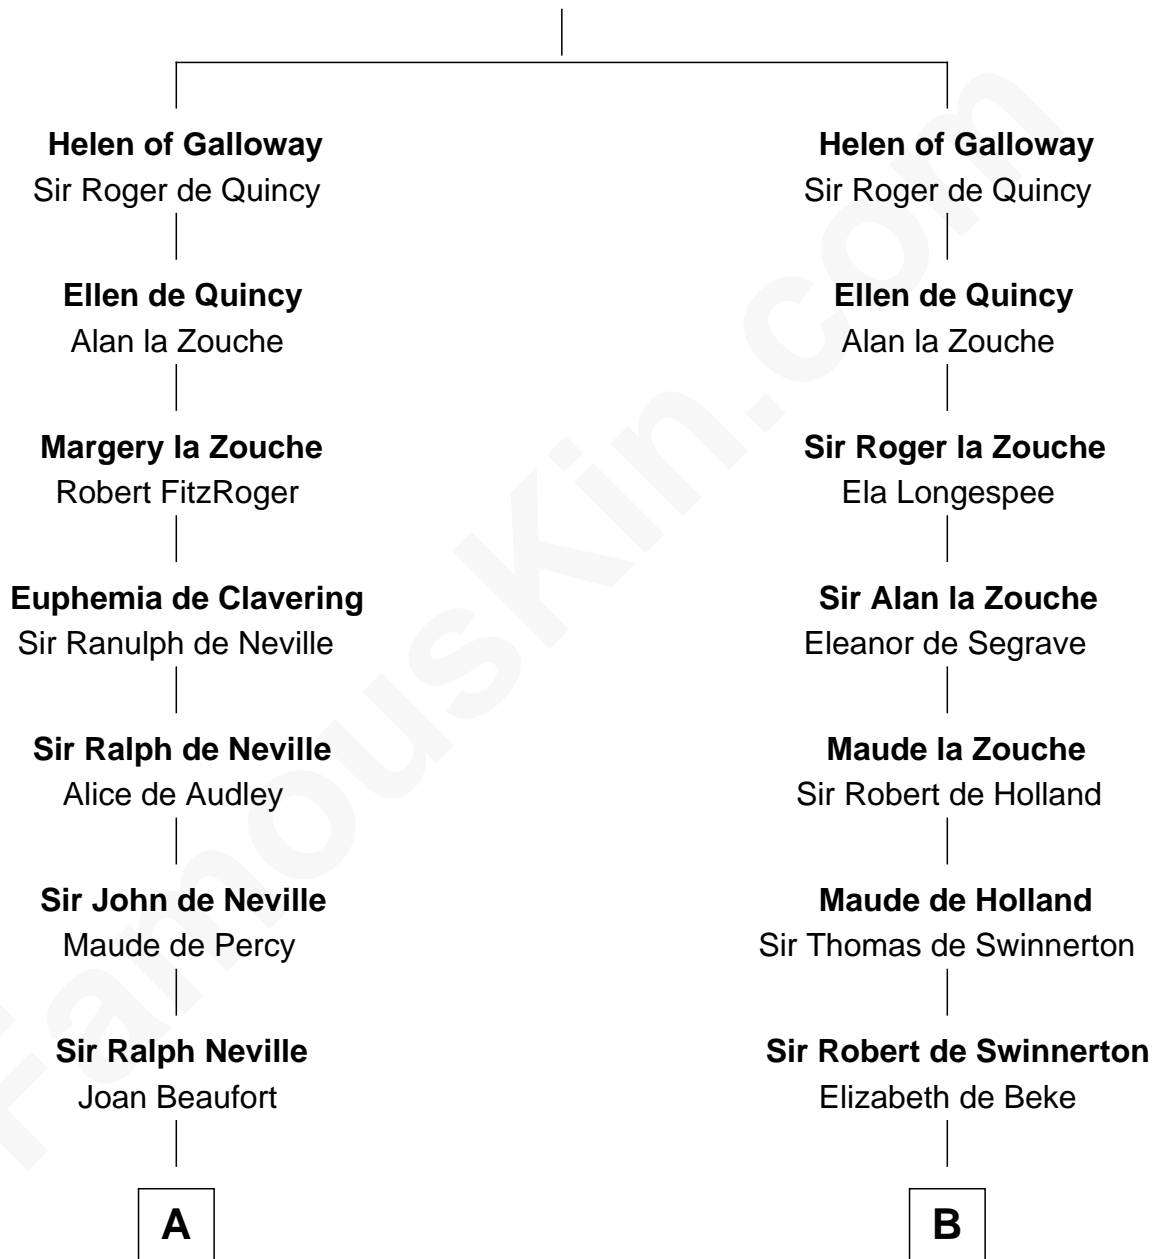

FamousKin.com Relationship Chart of

Lewis Carroll

Author of Alice in Wonderland

20th cousin of

Edward Lloyd V

13th Governor of Maryland

Alan of Galloway

Helen de l'Isle