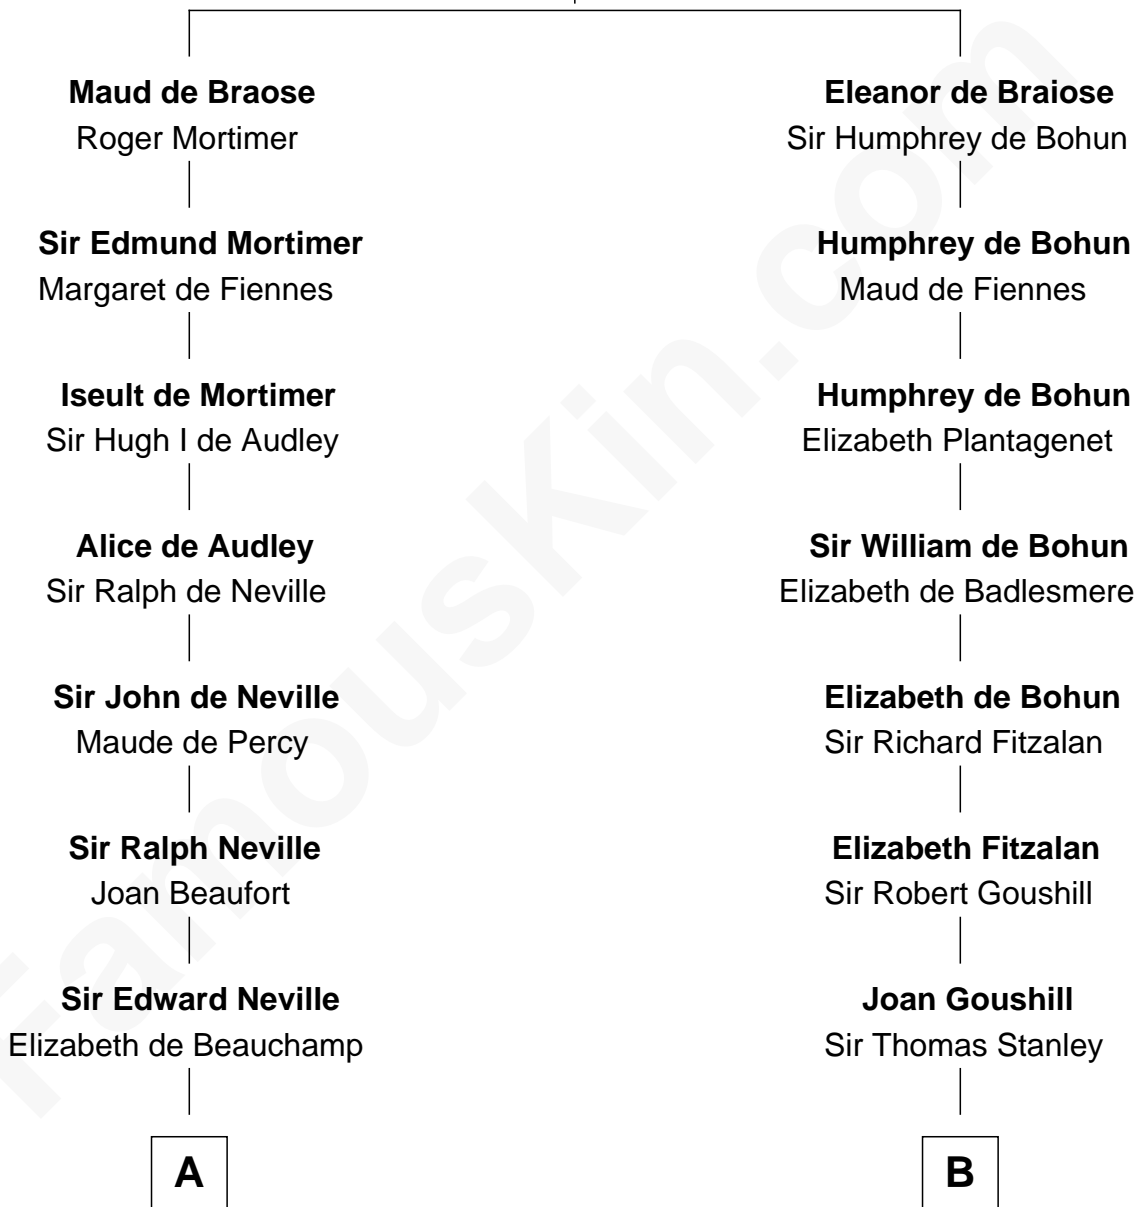

FamousKin.com

Relationship Chart of

Lewis Carroll

Author of Alice in Wonderland

18th cousin 1 time removed of

Edward Lloyd V

13th Governor of Maryland

William de Braiose

Eva Marshal

C

Charles Lutwidge
Elizabeth Anne Dodgson

Frances Jane Lutwidge
Rev. Charles Dodgson

Lewis Carroll
Author of Alice in Wonderland

D

Col. Edward Lloyd
Elizabeth Tayloe

Edward Lloyd V
13th Governor of Maryland