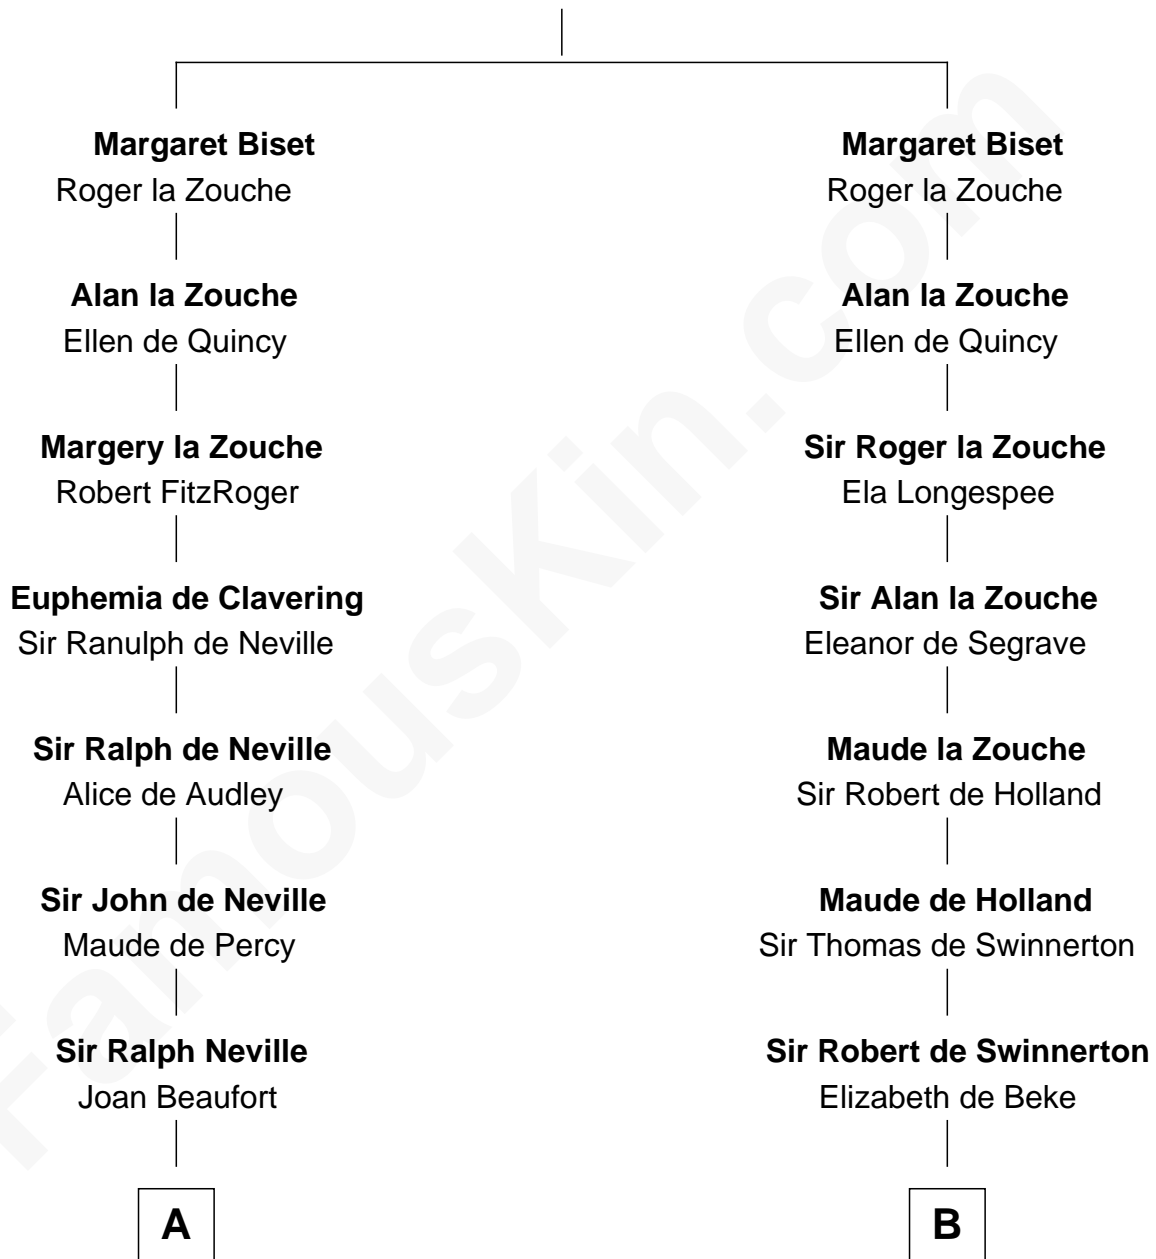

FamousKin.com Relationship Chart of

Lewis Carroll

Author of Alice in Wonderland

20th cousin of

Edward Lloyd V

13th Governor of Maryland

Henry Biset

C

Henry Lutwidge

Jane Molyneux

Charles Lutwidge

Elizabeth Anne Dodgson

Frances Jane Lutwidge

Rev. Charles Dodgson

Lewis Carroll

Author of Alice in Wonderland