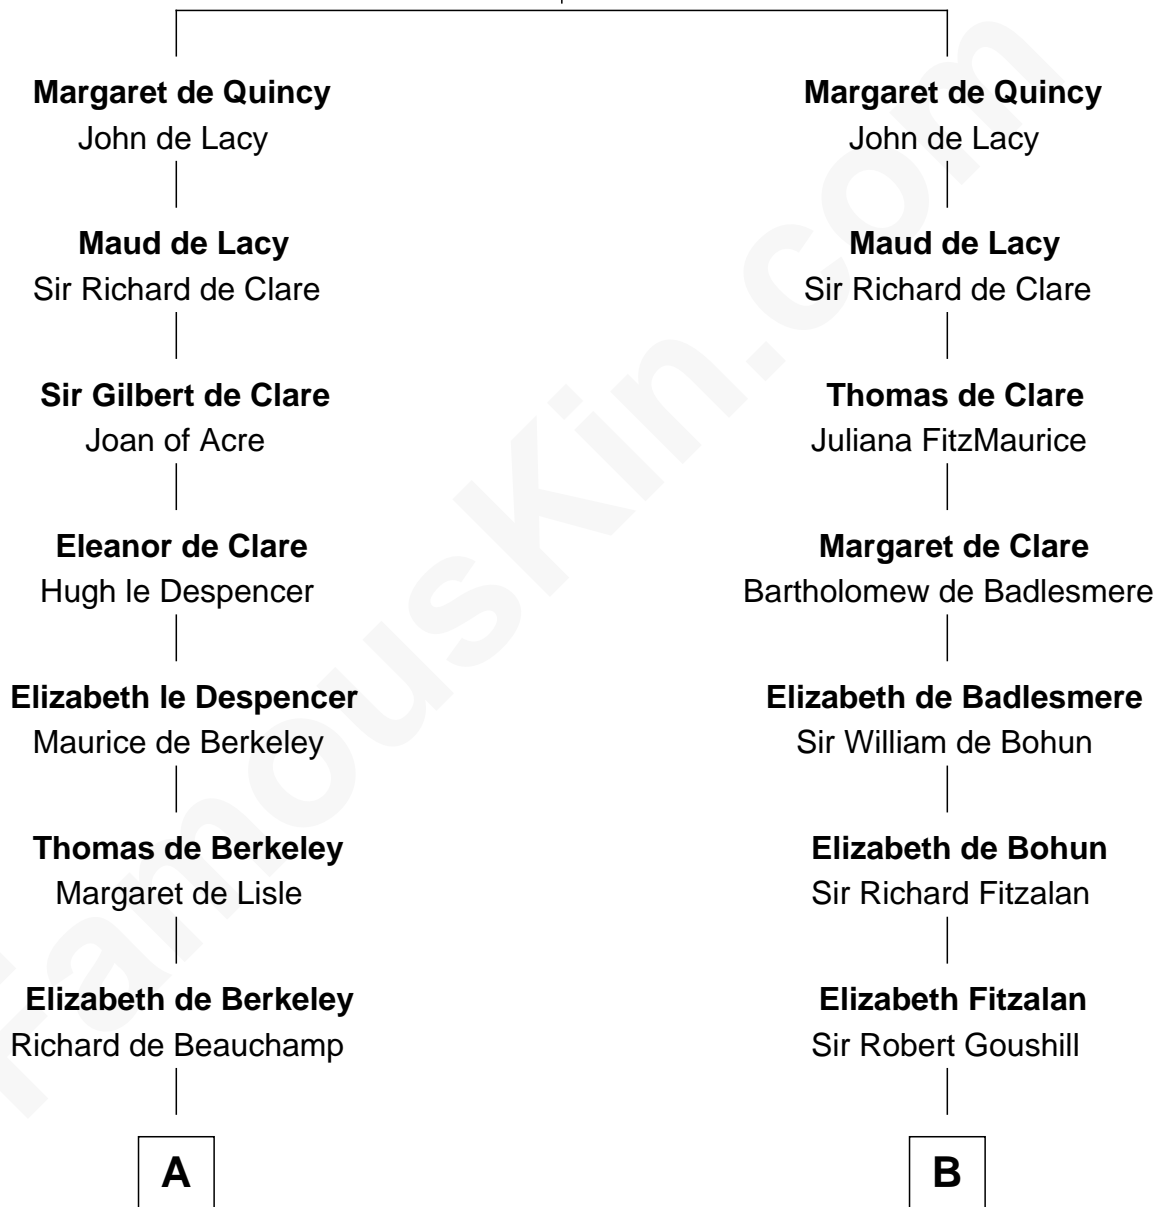

## Relationship Chart of Lewis Carroll

*Author of Alice in Wonderland*

19th cousin 2 times removed of

**Charles Goldsborough**  
*16th Governor of Maryland*

**Sir Robert II de Quincy**  
Hawise of Chester

**C**

**Lucy Hoghton**  
Thomas Lutwidge

**Henry Lutwidge**  
Jane Molyneux

**Charles Lutwidge**  
Elizabeth Anne Dodgson

**Frances Jane Lutwidge**  
Rev. Charles Dodgson

**Lewis Carroll**  
*Author of Alice in Wonderland*

**D**

**William Tilghman**  
Margaret Lloyd

**Anna Maria Tilghman**  
Charles Goldsborough

**Charles Goldsborough**  
*16th Governor of Maryland*