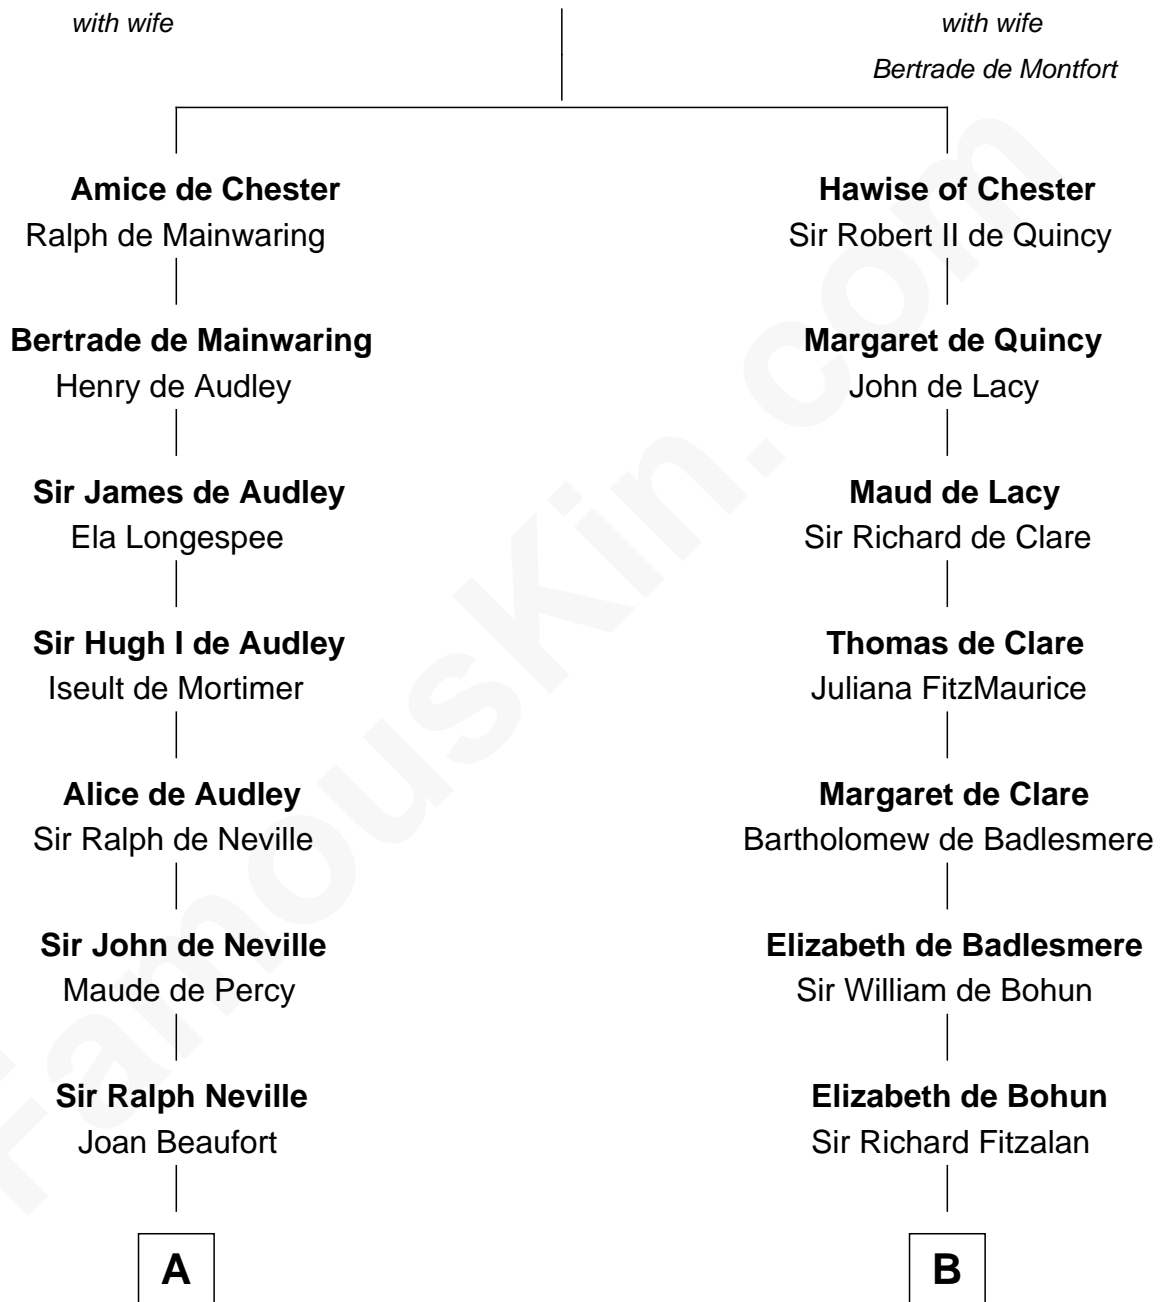

FamousKin.com Relationship Chart of

Lewis Carroll

Author of Alice in Wonderland

20th cousin of

Charles Goldsborough

16th Governor of Maryland

Hugh de Kevelioc

C

Henry Lutwidge

Jane Molyneux

Charles Lutwidge

Elizabeth Anne Dodgson

Frances Jane Lutwidge

Rev. Charles Dodgson

Lewis Carroll

Author of Alice in Wonderland

D

Anna Maria Lloyd

Richard Tilghman

William Tilghman

Margaret Lloyd

Anna Maria Tilghman

Charles Goldsborough

Charles Goldsborough