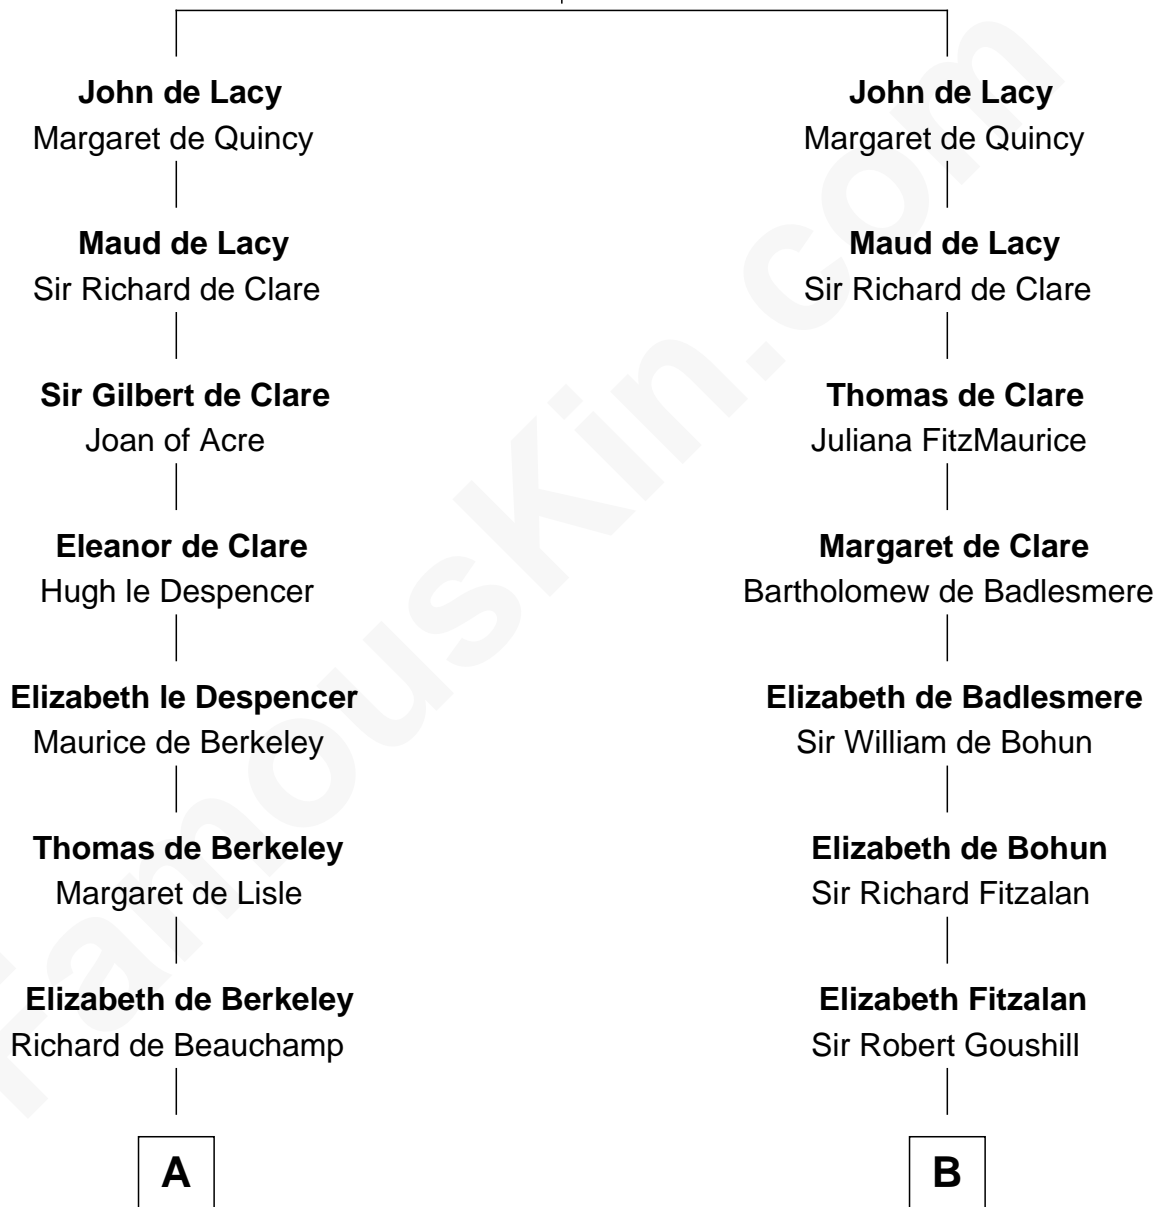

FamousKin.com

Relationship Chart of Lewis Carroll

Author of Alice in Wonderland

19th cousin 2 times removed of

Charles Goldsborough

16th Governor of Maryland

Roger de Lacy
Maud de Clere

C

Lucy Hoghton
Thomas Lutwidge

Henry Lutwidge
Jane Molyneux

Charles Lutwidge
Elizabeth Anne Dodgson

Frances Jane Lutwidge
Rev. Charles Dodgson

Lewis Carroll
Author of Alice in Wonderland

D

William Tilghman
Margaret Lloyd

Anna Maria Tilghman
Charles Goldsborough

Charles Goldsborough
16th Governor of Maryland