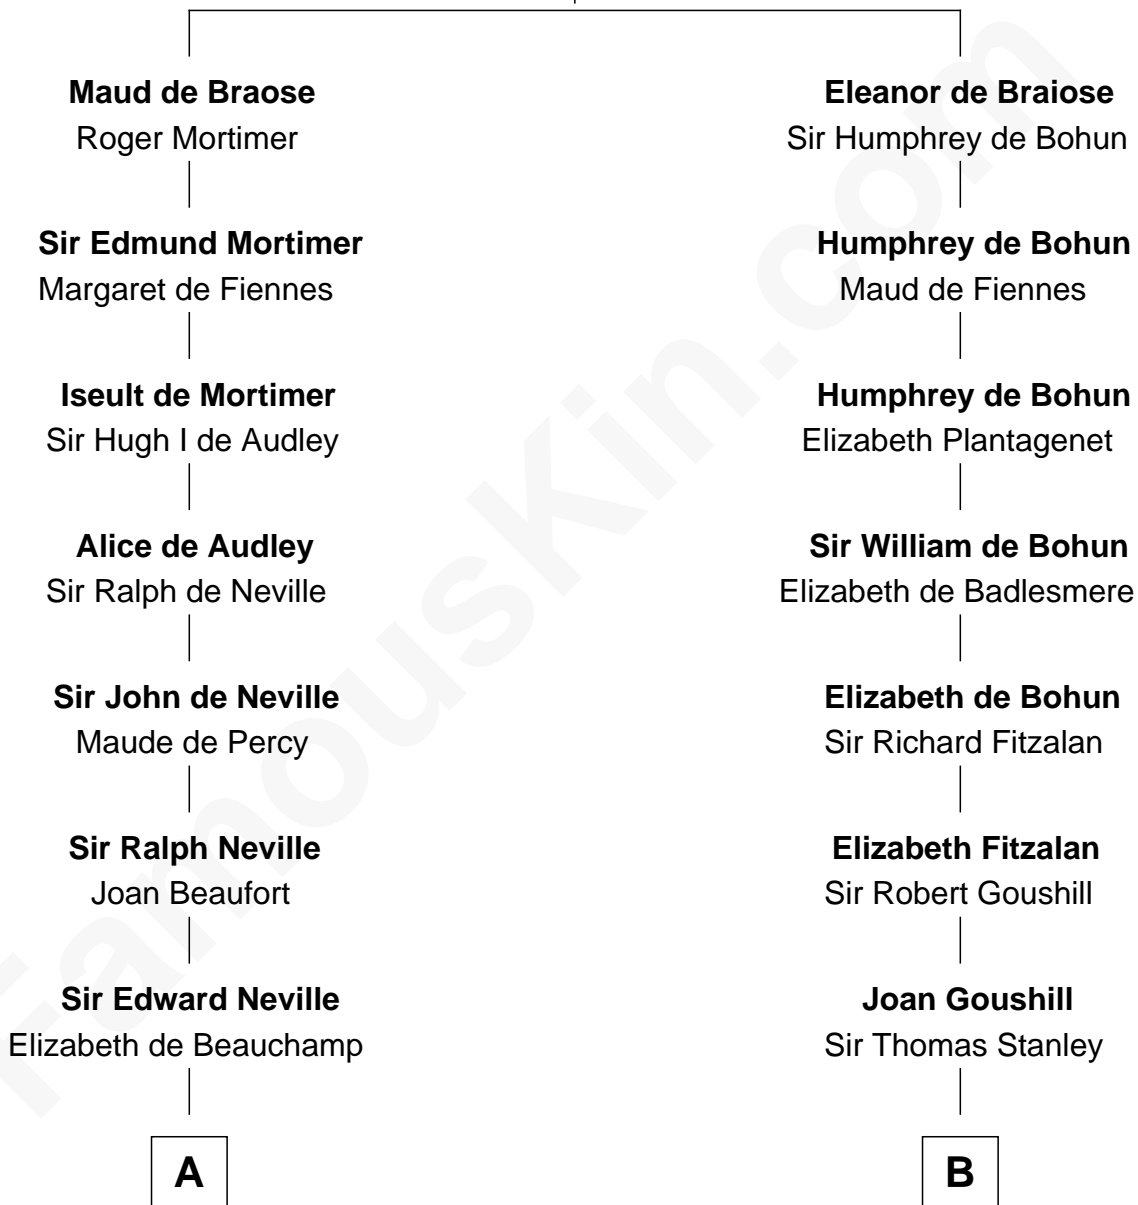

FamousKin.com

Relationship Chart of

Lewis Carroll

Author of Alice in Wonderland

18th cousin 1 time removed of

Charles Goldsborough

16th Governor of Maryland

William de Braiose

Eva Marshal

C

Charles Lutwidge
Elizabeth Anne Dodgson

Frances Jane Lutwidge
Rev. Charles Dodgson

Lewis Carroll
Author of Alice in Wonderland

D

Anna Maria Tilghman
Charles Goldsborough

Charles Goldsborough
16th Governor of Maryland