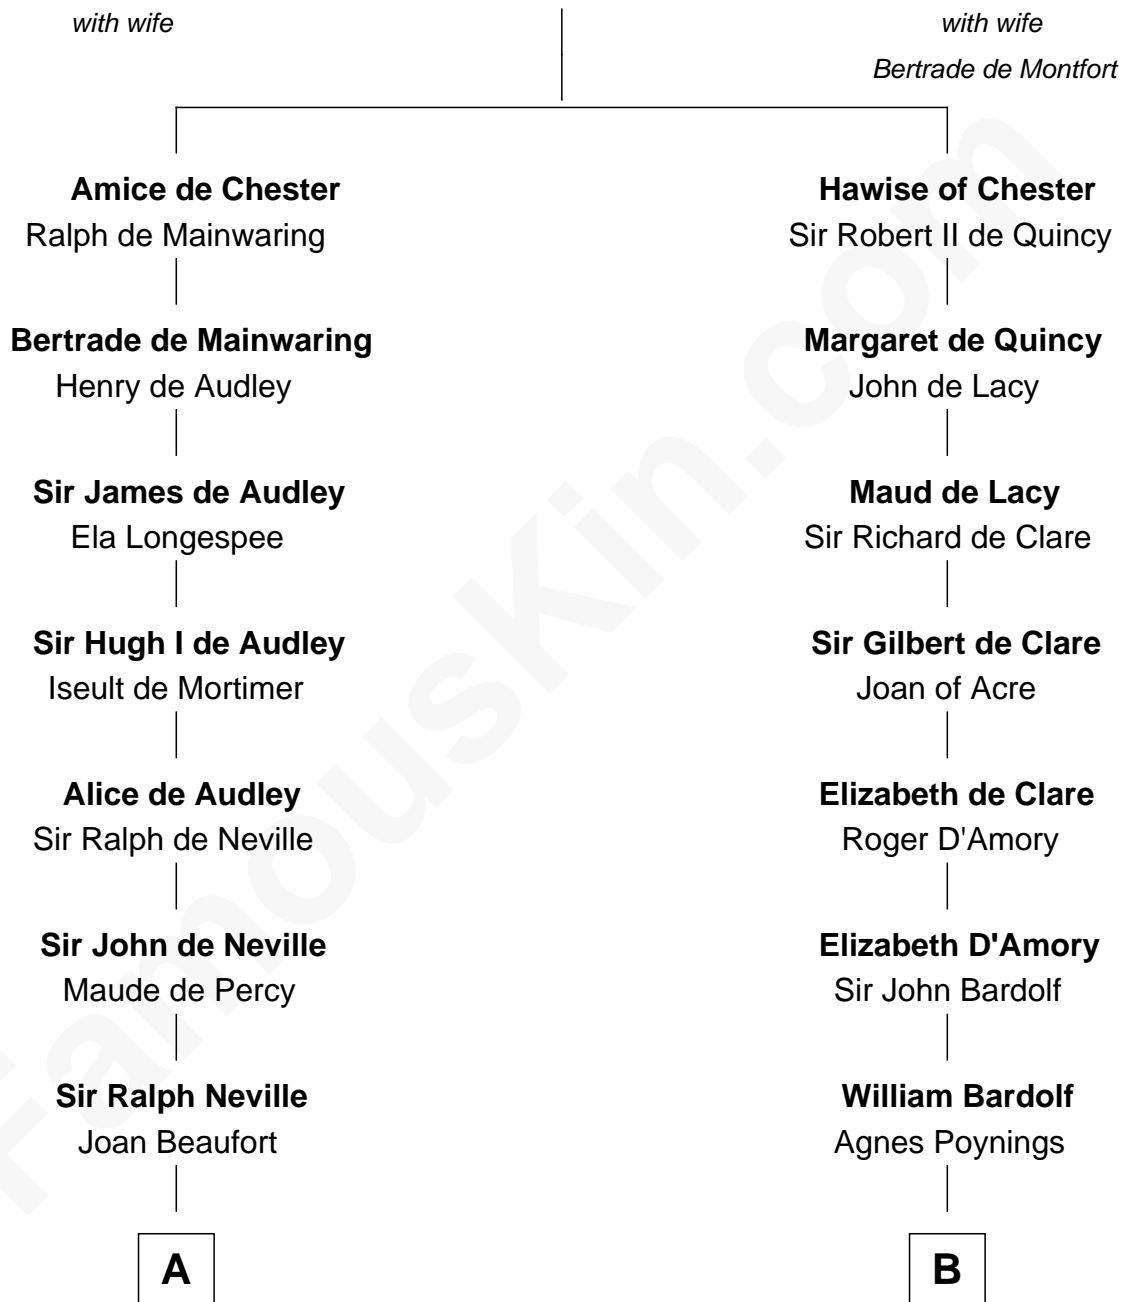

FamousKin.com Relationship Chart of

Lewis Carroll

Author of Alice in Wonderland

20th cousin of

Charles Carnan Ridgely

15th Governor of Maryland

Hugh de Kevelioc

C

Henry Lutwidge

Jane Molyneux

Charles Lutwidge

Elizabeth Anne Dodgson

Frances Jane Lutwidge

Rev. Charles Dodgson

Lewis Carroll

Author of Alice in Wonderland