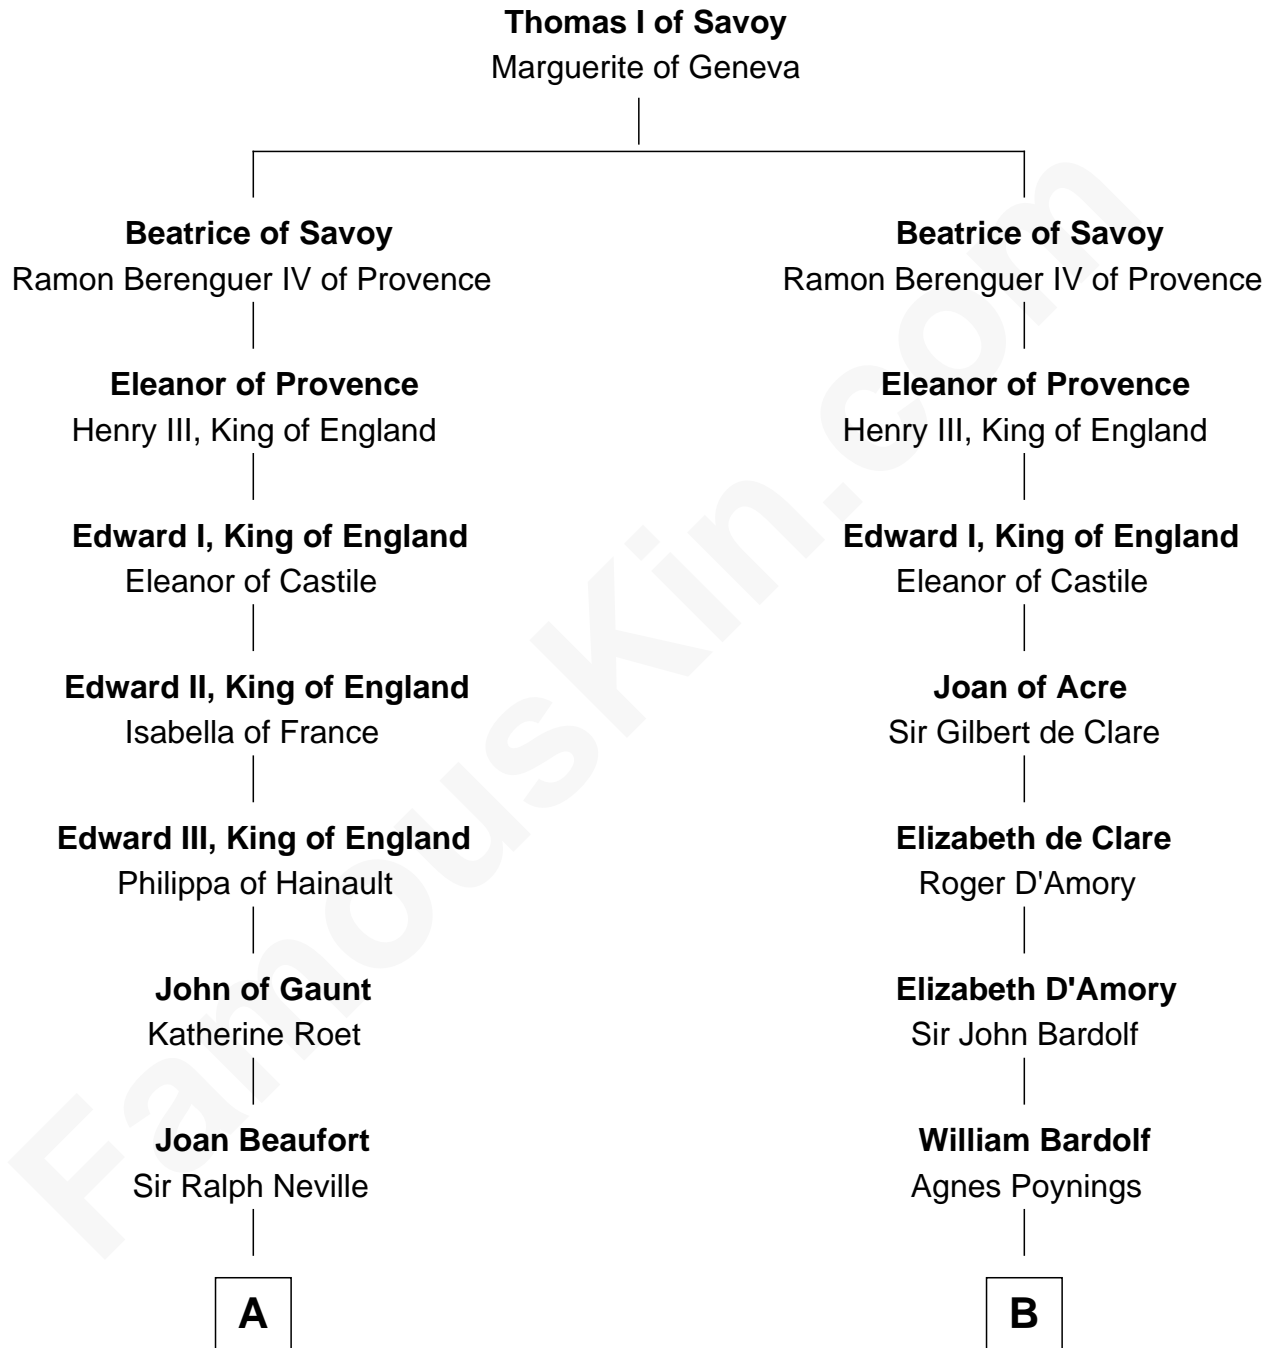

# FamousKin.com Relationship Chart of

**Lewis Carroll**

*Author of Alice in Wonderland*

20th cousin of

**Charles Carnan Ridgely**

*15th Governor of Maryland*

**C**

**Henry Lutwidge**

Jane Molyneux

**Charles Lutwidge**

Elizabeth Anne Dodgson

**Frances Jane Lutwidge**

Rev. Charles Dodgson

**Lewis Carroll**

*Author of Alice in Wonderland*

**D**

**John Howard**

Mary Warfield

**Rachel Howard**

Col. Charles Ridgely

**Achsah Ridgely**

Charles R. Carnan

**Charles Carnan Ridgely**

*15th Governor of Maryland*