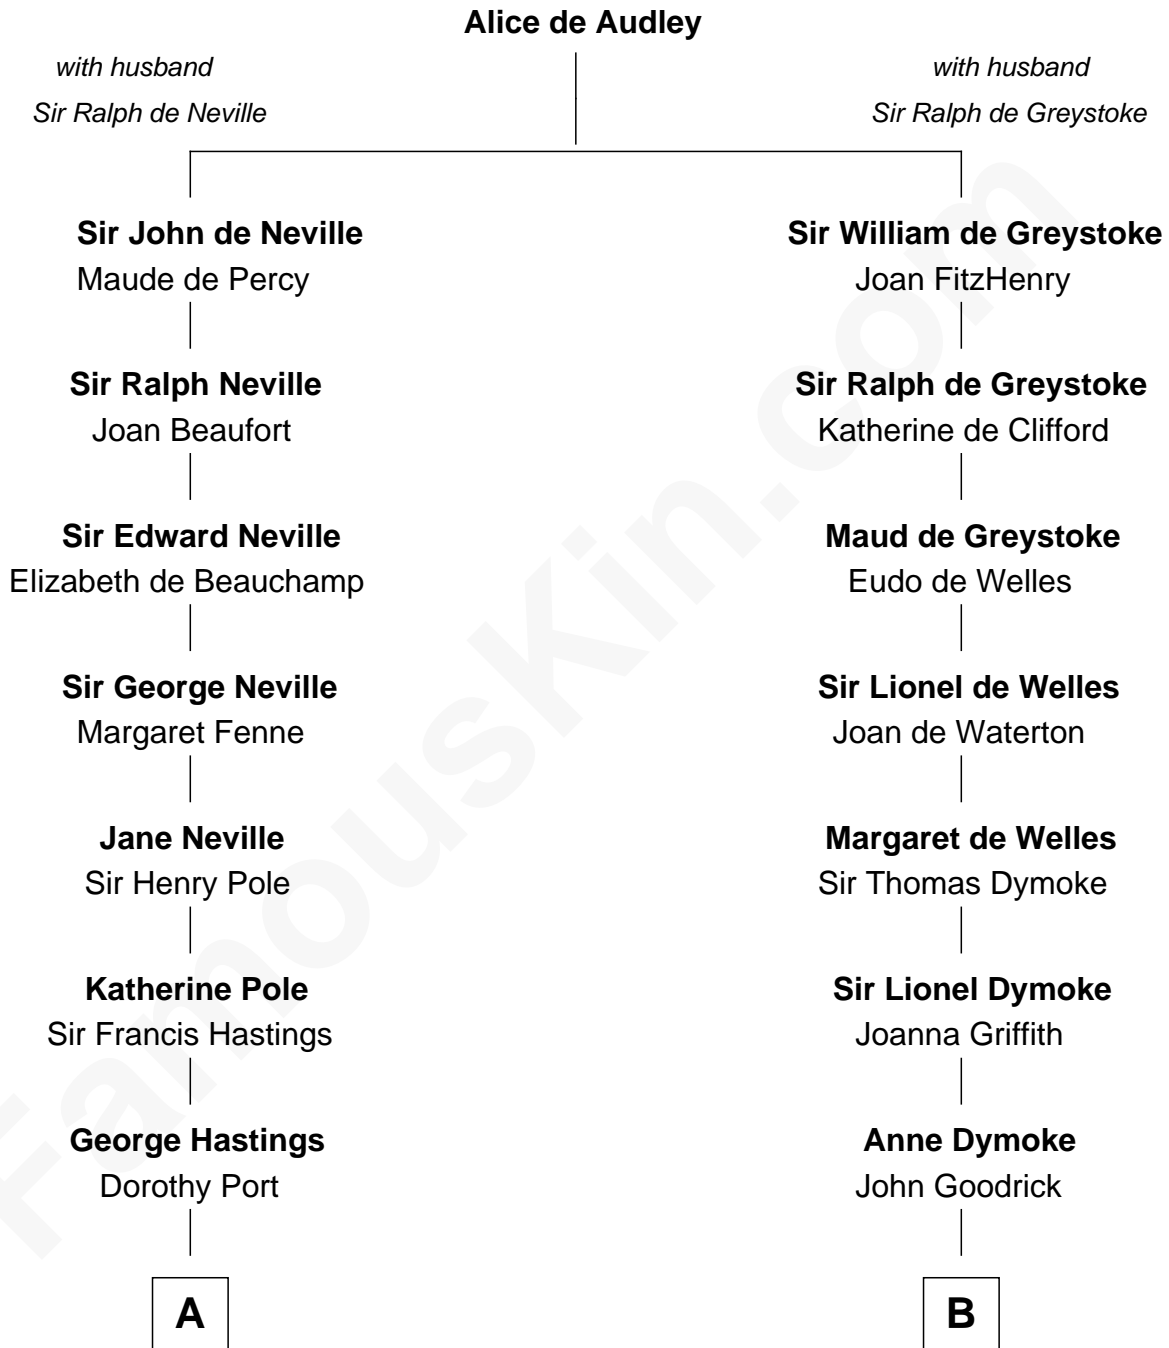

FamousKin.com

Relationship Chart of

Lewis Carroll

Author of Alice in Wonderland

15th cousin 6 times removed of

Dave Cowens

NBA Hall of Famer

C

Thomas Albert Atwood

Priscilla Ann Kelly

Charles Albert Atwood

Mina Sylvia Cundiff

Stanley True Atwood

Dorothy Ann Ulrich

Ruth Ellen Atwood

John Joseph Cowens