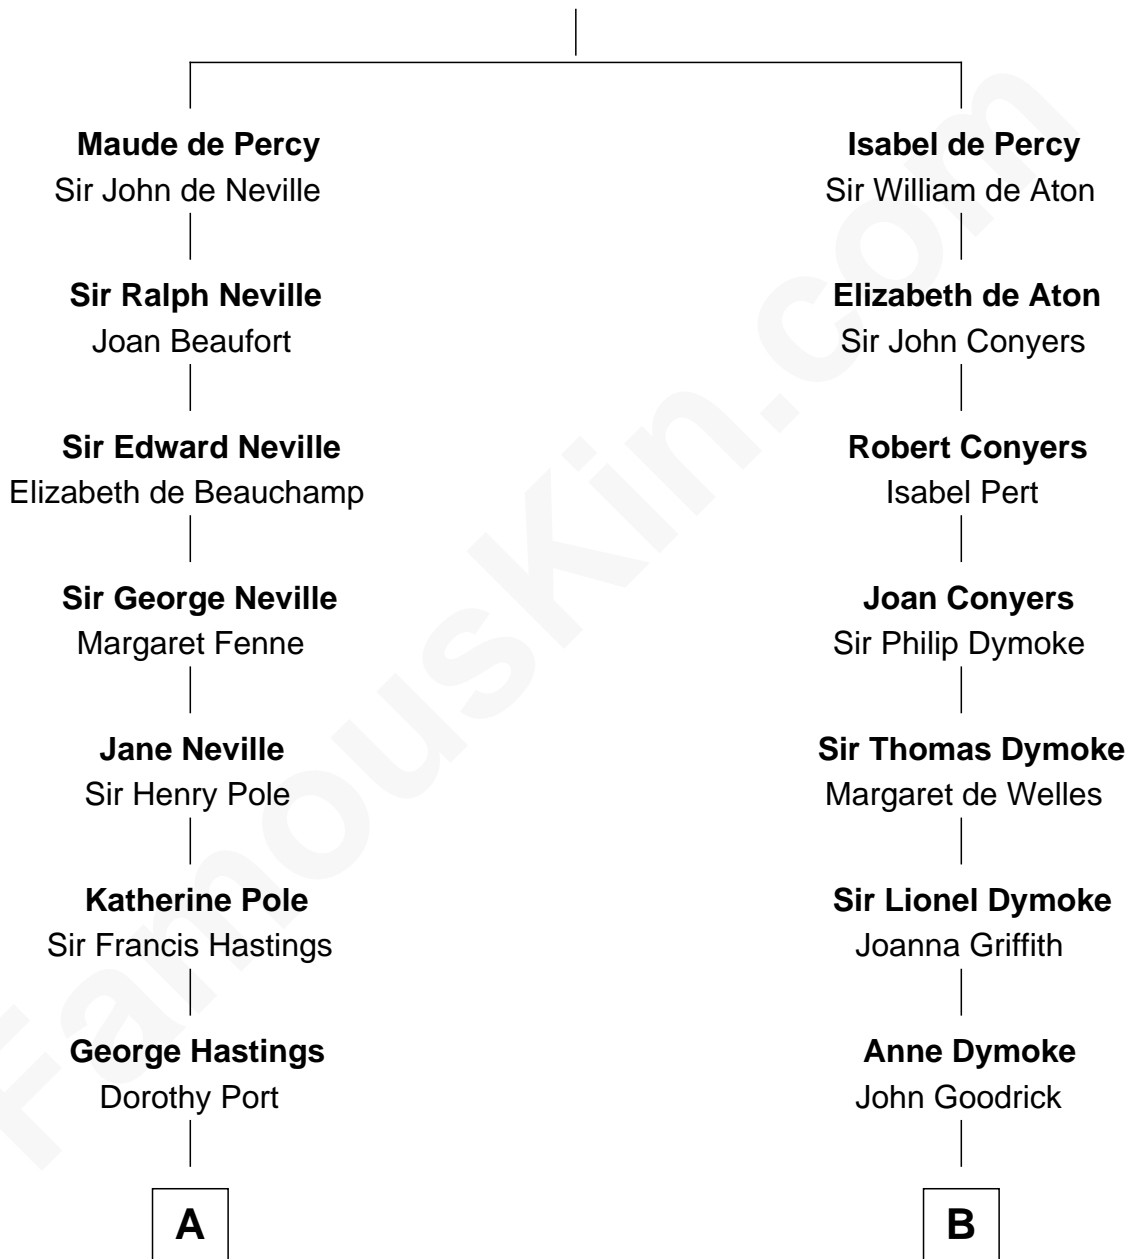

# FamousKin.com Relationship Chart of

**Lewis Carroll**

*Author of Alice in Wonderland*

15th cousin 6 times removed of

**Dave Cowens**

*NBA Hall of Famer*

**Sir Henry de Percy**

Idoine de Clifford

**C**

Thomas Albert Atwood

Priscilla Ann Kelly

Charles Albert Atwood

Mina Sylvia Cundiff

Stanley True Atwood

Dorothy Ann Ulrich

Ruth Ellen Atwood