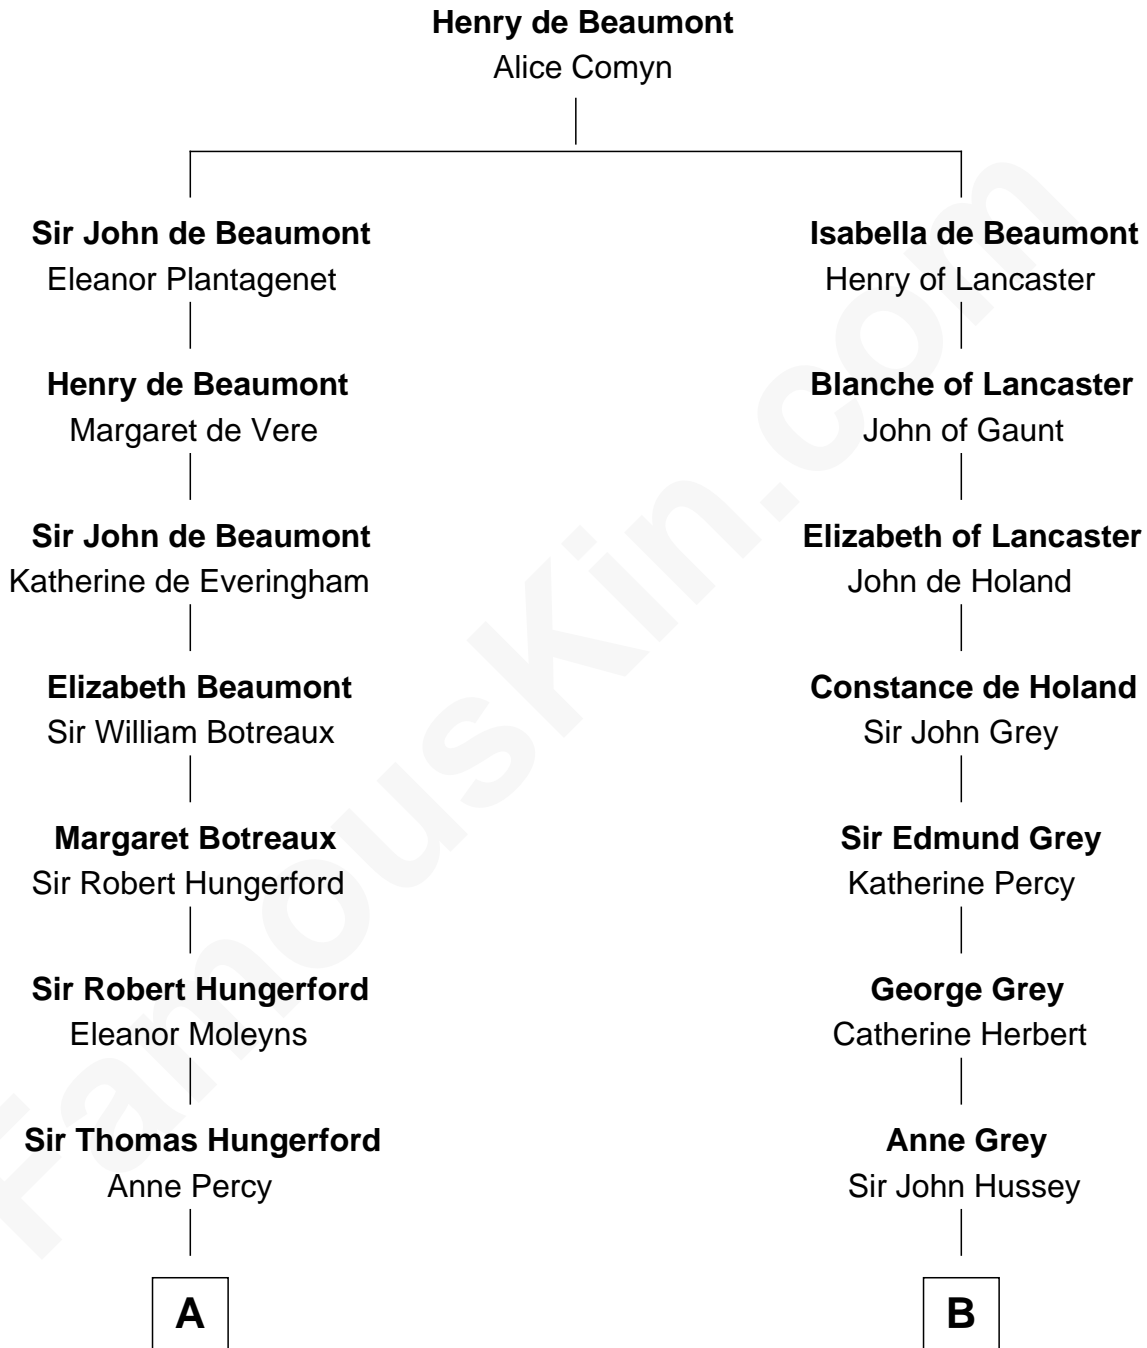

FamousKin.com

Relationship Chart of

Lewis Carroll

Author of Alice in Wonderland

19th cousin 2 times removed of

Kit Harington

TV Actor - "Game of Thrones"

C

Charles Lutwidge
Elizabeth Anne Dodgson

Frances Jane Lutwidge
Rev. Charles Dodgson

Lewis Carroll
Author of Alice in Wonderland

D

Edward Henry Legge
Cordelia Twysden Molesworth

Lois Marjorie Legge
Ernest Wriothsesley Denny