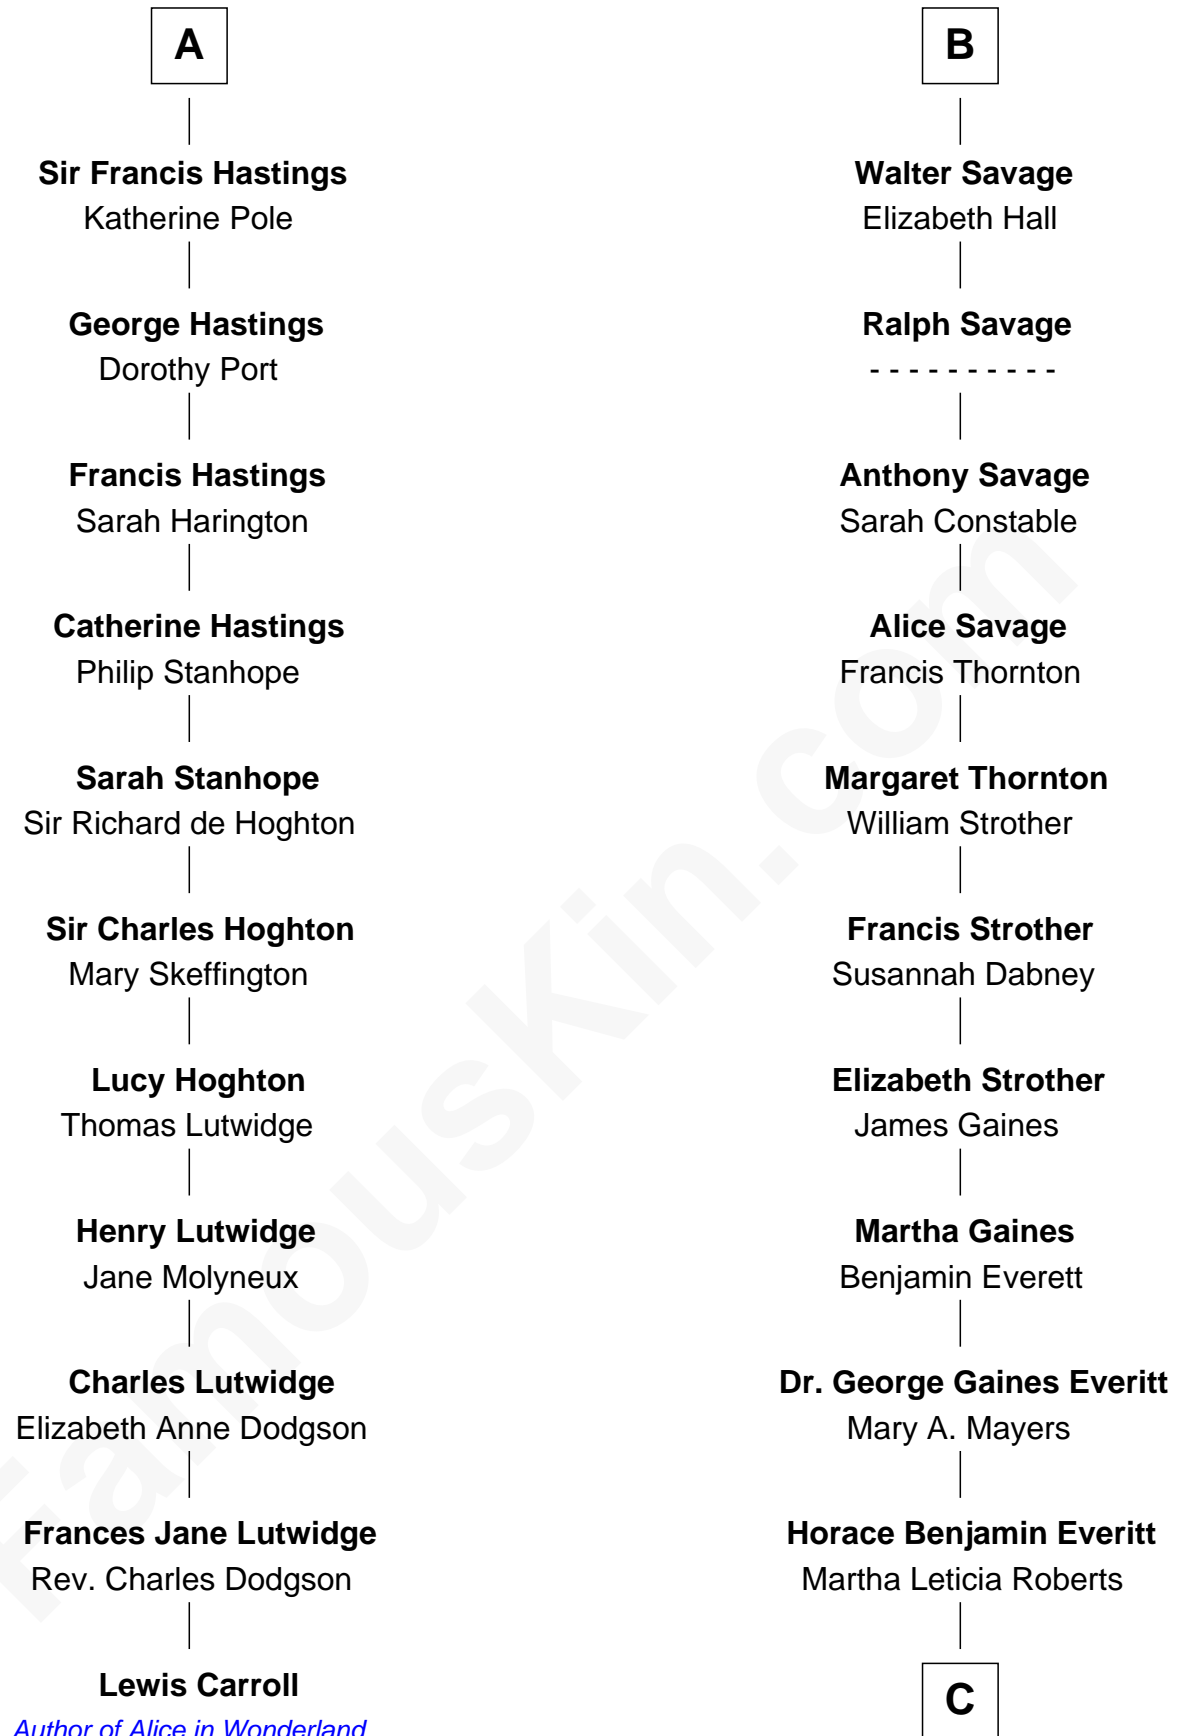

FamousKin.com

Relationship Chart of

Lewis Carroll

Author of Alice in Wonderland

17th cousin 2 times removed of

William H. Macy

TV and Movie Actor

C

Mary Lois Everitt
Clement Overstreet

Lois Elizabeth Overstreet
William Hall Macy

William H. Macy
TV and Movie Actor

FamousKin.com