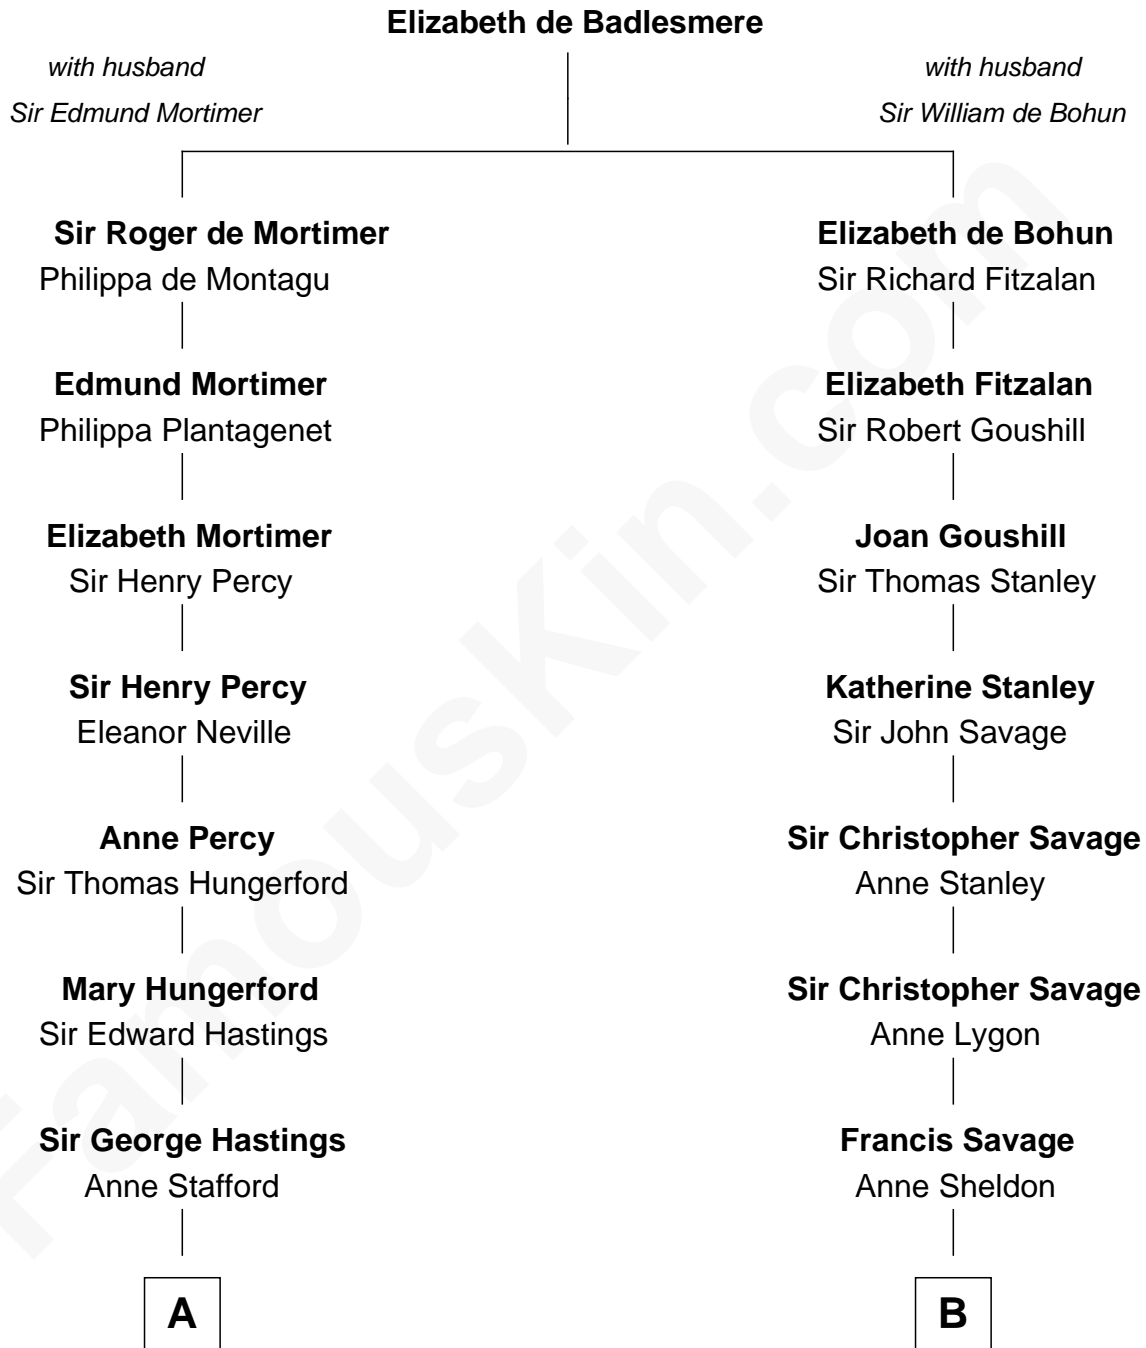

FamousKin.com

Relationship Chart of

Lewis Carroll

Author of Alice in Wonderland

17th cousin 2 times removed of

William H. Macy

TV and Movie Actor

C

Mary Lois Everitt
Clement Overstreet

Lois Elizabeth Overstreet
William Hall Macy

William H. Macy
TV and Movie Actor

FamousKin.com