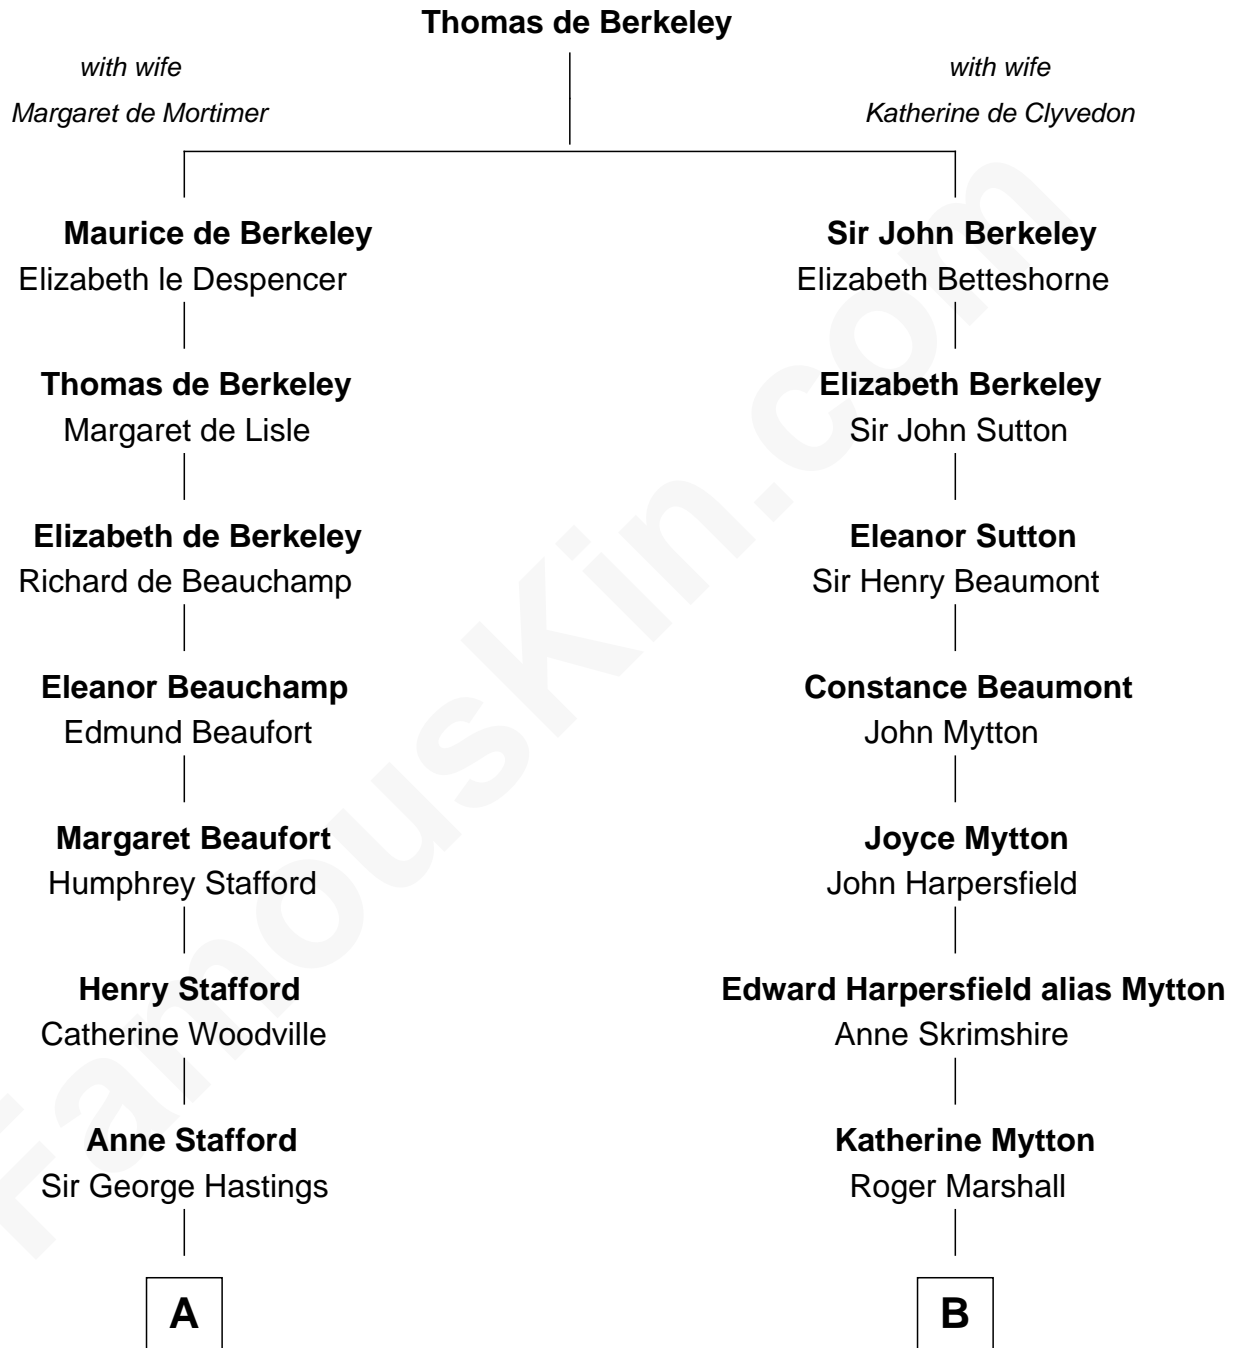

## Relationship Chart of

### Lewis Carroll

*Author of Alice in Wonderland*

17th cousin 2 times removed of

### Gerald Ford

*38th U.S. President*

**C**

**Adele Augusta Ayer**  
Levi Addison Gardner

**Dorothy Ayer Gardner**  
Leslie Lynch King

**Gerald Ford**  
*38th U.S. President*

FamousKin.com