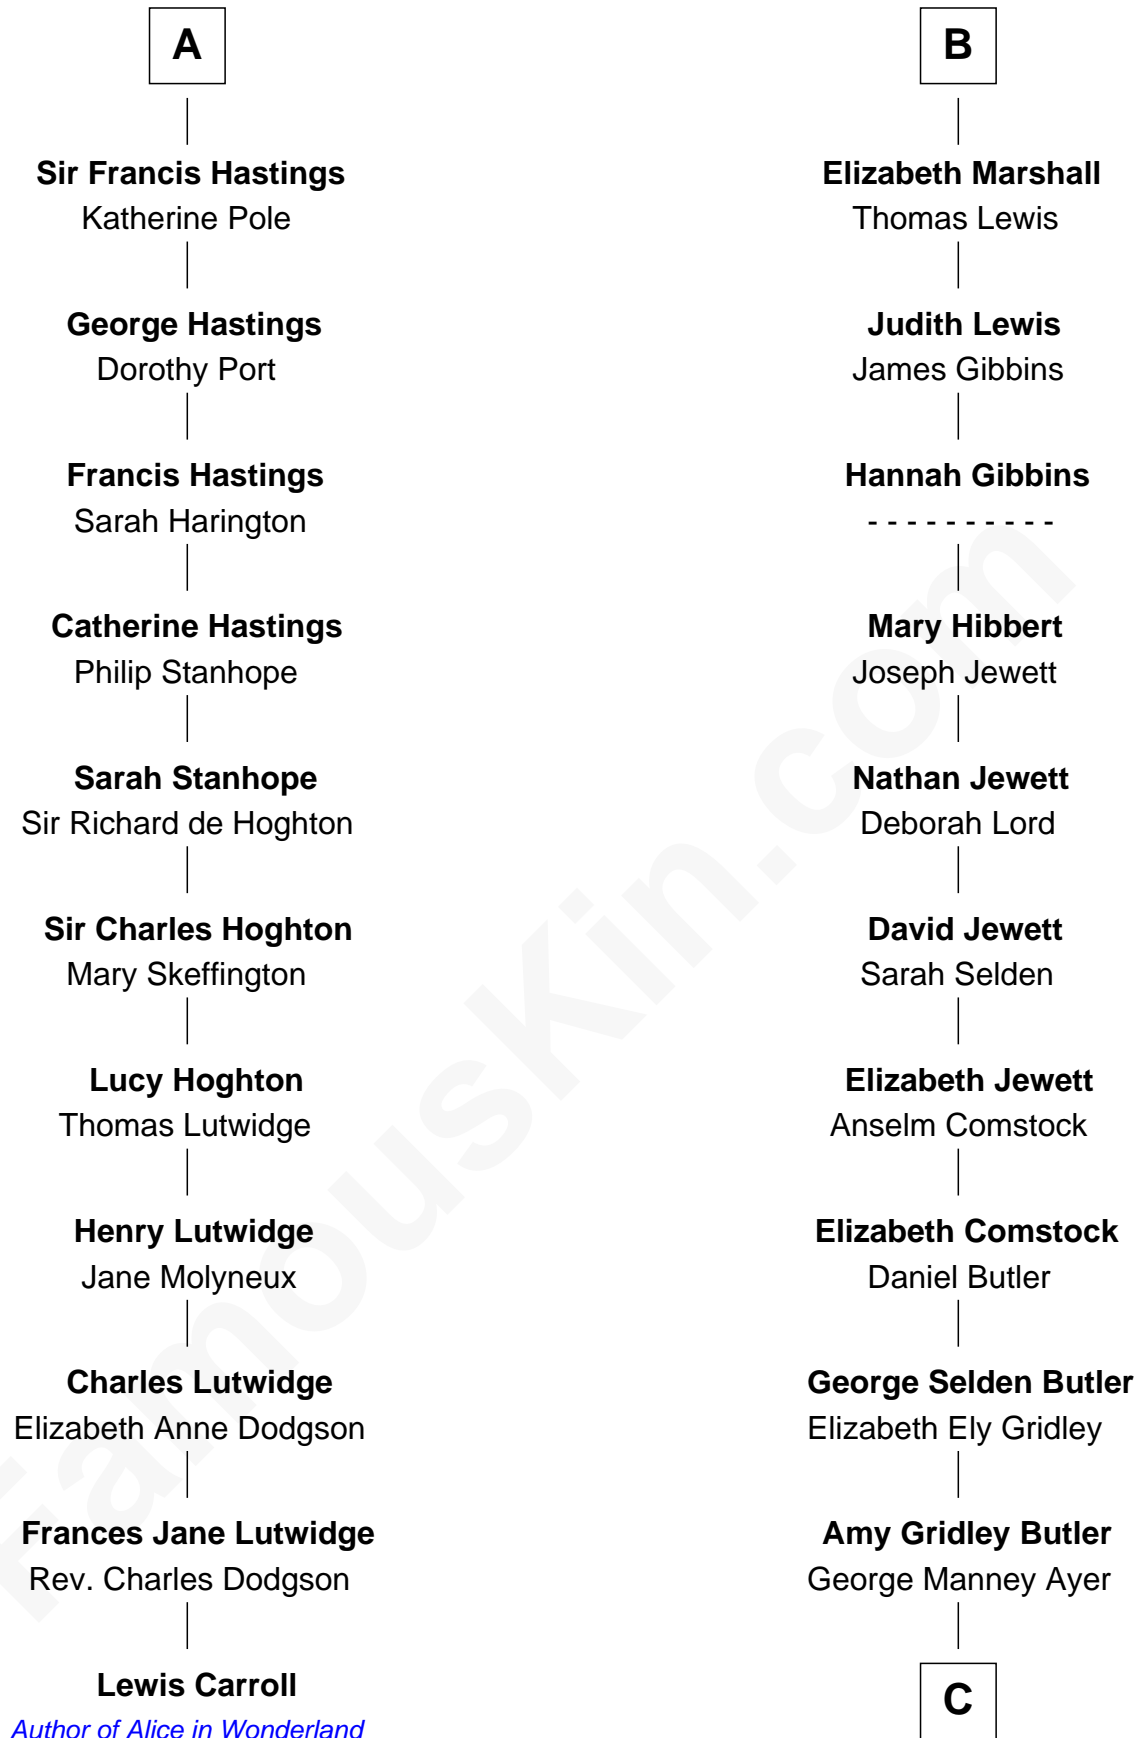

## Relationship Chart of

### Lewis Carroll

*Author of Alice in Wonderland*

17th cousin 2 times removed of

### Gerald Ford

*38th U.S. President*

**C**

**Adele Augusta Ayer**  
Levi Addison Gardner

**Dorothy Ayer Gardner**  
Leslie Lynch King

**Gerald Ford**  
*38th U.S. President*

FamousKin.com