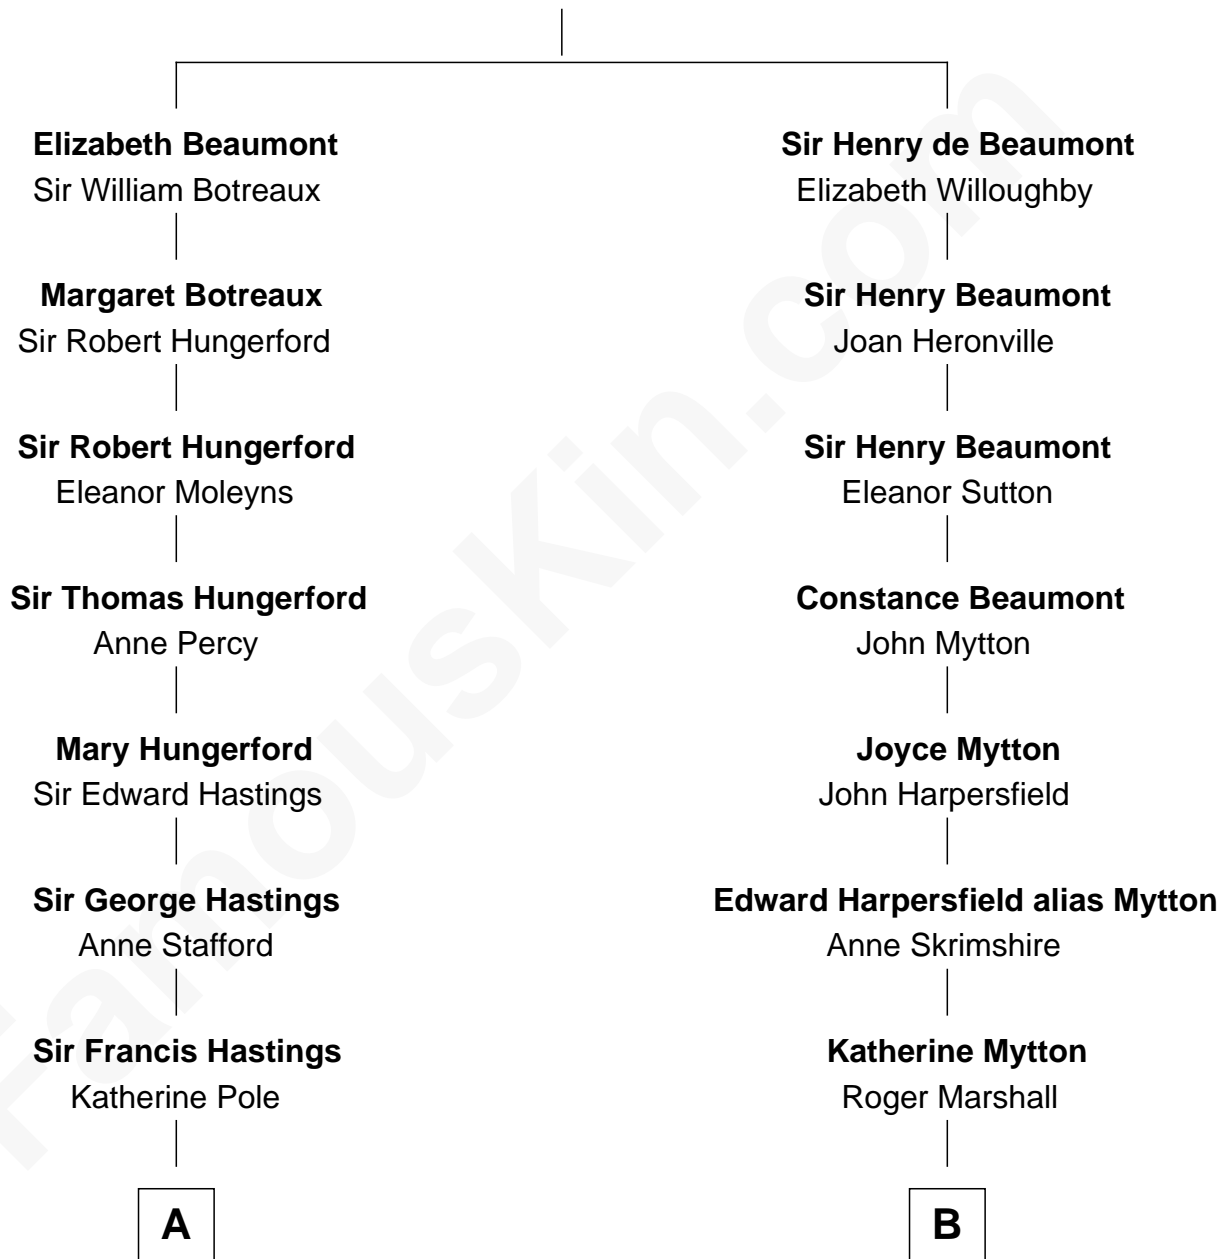

## Relationship Chart of

### Lewis Carroll

*Author of Alice in Wonderland*

16th cousin 3 times removed of

### Gerald Ford

*38th U.S. President*

**Sir John de Beaumont**  
Katherine de Everingham

**C**

—  
**Adele Augusta Ayer**  
Levi Addison Gardner

—  
**Dorothy Ayer Gardner**  
Leslie Lynch King

—  
**Gerald Ford**  
*38th U.S. President*