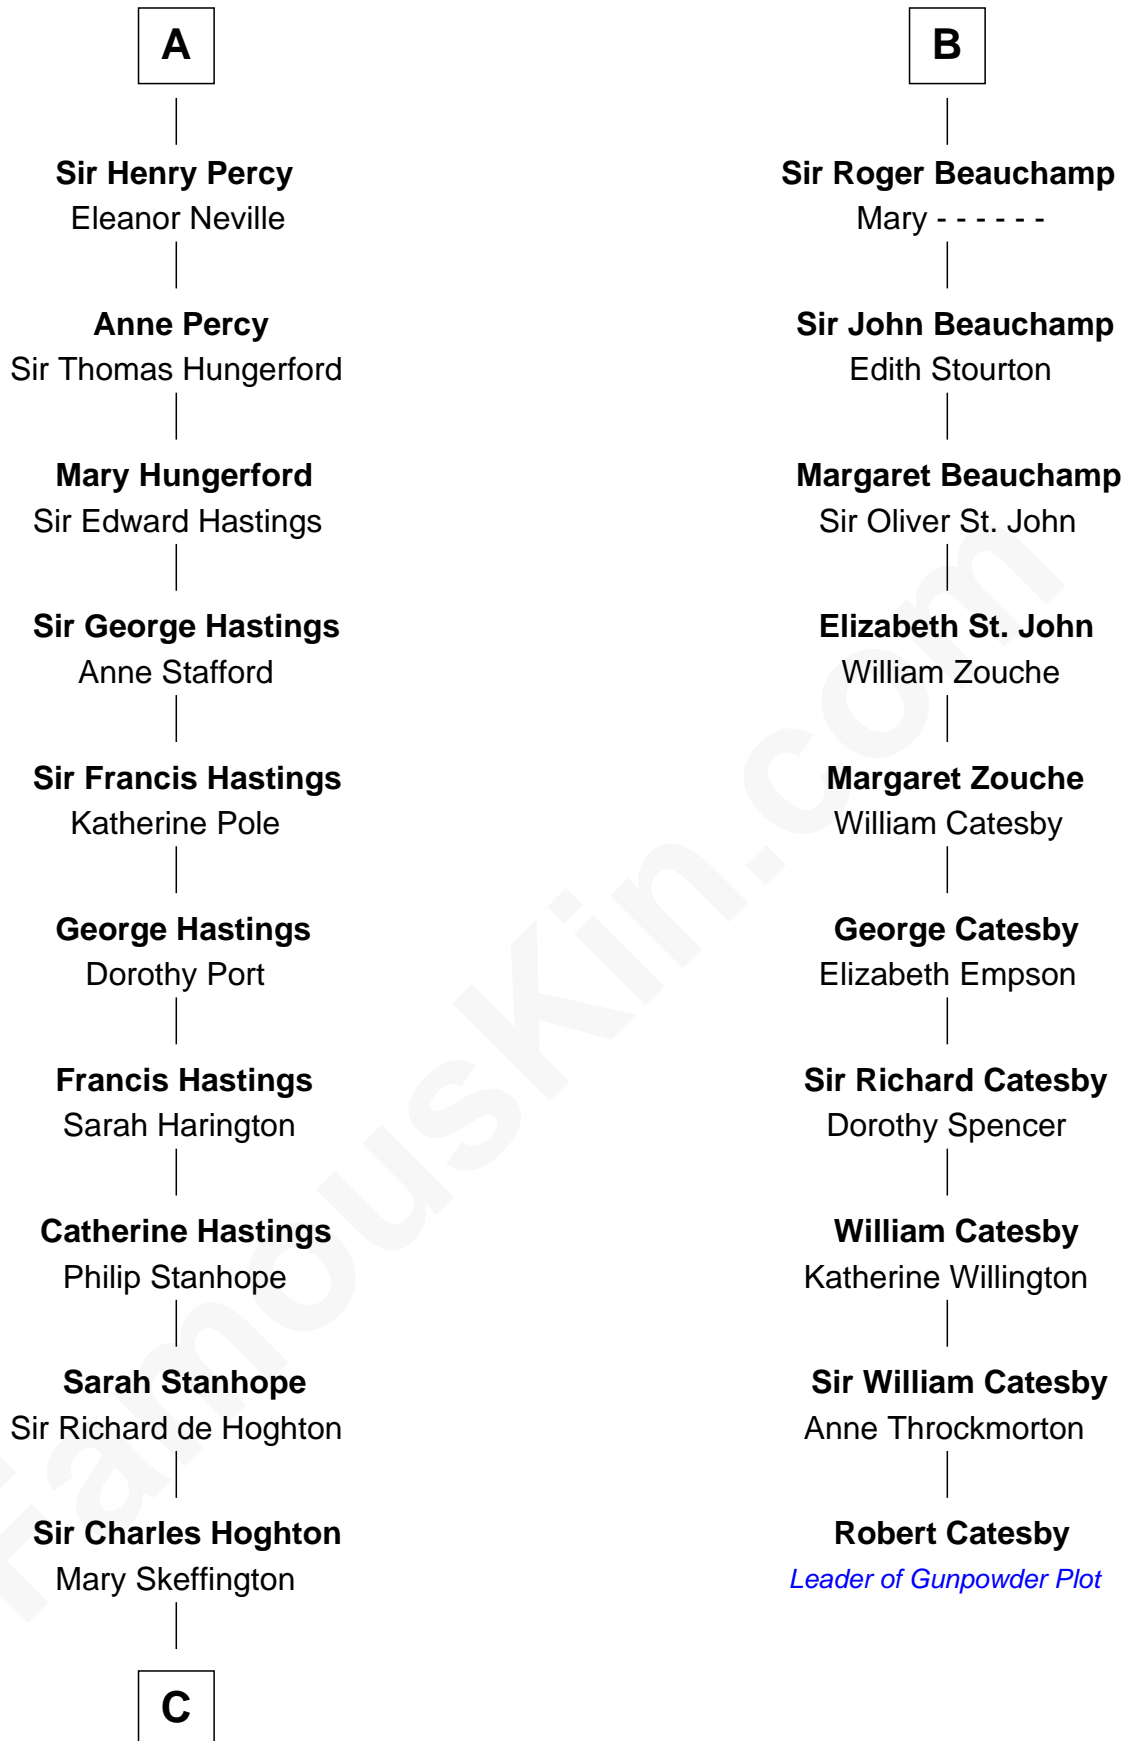

## Relationship Chart of

### Lewis Carroll

*Author of Alice in Wonderland*

16th cousin 5 times removed of

### Robert Catesby

*Leader of Gunpowder Plot*

**C**

—  
**Lucy Hoghton**  
Thomas Lutwidge

—  
**Henry Lutwidge**  
Jane Molyneux

—  
**Charles Lutwidge**  
Elizabeth Anne Dodgson

—  
**Frances Jane Lutwidge**  
Rev. Charles Dodgson