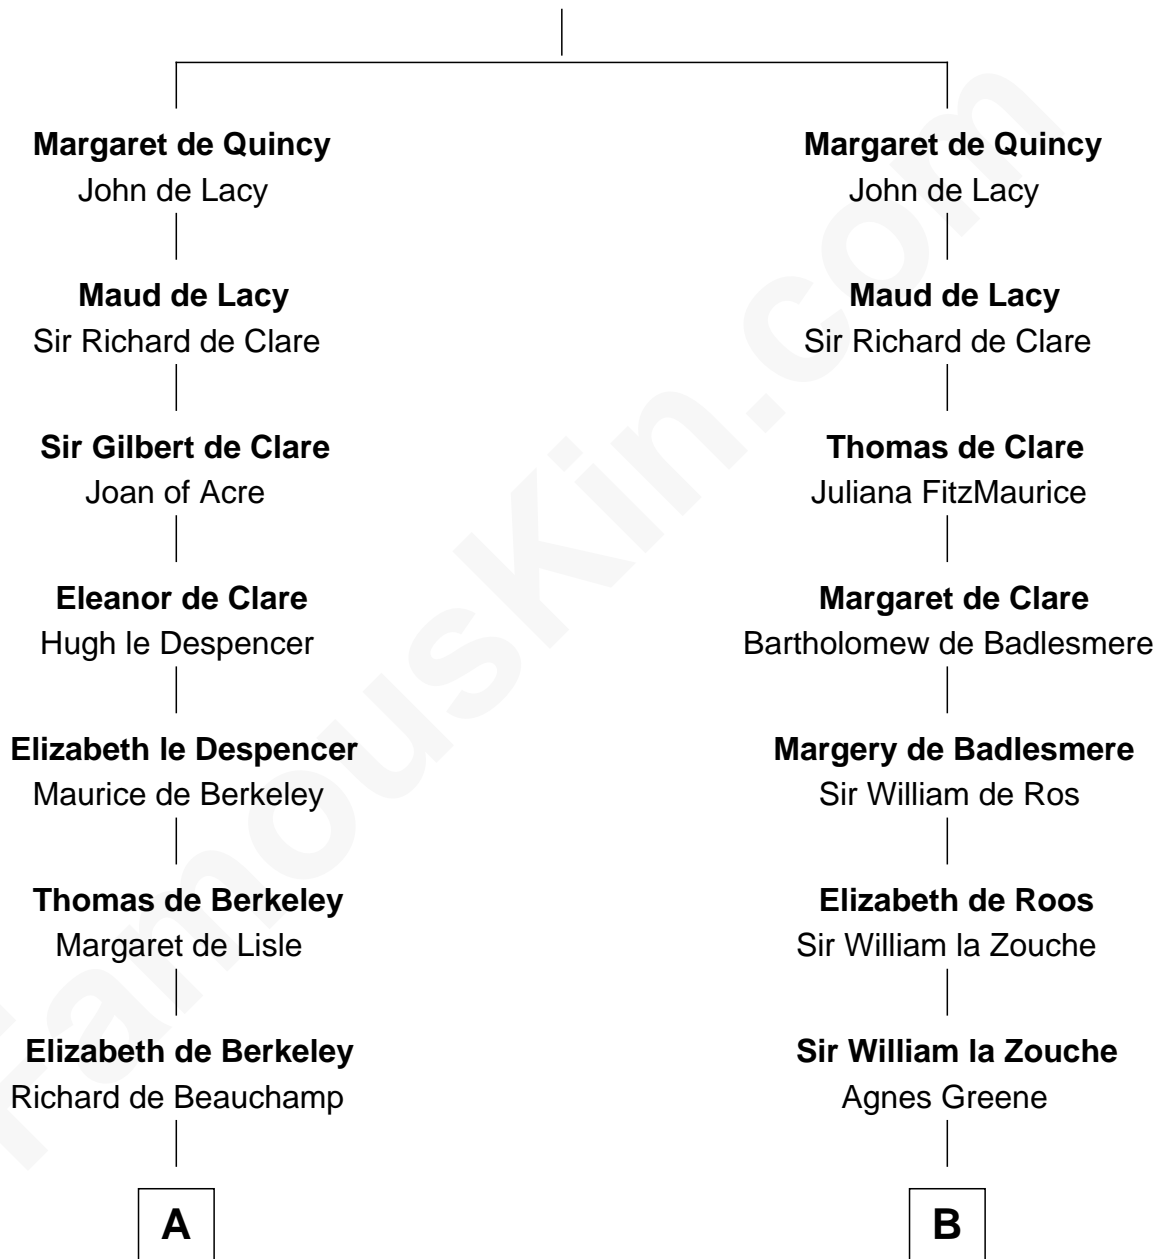

## Relationship Chart of

### Lewis Carroll

*Author of Alice in Wonderland*

14th cousin 7 times removed of

### Robert Catesby

*Leader of Gunpowder Plot*

**Sir Robert II de Quincy**

Hawise of Chester

**C**

—  
**Lucy Houghton**  
Thomas Lutwidge

—  
**Henry Lutwidge**  
Jane Molyneux

—  
**Charles Lutwidge**  
Elizabeth Anne Dodgson