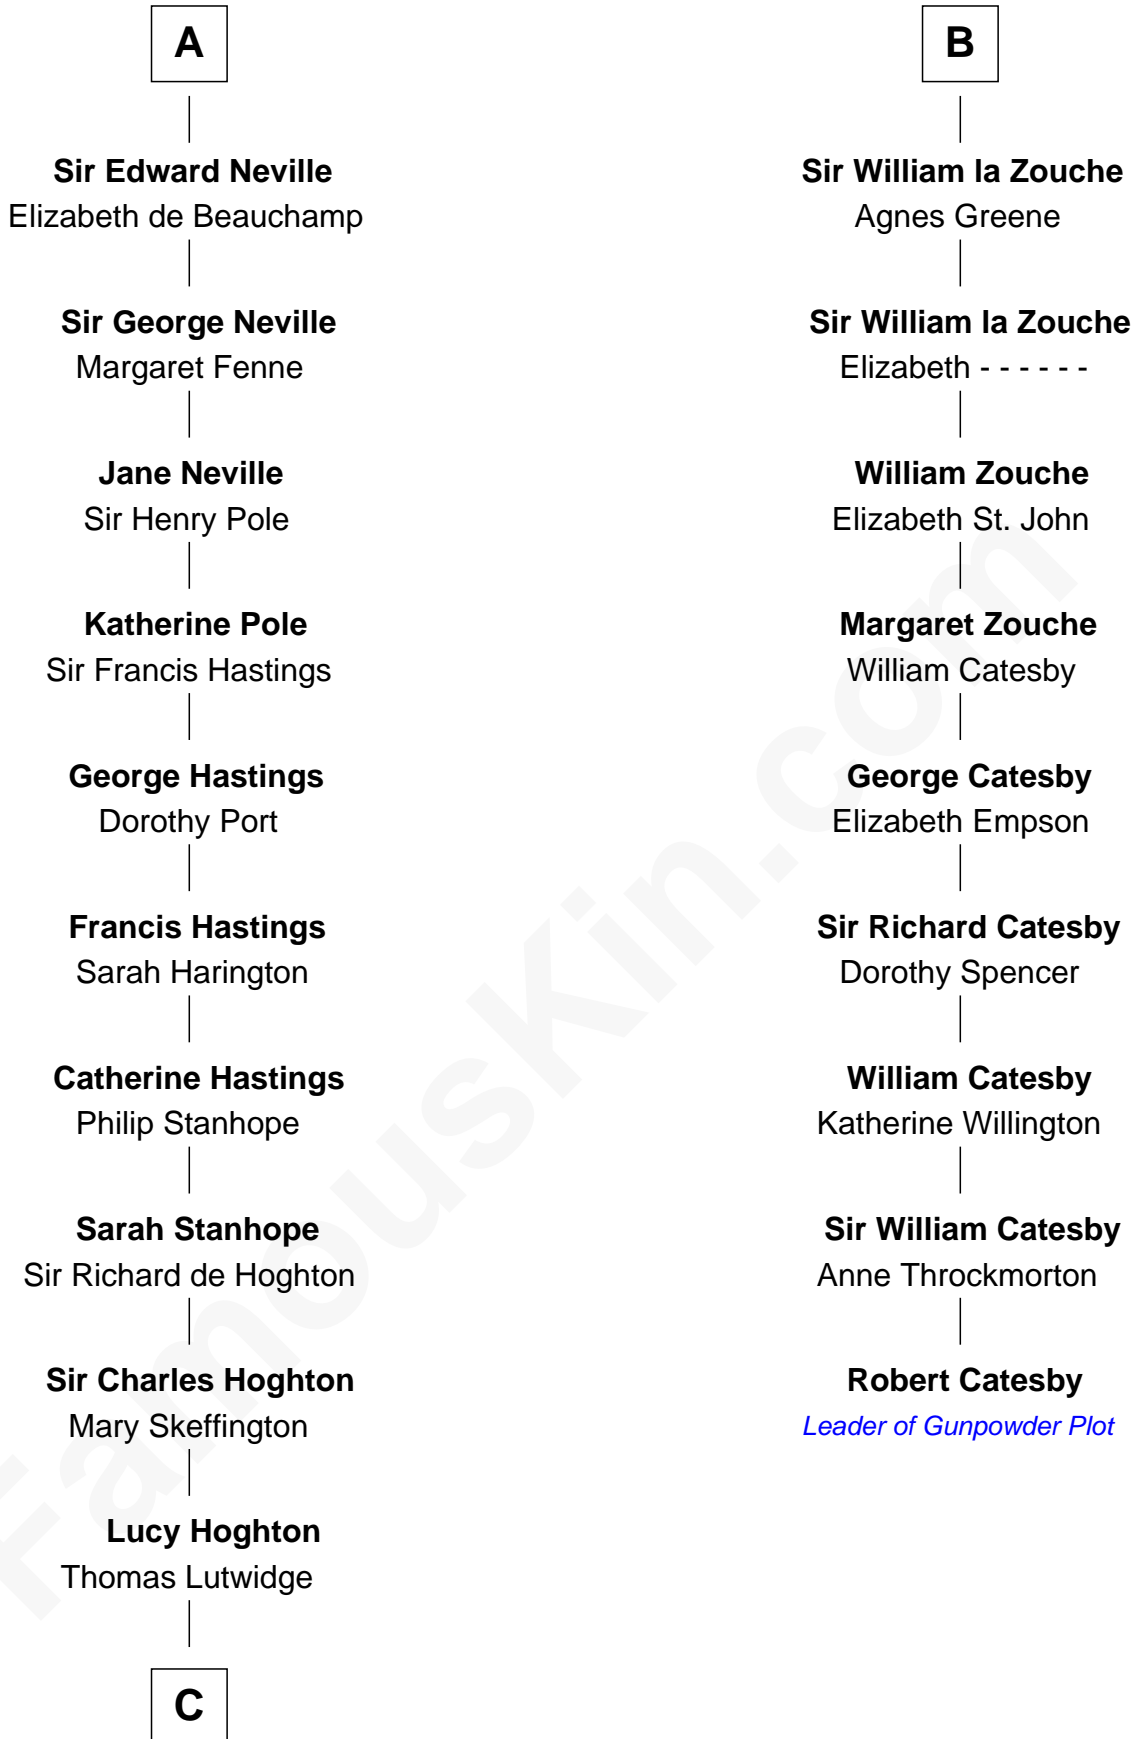

FamousKin.com Relationship Chart of **Lewis Carroll**

Author of Alice in Wonderland

15th cousin 5 times removed of

Robert Catesby

Leader of Gunpowder Plot

C

Henry Lutwidge

Jane Molyneux

Charles Lutwidge

Elizabeth Anne Dodgson

Frances Jane Lutwidge

Rev. Charles Dodgson

Lewis Carroll

Author of Alice in Wonderland

FamousKin.com