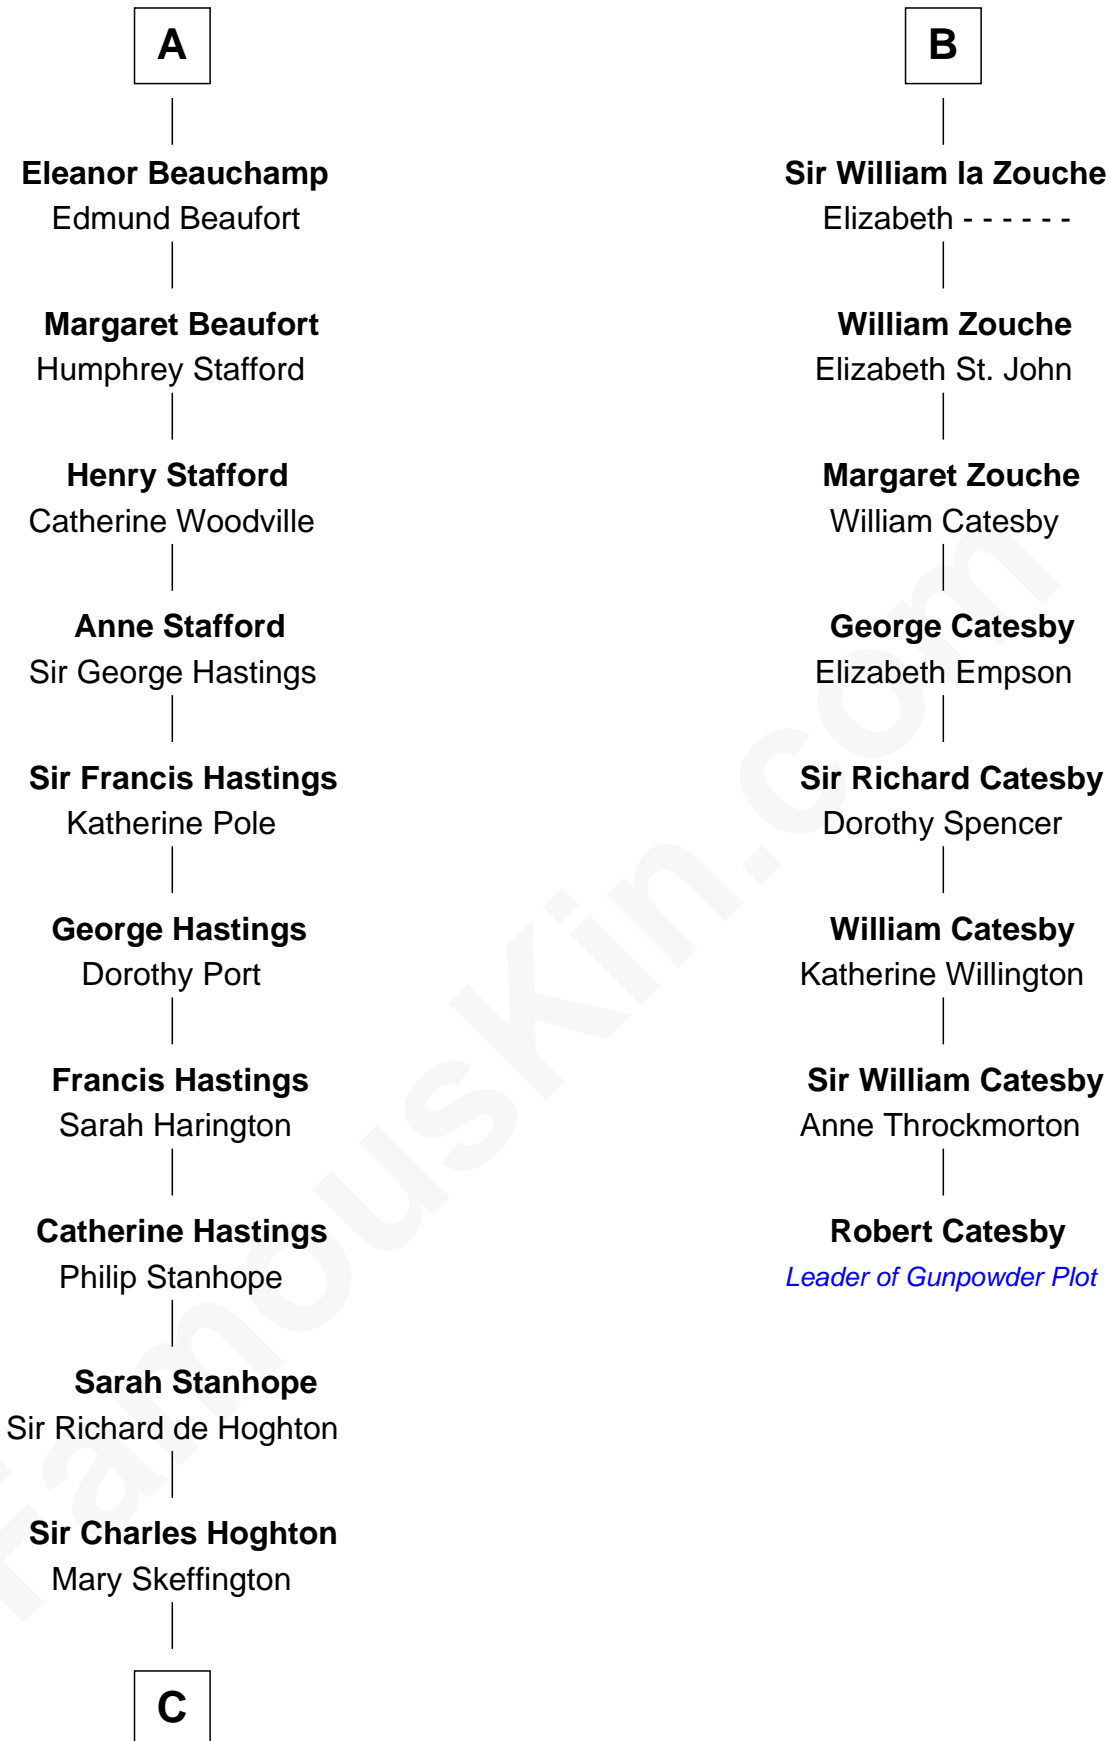

FamousKin.com

Relationship Chart of

Lewis Carroll

Author of Alice in Wonderland

14th cousin 7 times removed of

Robert Catesby

Leader of Gunpowder Plot

Roger de Lacy
Maud de Clere

C

—
Lucy Houghton
Thomas Lutwidge

—
Henry Lutwidge
Jane Molyneux

—
Charles Lutwidge
Elizabeth Anne Dodgson

—
Frances Jane Lutwidge
Rev. Charles Dodgson

—
Lewis Carroll
Author of Alice in Wonderland

FamousKin.com