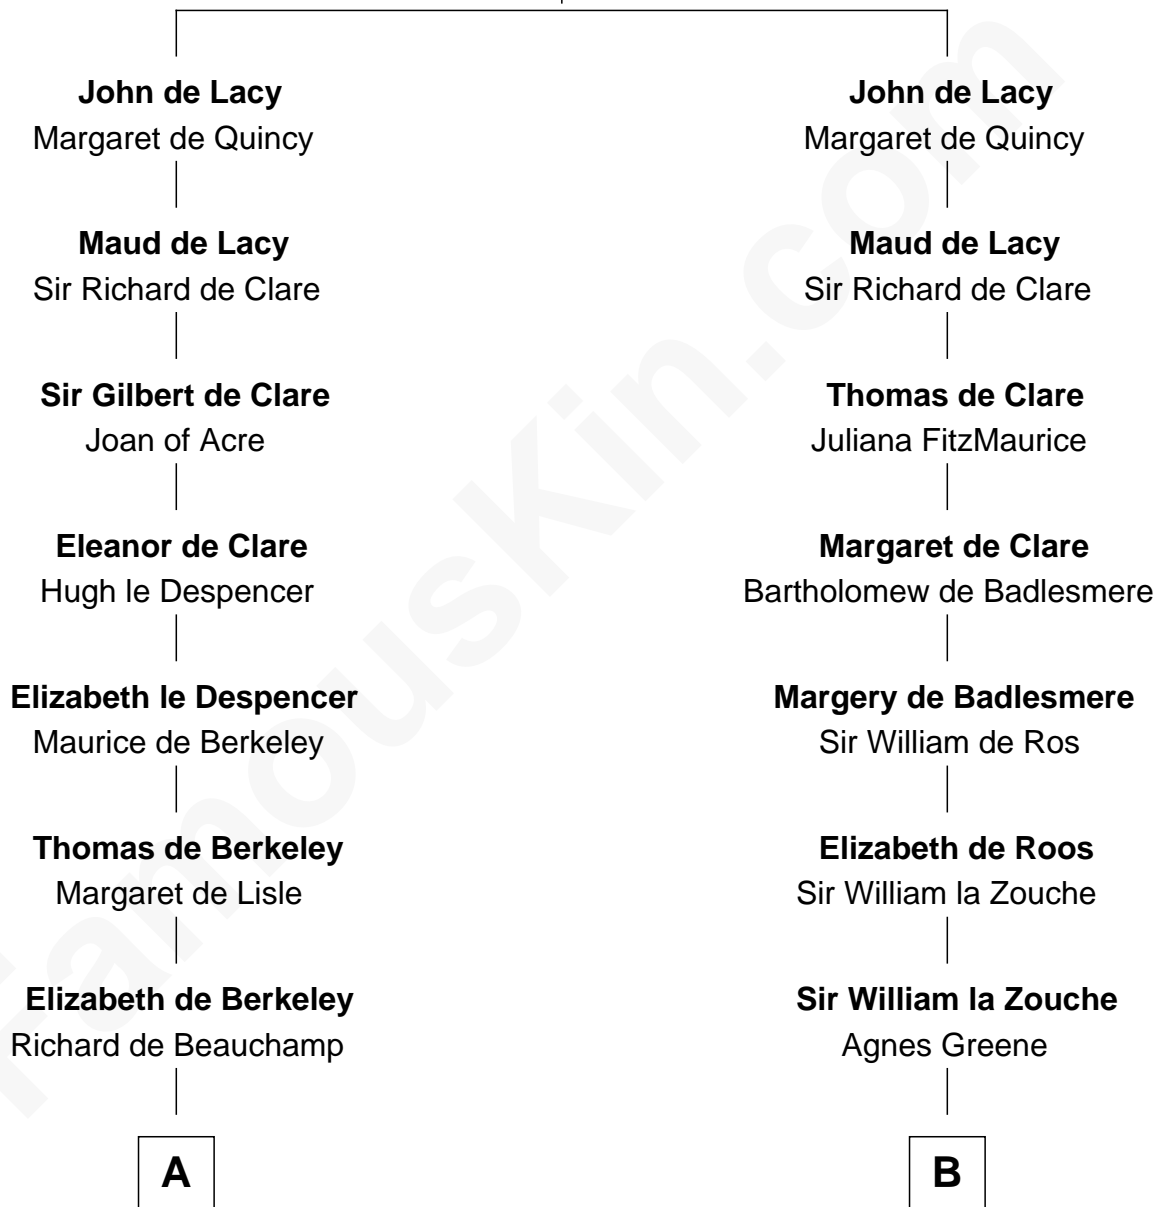

FamousKin.com

Relationship Chart of

Lewis Carroll

Author of Alice in Wonderland

14th cousin 7 times removed of

Robert Catesby

Leader of Gunpowder Plot

Roger de Lacy
Maud de Clere

C

—
Lucy Houghton
Thomas Lutwidge

—
Henry Lutwidge
Jane Molyneux

—
Charles Lutwidge
Elizabeth Anne Dodgson

—
Frances Jane Lutwidge
Rev. Charles Dodgson

—
Lewis Carroll
Author of Alice in Wonderland

FamousKin.com