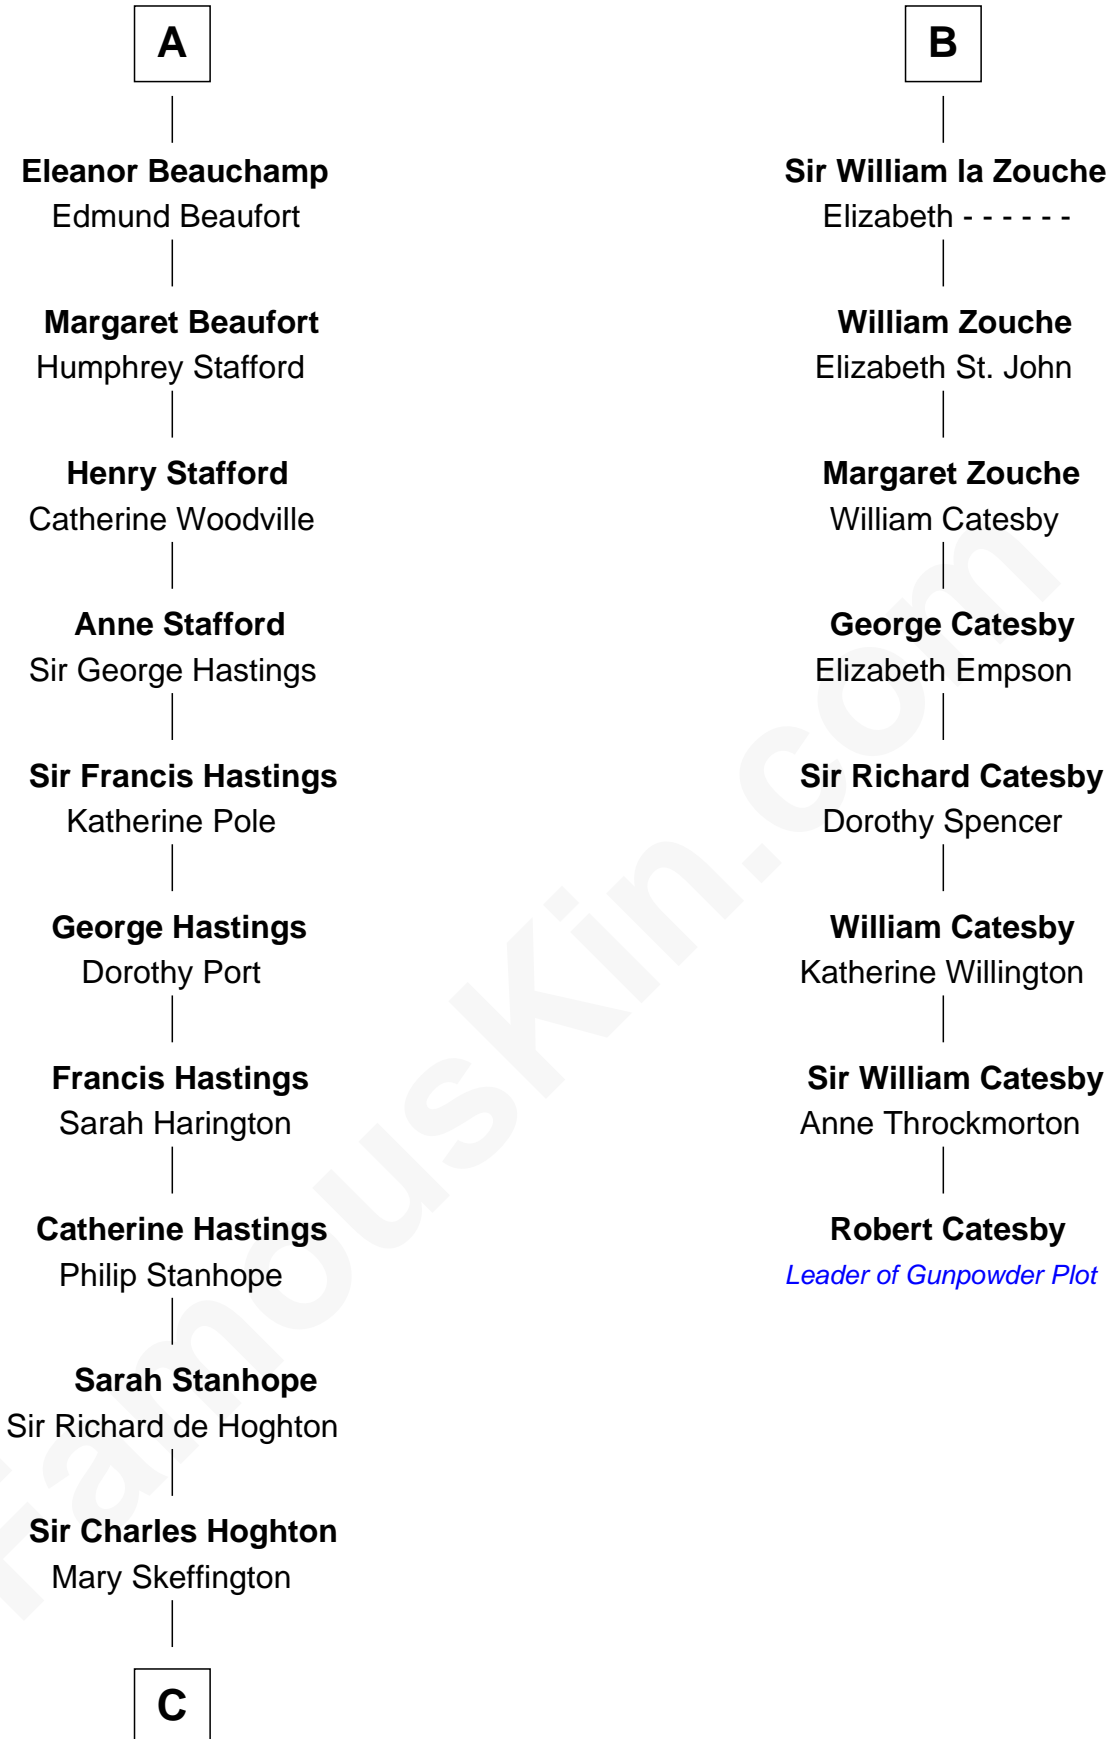

FamousKin.com

Relationship Chart of

Lewis Carroll

Author of Alice in Wonderland

14th cousin 7 times removed of

Robert Catesby

Leader of Gunpowder Plot

Richard de Clare
Amice of Gloucester

C

—
Lucy Hoghton
Thomas Lutwidge

—
Henry Lutwidge
Jane Molyneux

—
Charles Lutwidge
Elizabeth Anne Dodgson

—
Frances Jane Lutwidge
Rev. Charles Dodgson

—
Lewis Carroll
Author of Alice in Wonderland