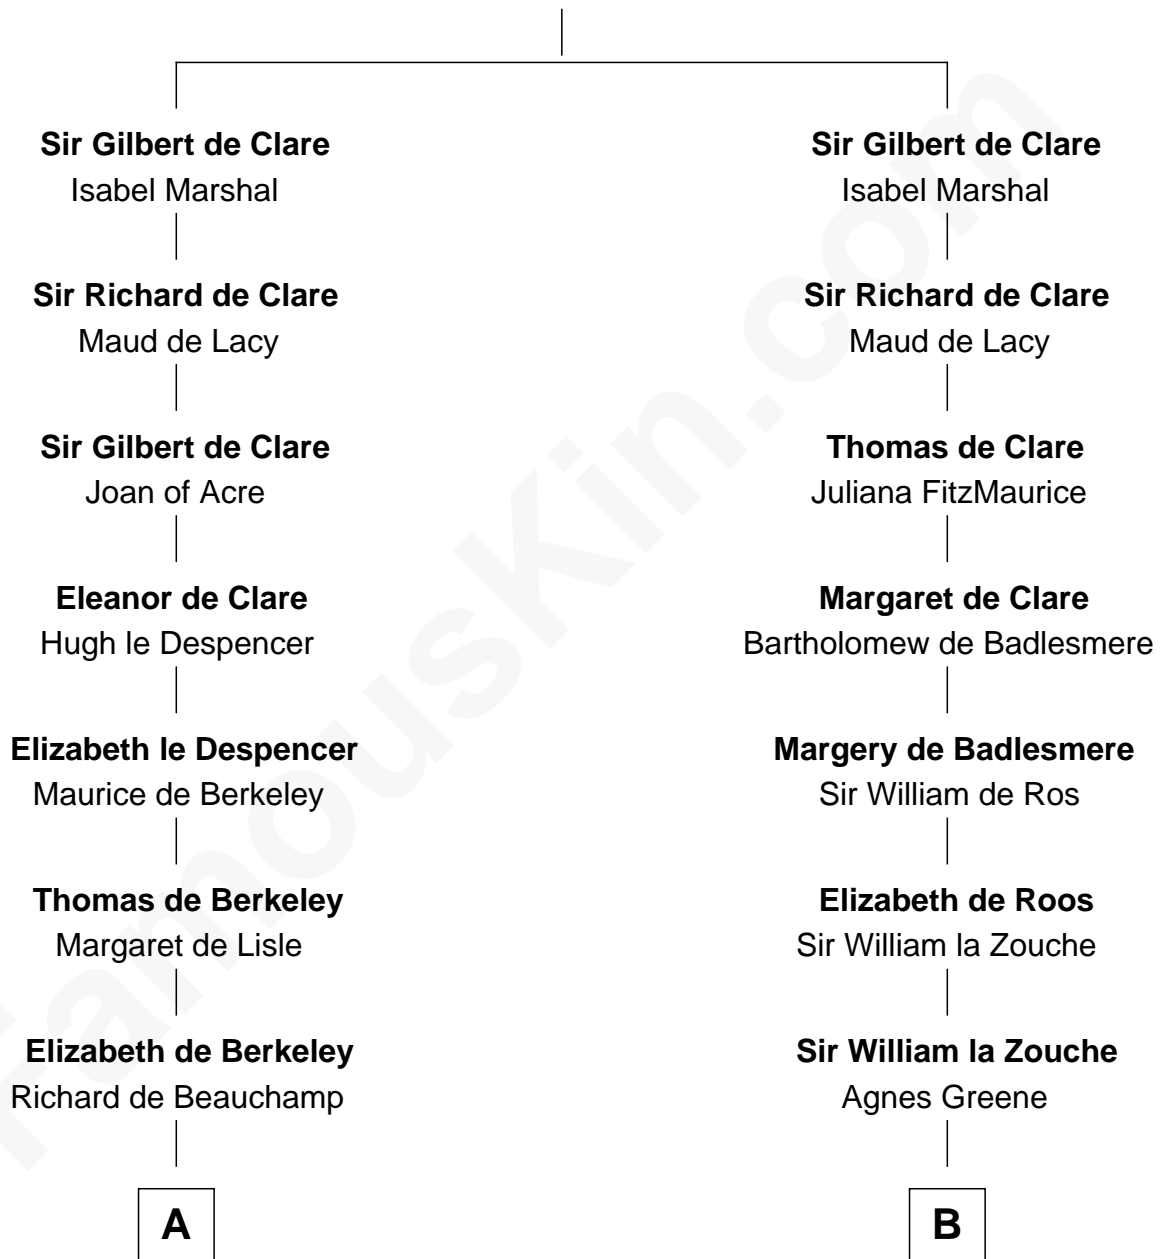

FamousKin.com

Relationship Chart of

Lewis Carroll

Author of Alice in Wonderland

14th cousin 7 times removed of

Robert Catesby

Leader of Gunpowder Plot

Richard de Clare
Amice of Gloucester

C

—
Lucy Hoghton
Thomas Lutwidge

—
Henry Lutwidge
Jane Molyneux

—
Charles Lutwidge
Elizabeth Anne Dodgson

—
Frances Jane Lutwidge
Rev. Charles Dodgson

—
Lewis Carroll
Author of Alice in Wonderland