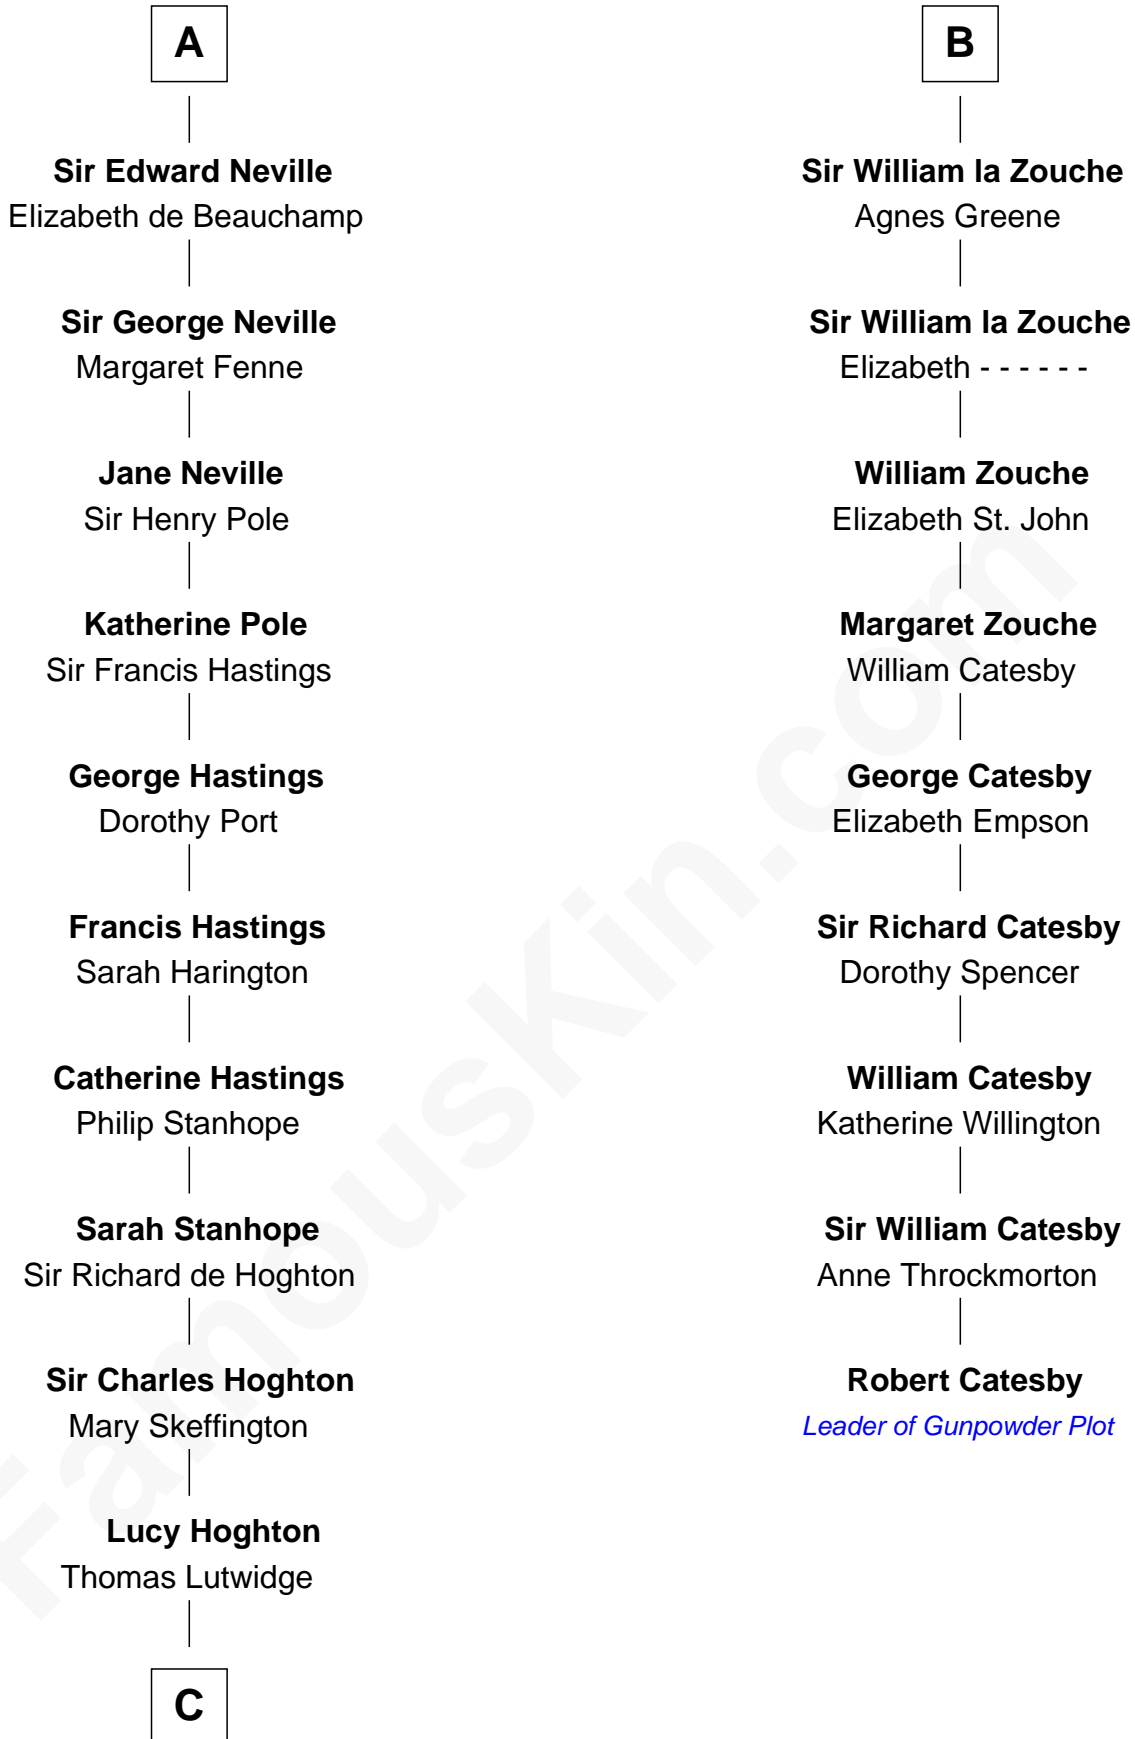

FamousKin.com

Relationship Chart of Lewis Carroll

Author of Alice in Wonderland

15th cousin 5 times removed of

Robert Catesby

Leader of Gunpowder Plot

C

Henry Lutwidge

Jane Molyneux

Charles Lutwidge

Elizabeth Anne Dodgson

Frances Jane Lutwidge

Rev. Charles Dodgson

Lewis Carroll

Author of Alice in Wonderland

FamousKin.com