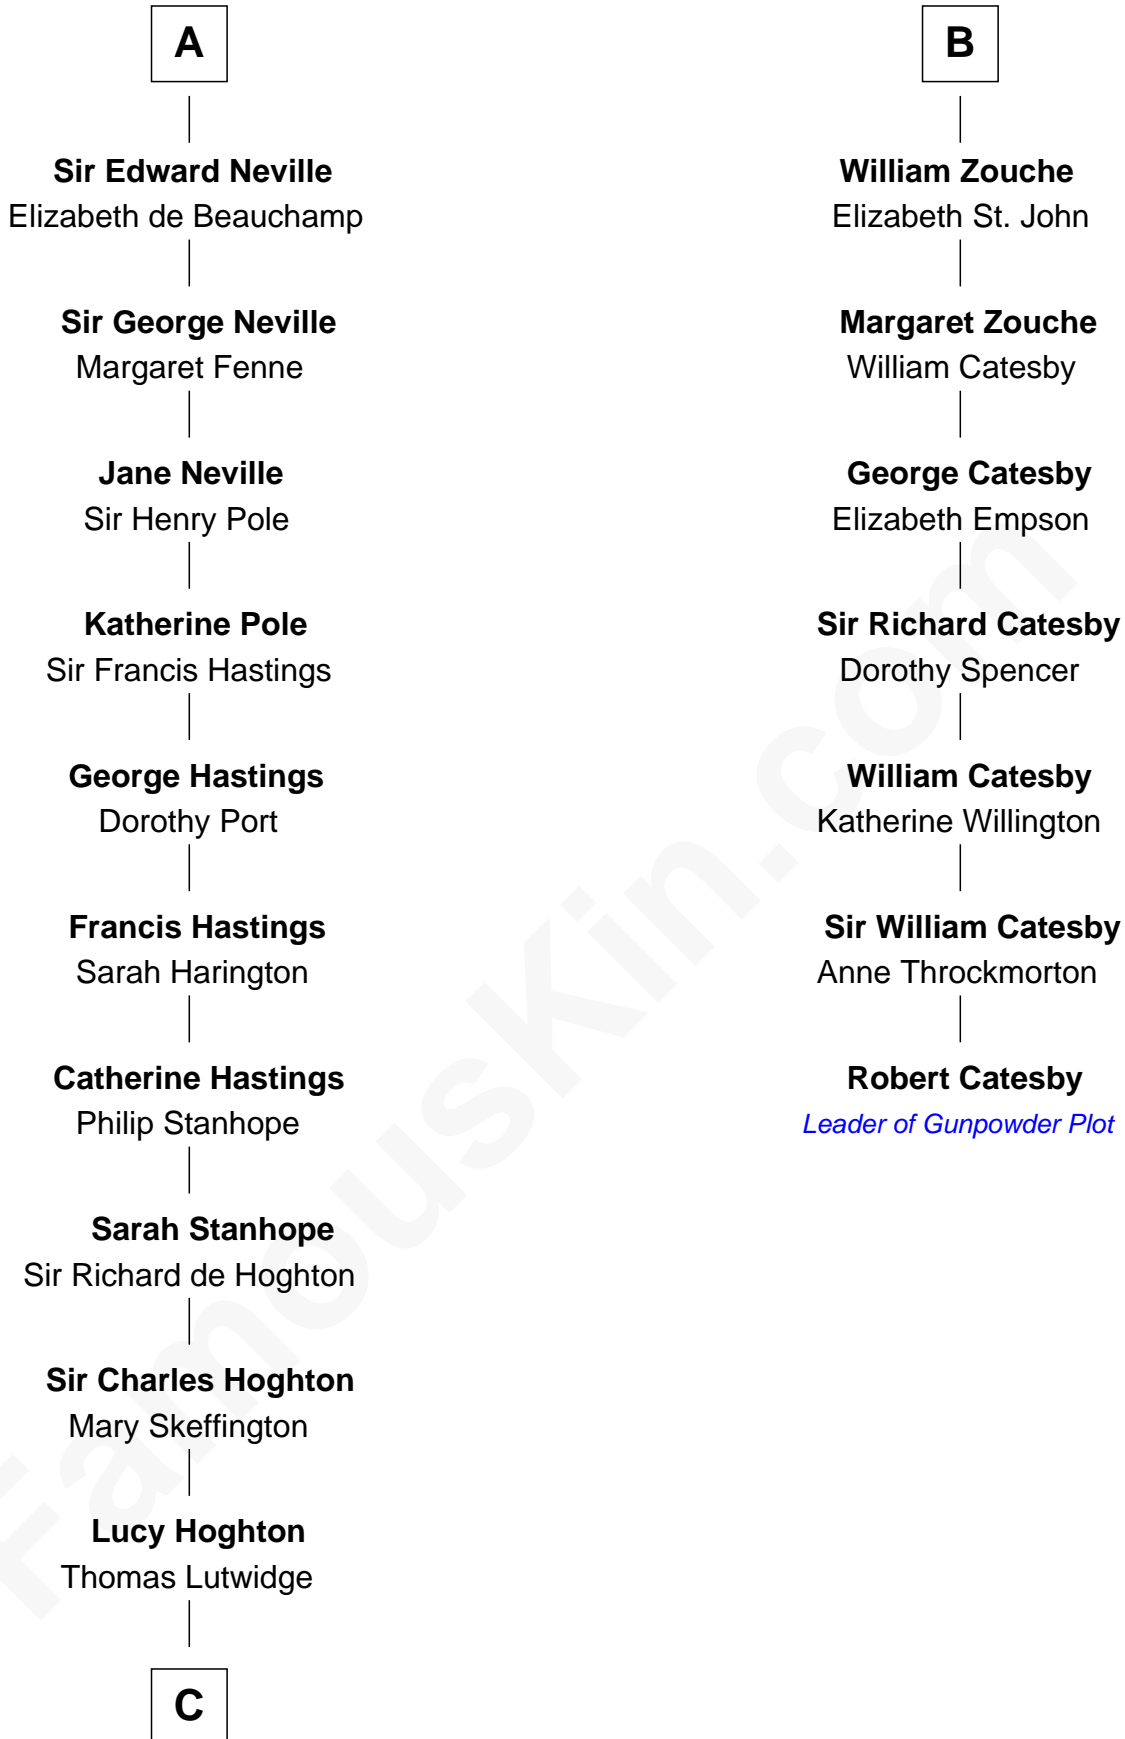

### Lewis Carroll

*Author of Alice in Wonderland*

13th cousin 7 times removed of

### Robert Catesby

*Leader of Gunpowder Plot*

**Reginald de Braiose**

-----

**C**

Henry Lutwidge

Jane Molyneux

Charles Lutwidge