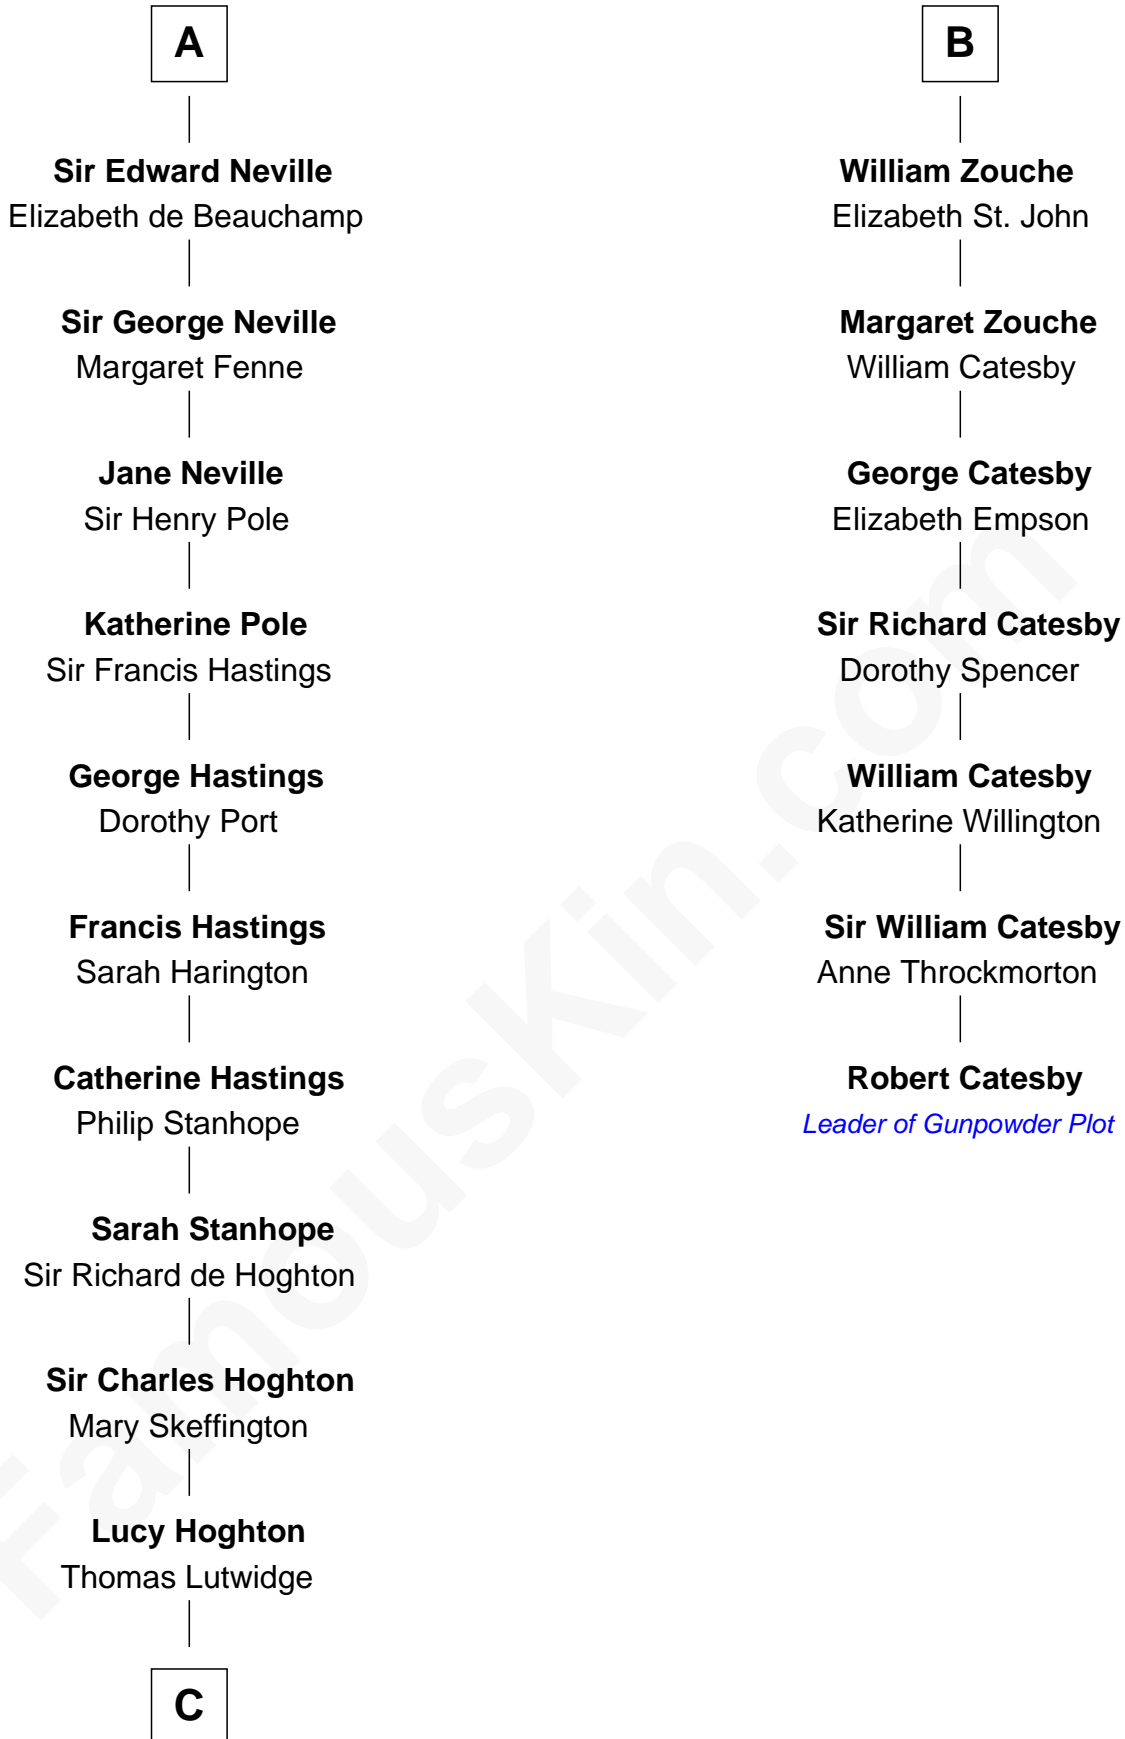

### Lewis Carroll

*Author of Alice in Wonderland*

13th cousin 7 times removed of

### Robert Catesby

*Leader of Gunpowder Plot*

**Sir William Marshal**

Isabel de Clare

**C**

Henry Lutwidge

Jane Molyneux

Charles Lutwidge