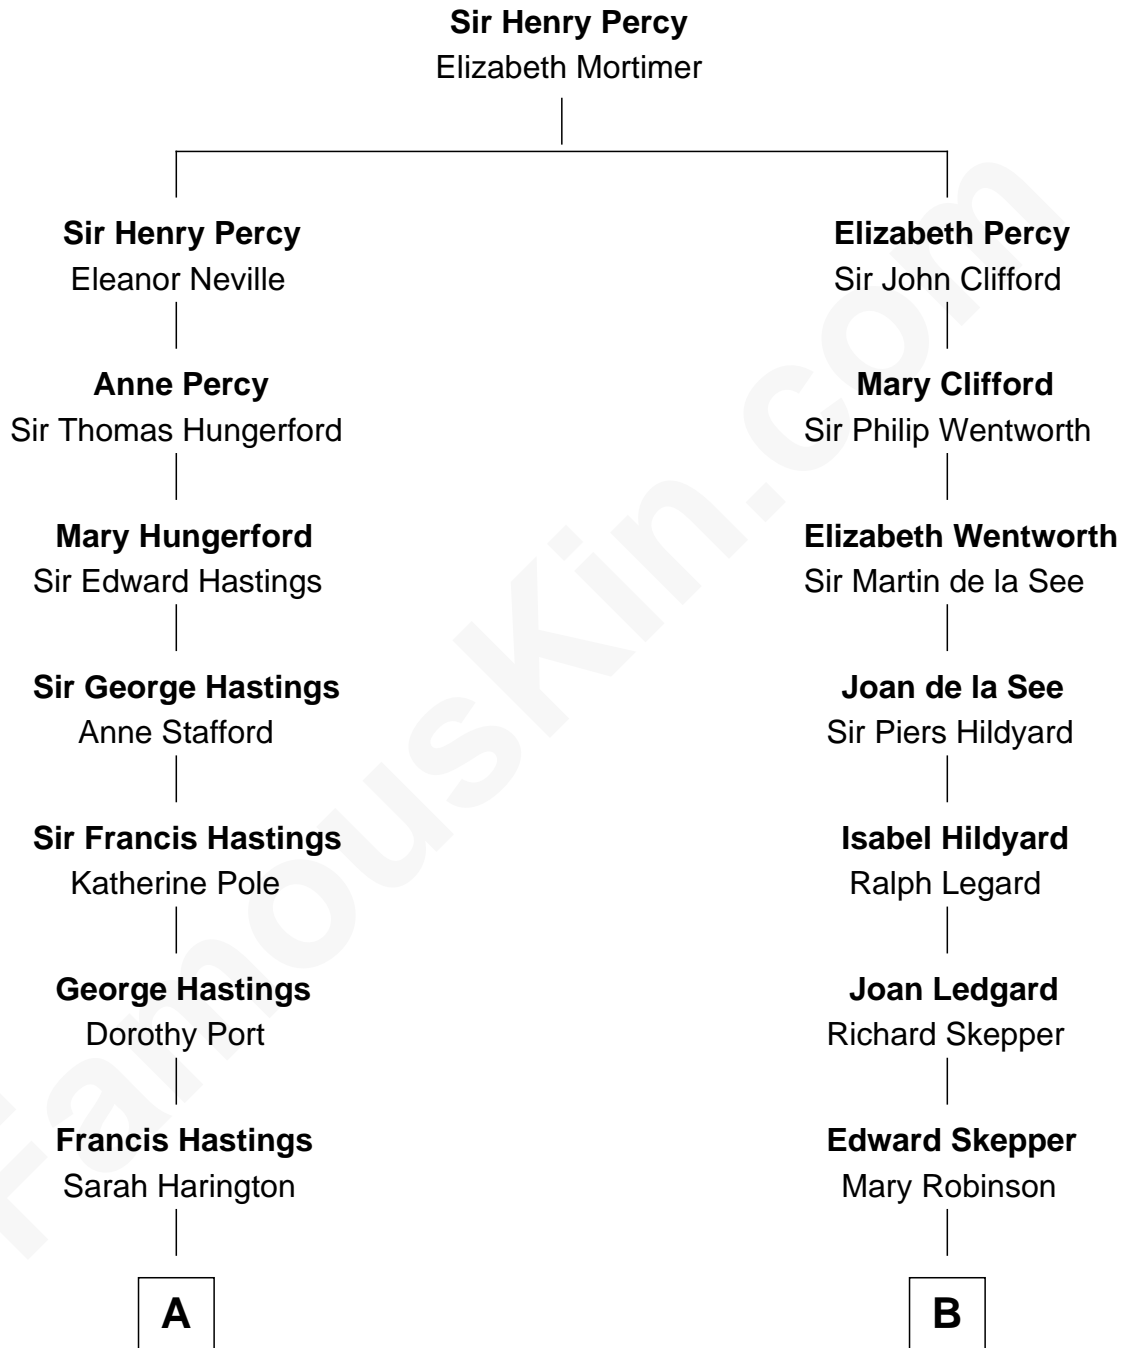

FamousKin.com

Relationship Chart of Lewis Carroll

Author of Alice in Wonderland

14th cousin 5 times removed of

Meghan Markle

Duchess of Sussex, TV Actress

C

Doris Mary Rita Sanders

Gordon Arnold Markle

Thomas Wayne Markle

Doria Loyce Ragland

Meghan Markle

Duchess of Sussex, TV Actress

FamousKin.com