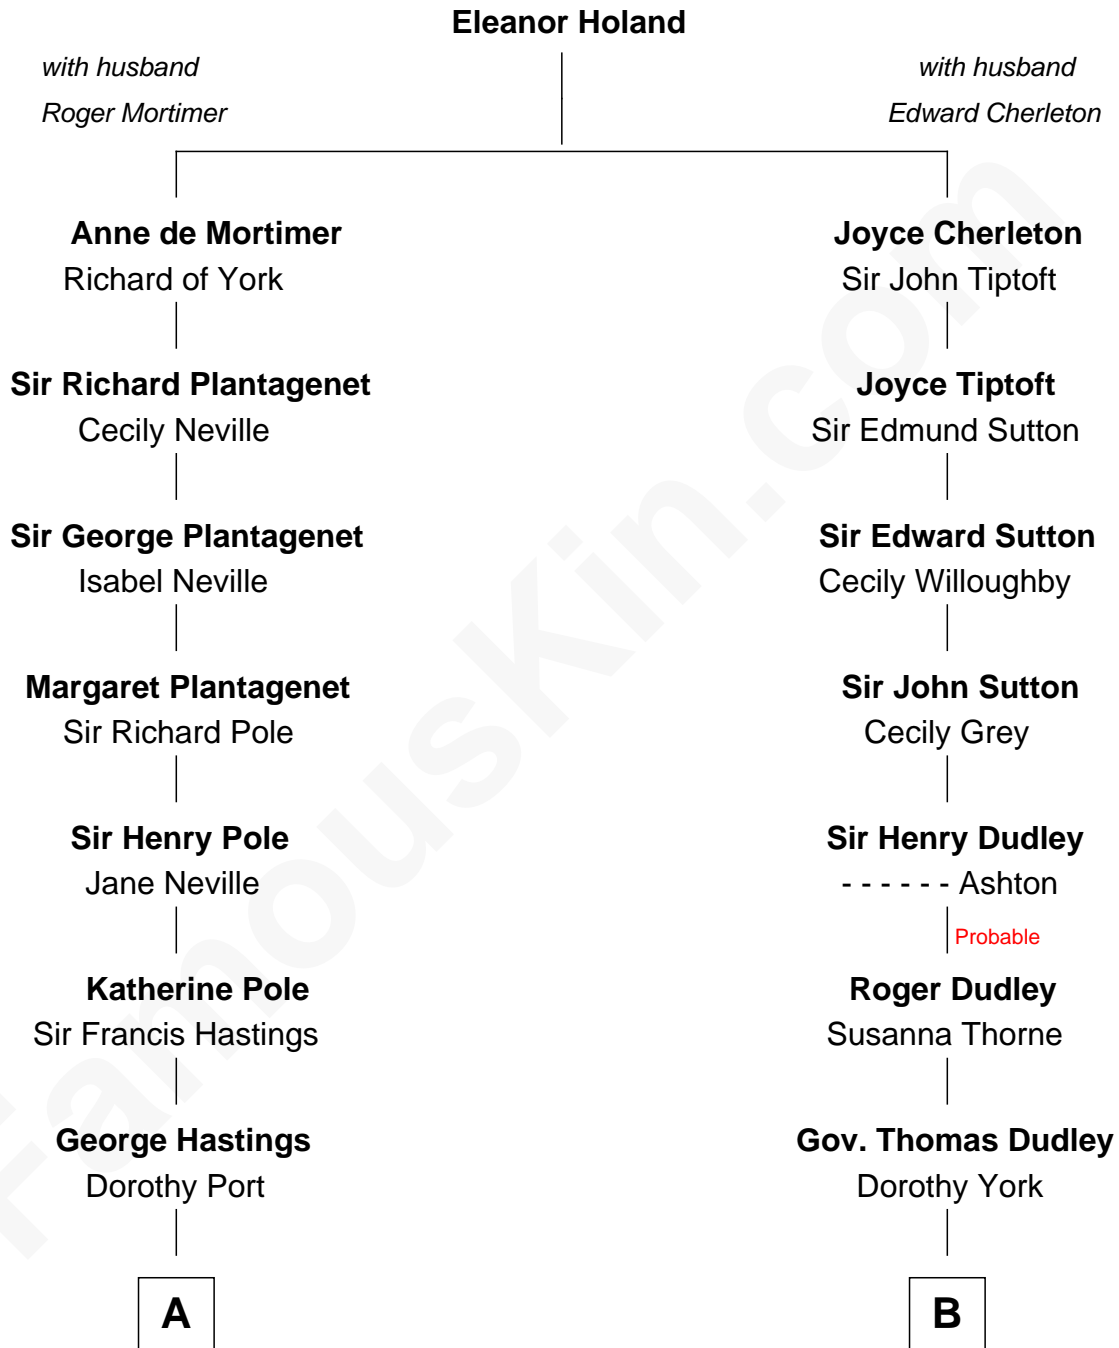

FamousKin.com

Relationship Chart of

Lewis Carroll

Author of Alice in Wonderland

15th cousin 4 times removed of

John Cena

Movie Actor and WWE Pro Wrestler

C