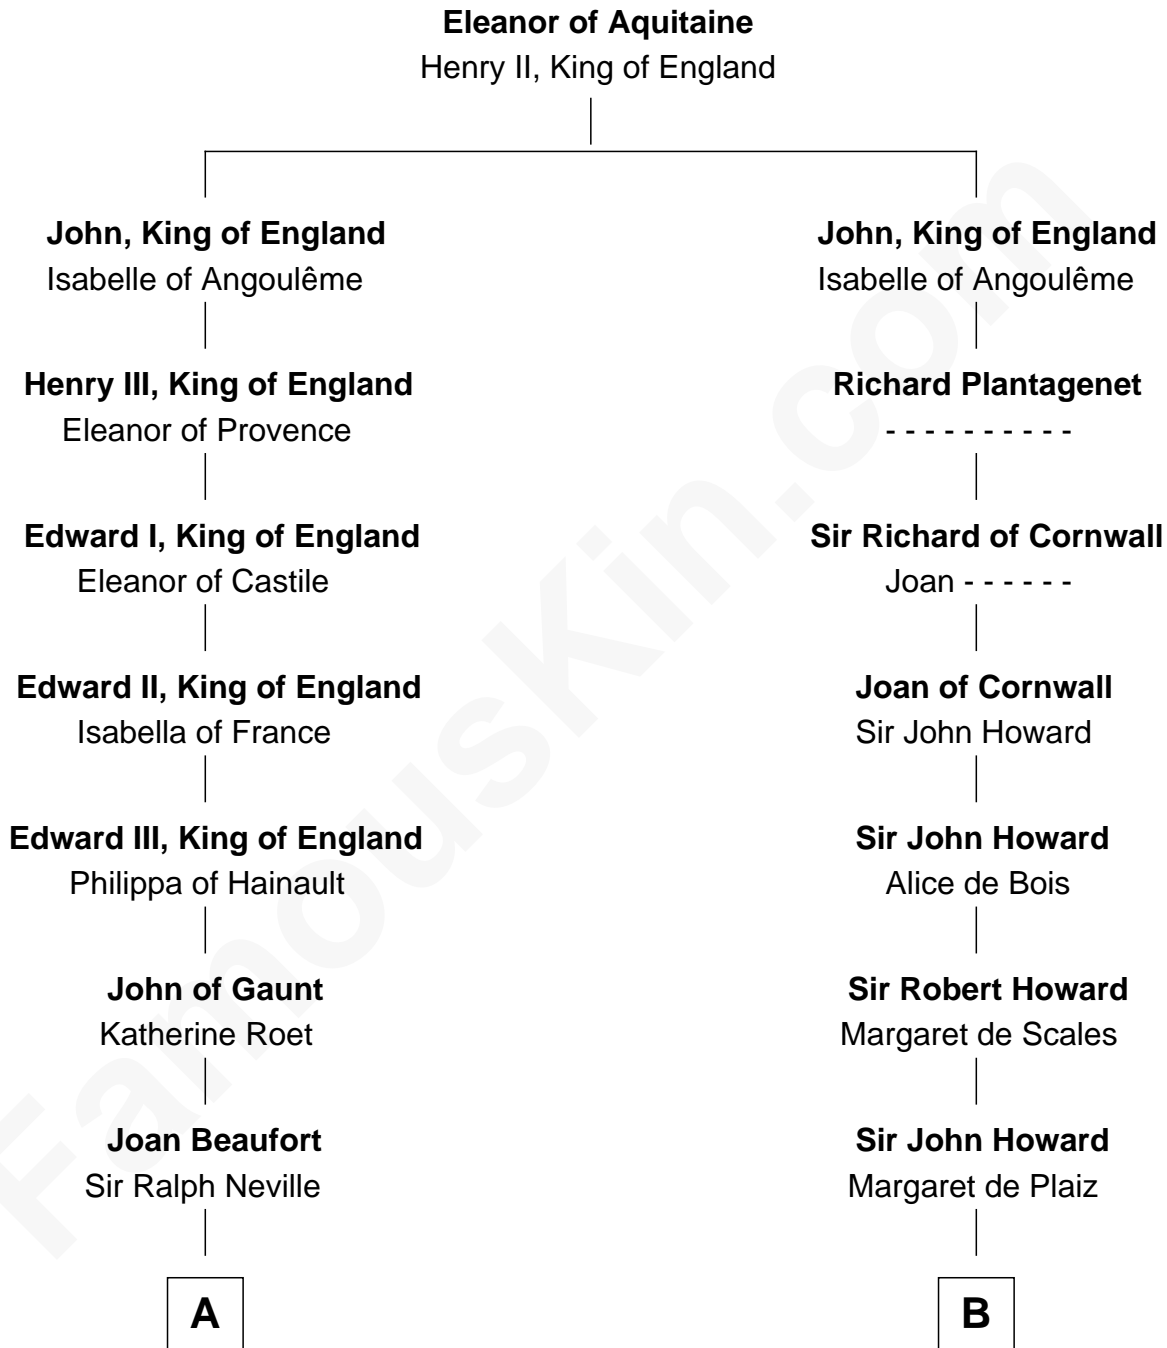

FamousKin.com

Relationship Chart of Lewis Carroll

Author of Alice in Wonderland

19th cousin 1 time removed of

Samuel Howard

Boston Tea Party Participant

C

Henry Lutwidge

Jane Molyneux

Charles Lutwidge

Elizabeth Anne Dodgson

Frances Jane Lutwidge

Rev. Charles Dodgson

Lewis Carroll

Author of Alice in Wonderland

D