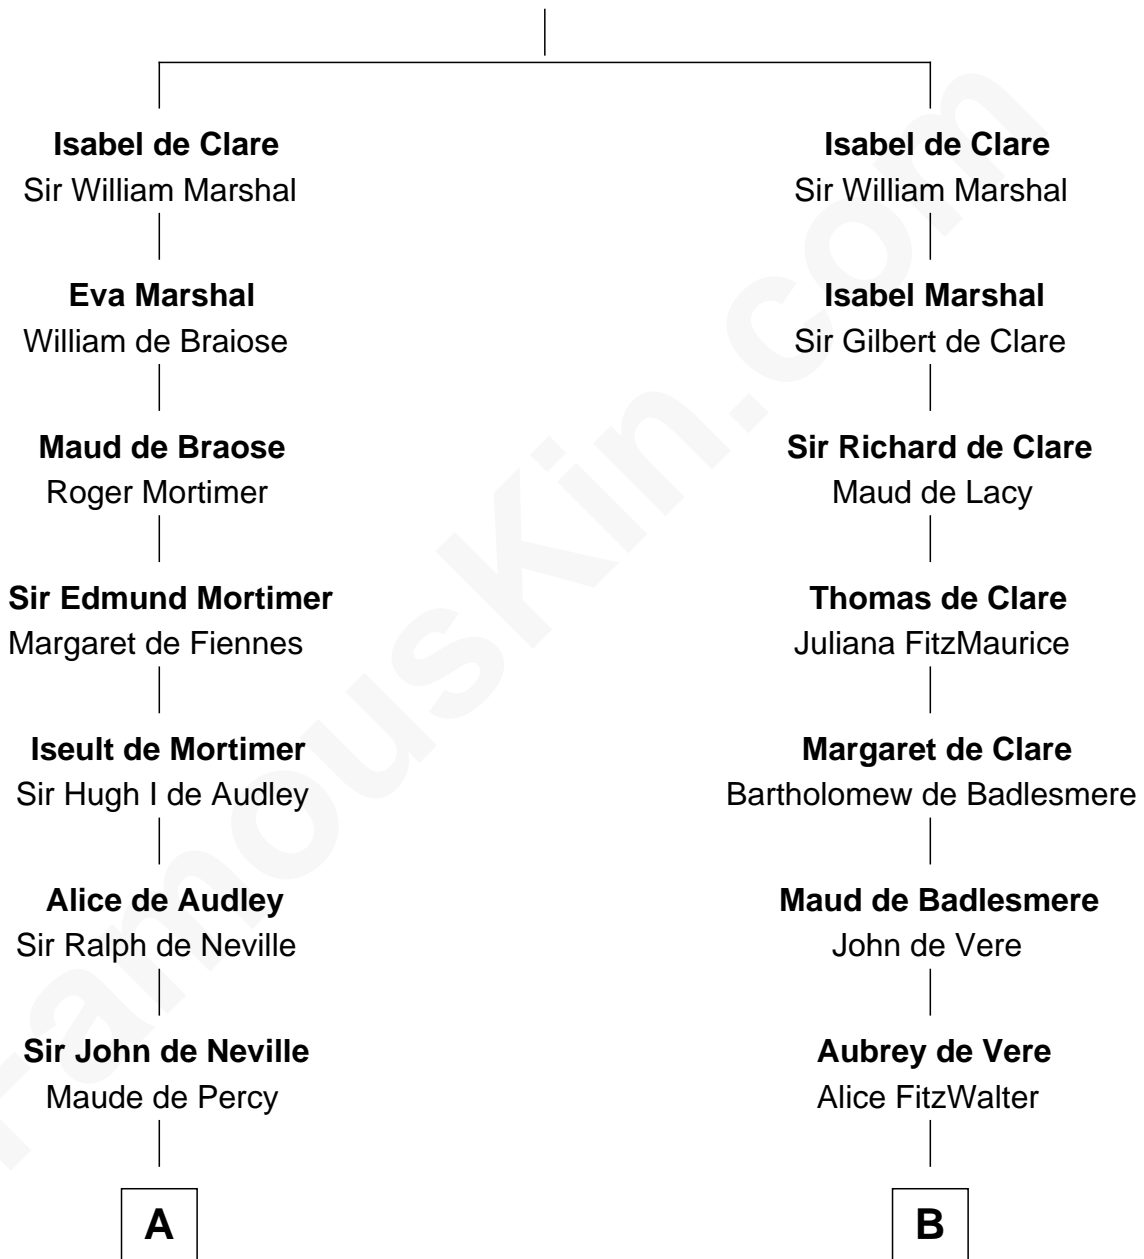

FamousKin.com

Relationship Chart of

Lewis Carroll

Author of Alice in Wonderland

19th cousin 2 times removed of

Samuel Howard

Boston Tea Party Participant

Richard de Clare

Aoife MacMurrough

C

Lucy Hoghton
Thomas Lutwidge

Henry Lutwidge
Jane Molyneux

Charles Lutwidge
Elizabeth Anne Dodgson

Frances Jane Lutwidge
Rev. Charles Dodgson

Lewis Carroll
Author of Alice in Wonderland

D

William Goffe
Abigail Richardson

Martha Goffe
Ebenezer Howard

Samuel Howard
Boston Tea Party Participant