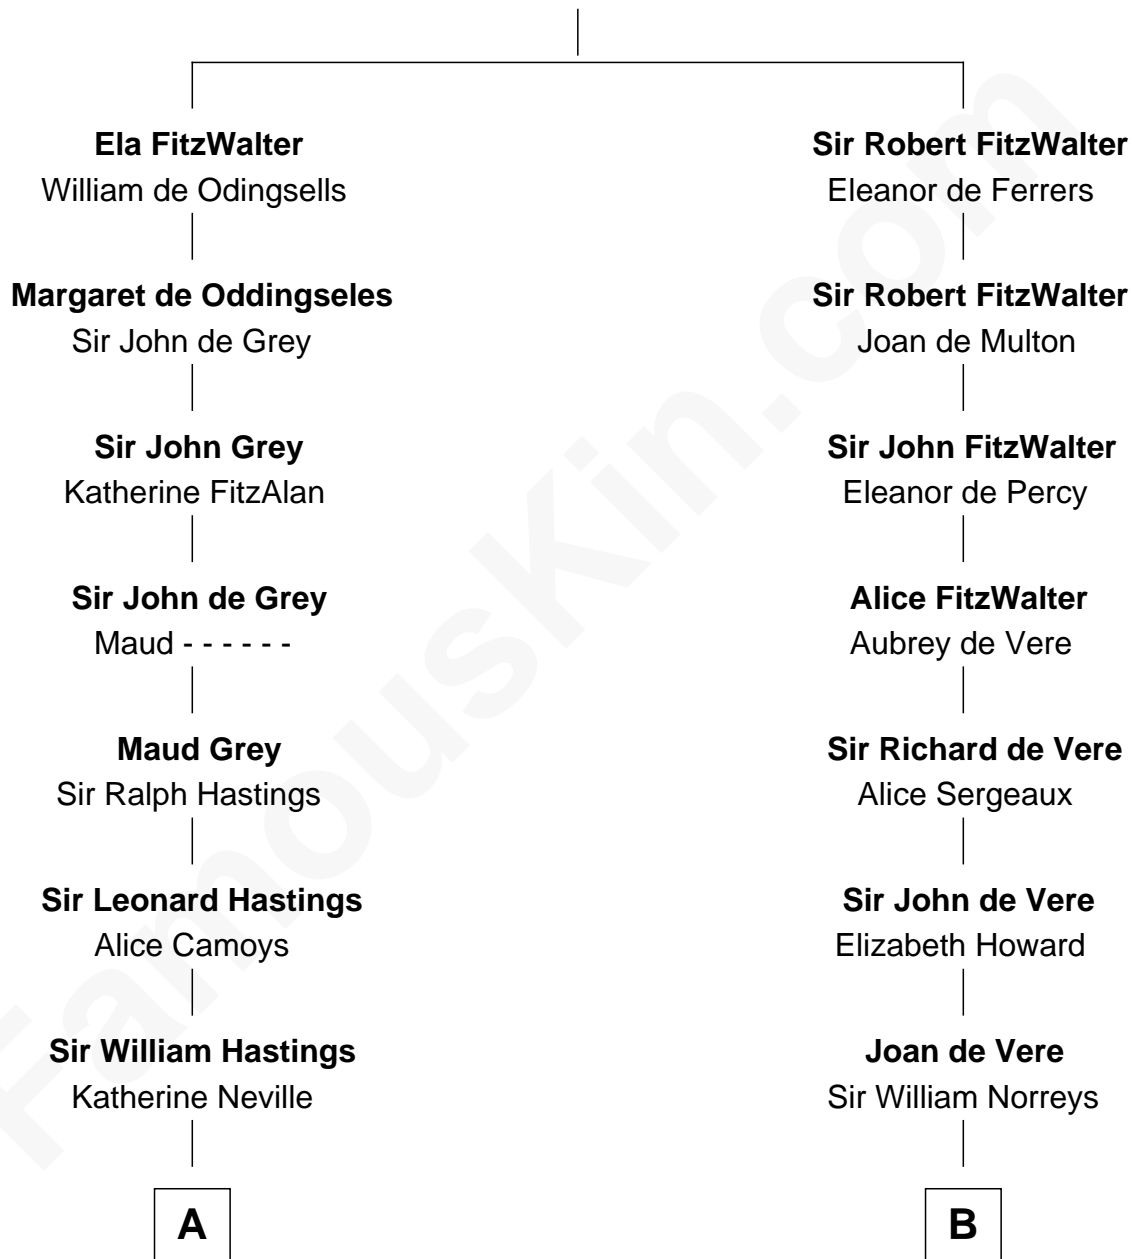

FamousKin.com

Relationship Chart of

Lewis Carroll

Author of Alice in Wonderland

16th cousin 3 times removed of

Samuel Howard

Boston Tea Party Participant

Sir Walter FitzRobert

Ida Longespee

C

—
Charles Lutwidge
Elizabeth Anne Dodgson

—
Frances Jane Lutwidge
Rev. Charles Dodgson

—
Lewis Carroll
Author of Alice in Wonderland

FamousKin.com