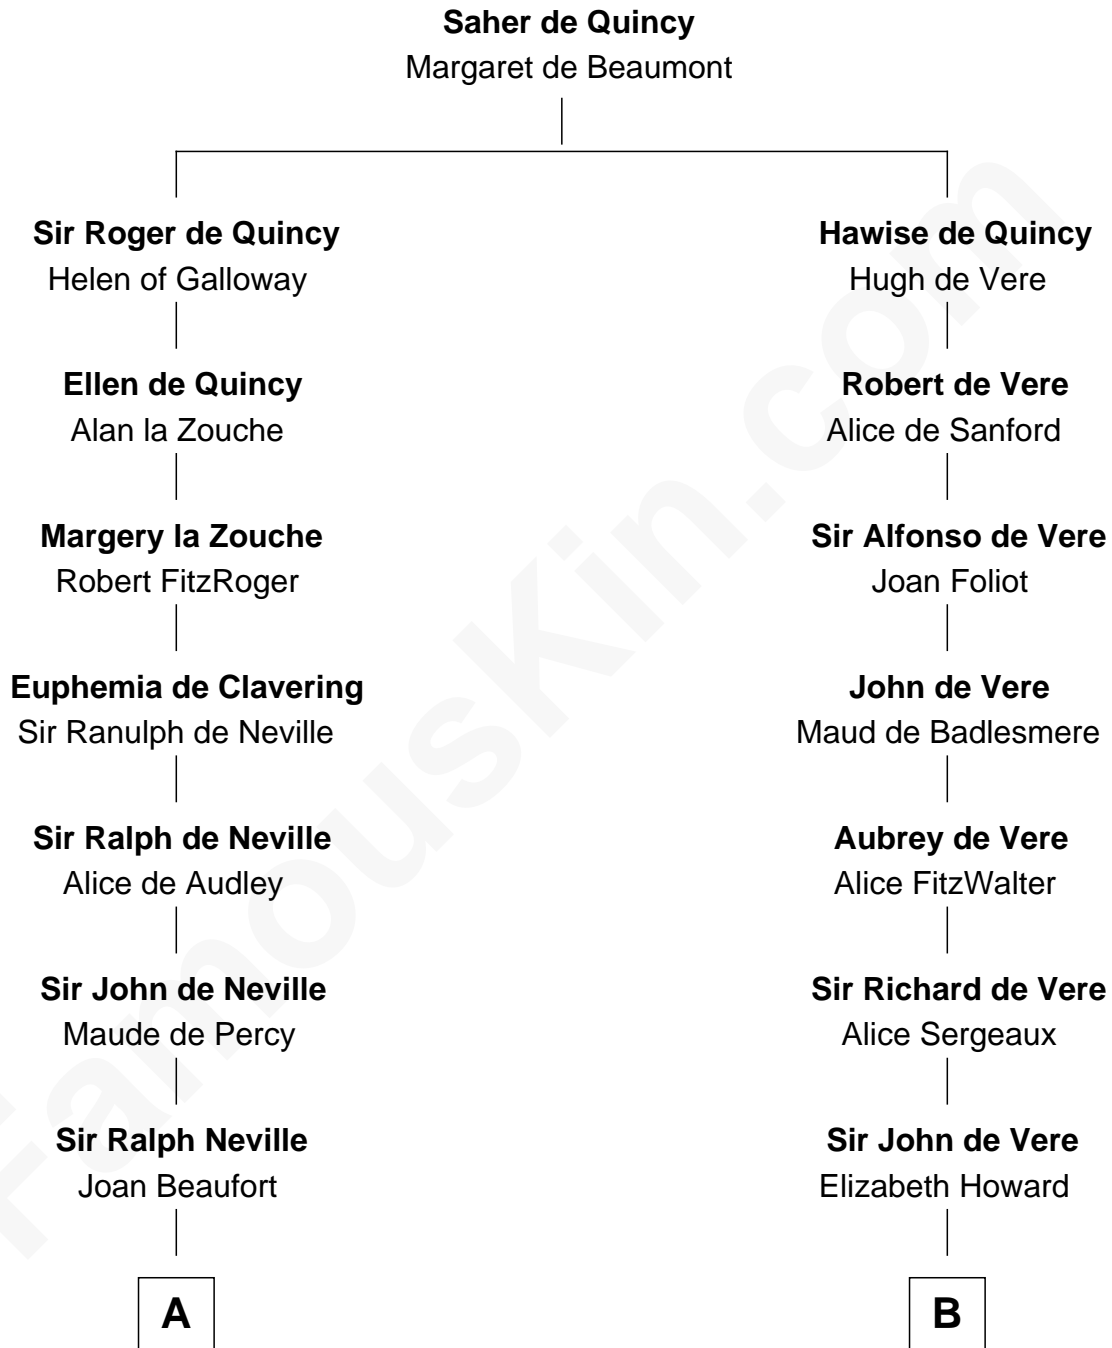

# FamousKin.com

## Relationship Chart of Lewis Carroll

*Author of Alice in Wonderland*

17th cousin 3 times removed of

**Samuel Howard**

*Boston Tea Party Participant*

**C**

Henry Lutwidge

Jane Molyneux