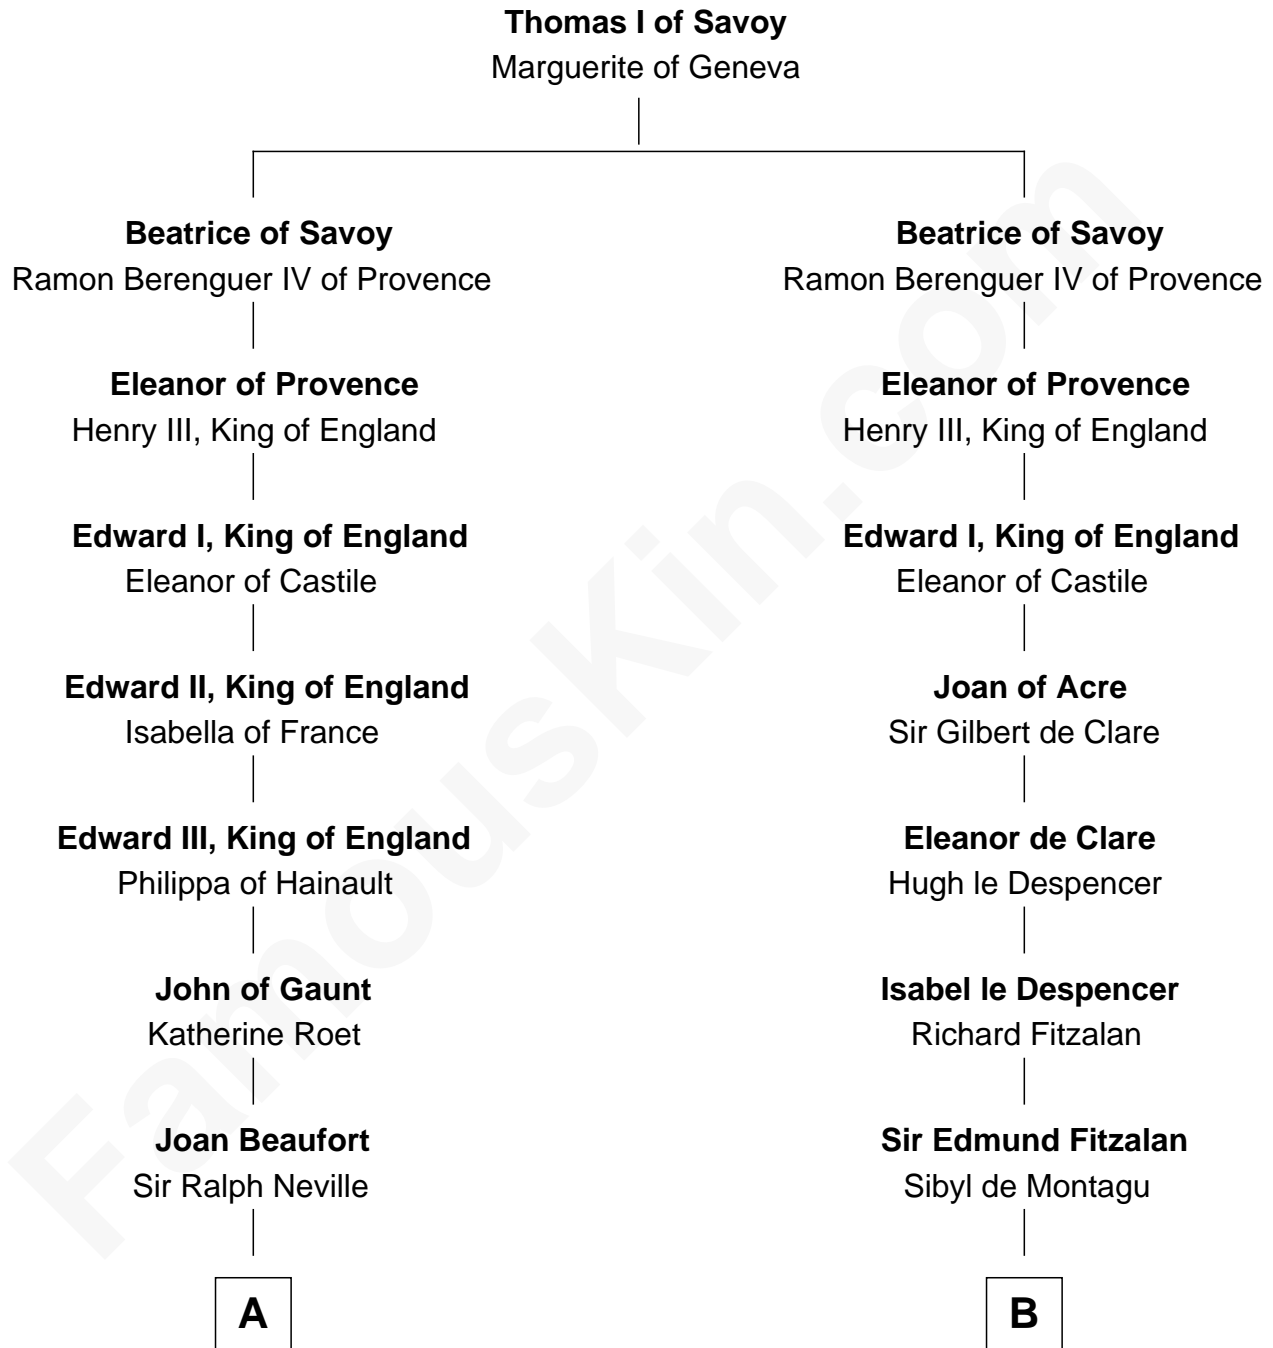

FamousKin.com Relationship Chart of

Lewis Carroll

Author of Alice in Wonderland

20th cousin of

Samuel Howard

Boston Tea Party Participant

C

Henry Lutwidge

Jane Molyneux

Charles Lutwidge

Elizabeth Anne Dodgson

Frances Jane Lutwidge

Rev. Charles Dodgson

Lewis Carroll

Author of Alice in Wonderland

D