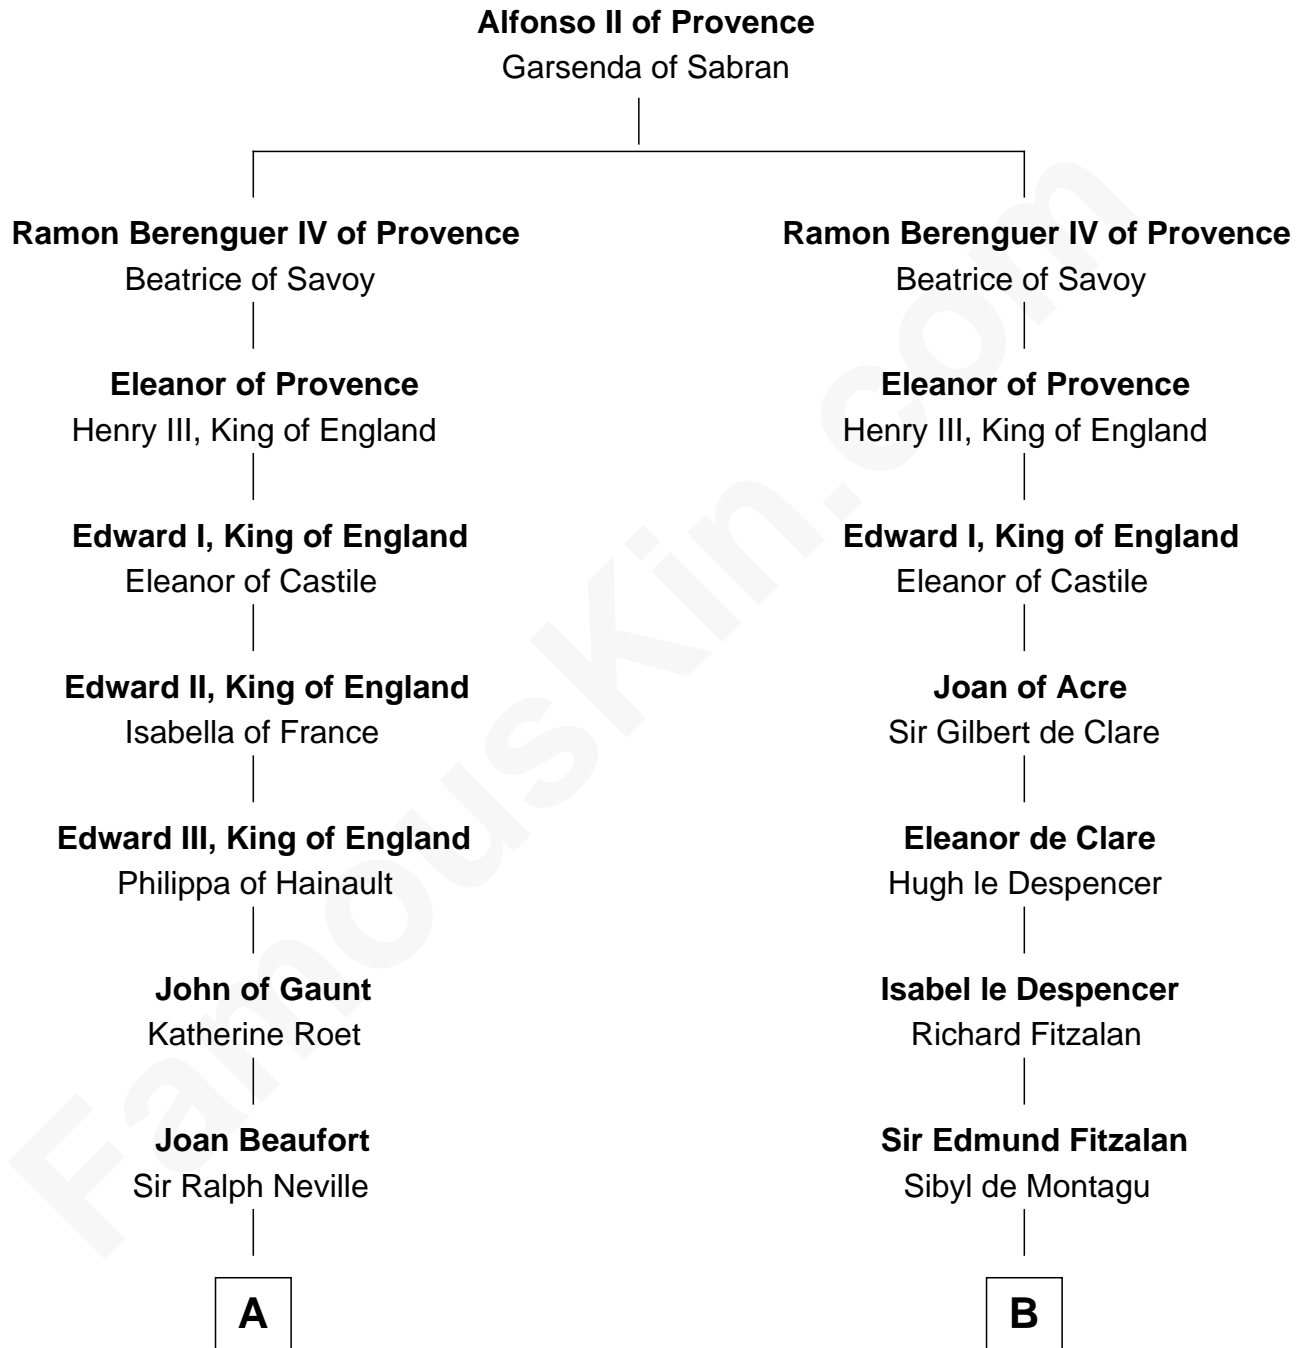

FamousKin.com Relationship Chart of

Lewis Carroll

Author of Alice in Wonderland

20th cousin of

Samuel Howard

Boston Tea Party Participant

C

Henry Lutwidge