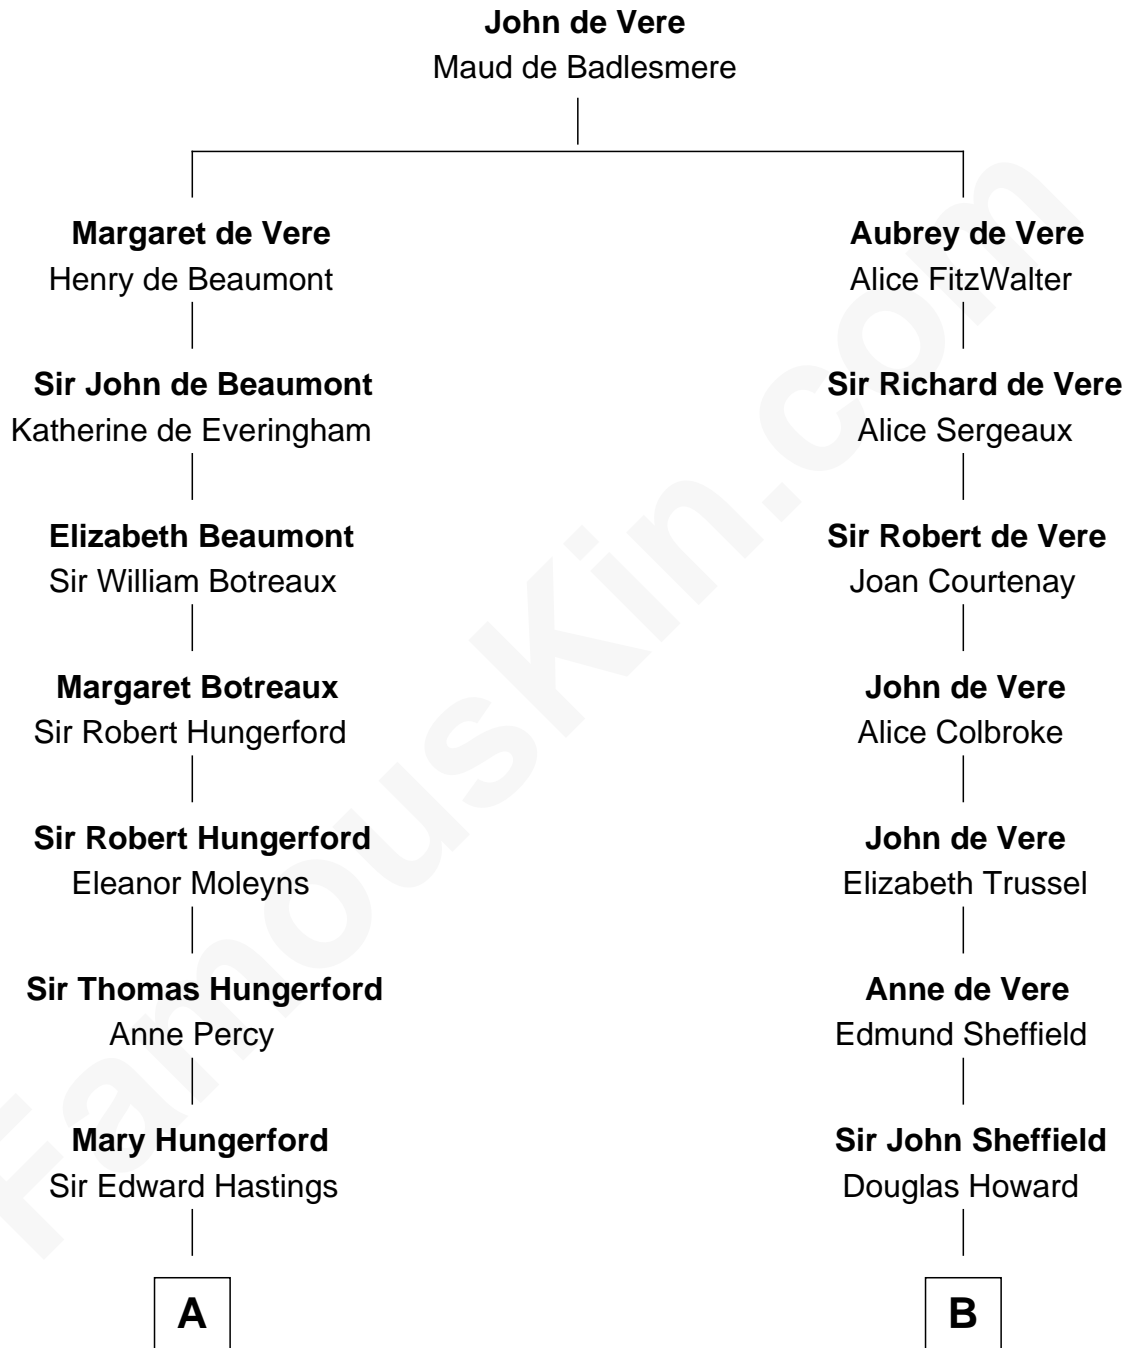

FamousKin.com

Relationship Chart of

Lewis Carroll

Author of Alice in Wonderland

18th cousin 1 time removed of

Cara Delevingne

Fashion Model and Movie Actress

C

Frances Jane Lutwidge

Rev. Charles Dodgson

Lewis Carroll

Author of Alice in Wonderland

D

Jane Armyne Sheffield

Sir Jocelyn Edward Greville Stevens

Pandora Anne Stevens