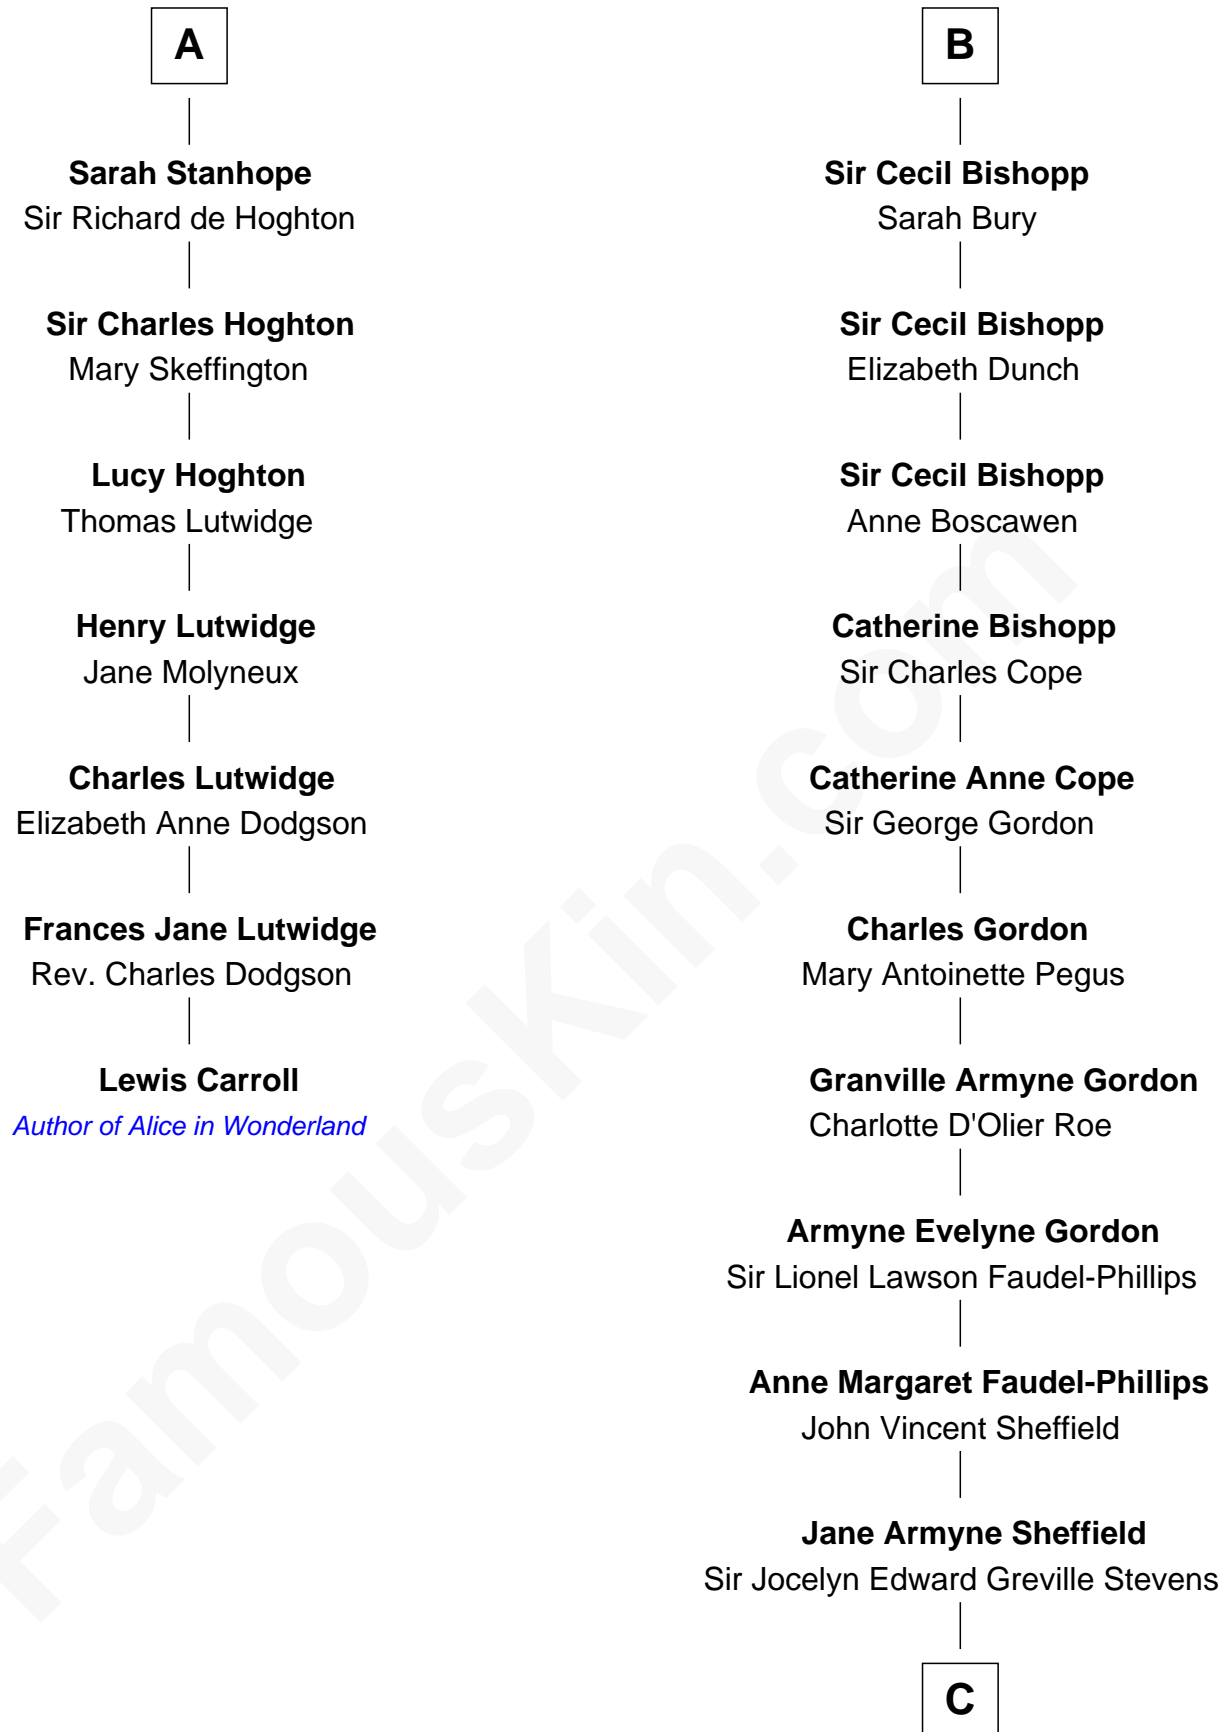

## Relationship Chart of Lewis Carroll

*Author of Alice in Wonderland*

13th cousin 5 times removed of

**Cara Delevingne**

*Fashion Model and Movie Actress*

C

**Pandora Anne Stevens**  
Charles Hamar Delevingne

**Cara Delevingne**  
*Model and Actress*

FamousKin.com