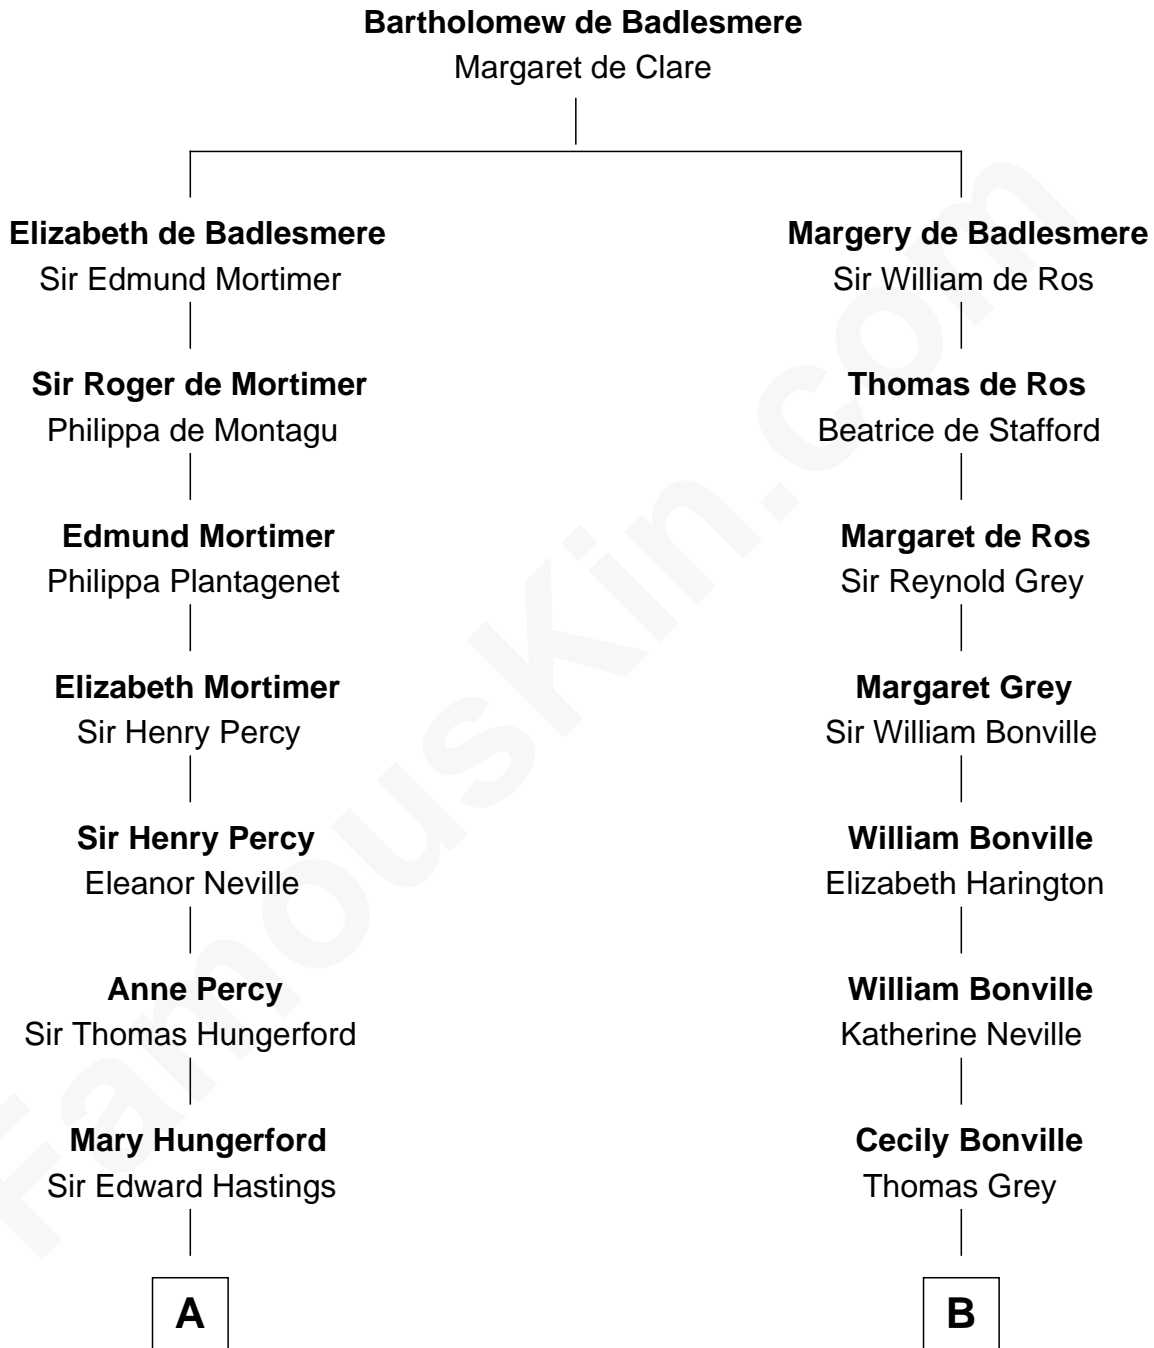

FamousKin.com

Relationship Chart of

Lewis Carroll

Author of Alice in Wonderland

18th cousin 1 time removed of

Dr. H. H. Holmes

Serial Killer aka "Devil in the White City"

C

Frances Jane Lutwidge

Rev. Charles Dodgson

Lewis Carroll

Author of Alice in Wonderland

D

Scribner Mudgett

Nancy Prescott

Levi Horton Mudgett

Theodate Page Price

Dr. H. H. Holmes

Serial Killer Dr. H. H. Holmes

FamousKin.com