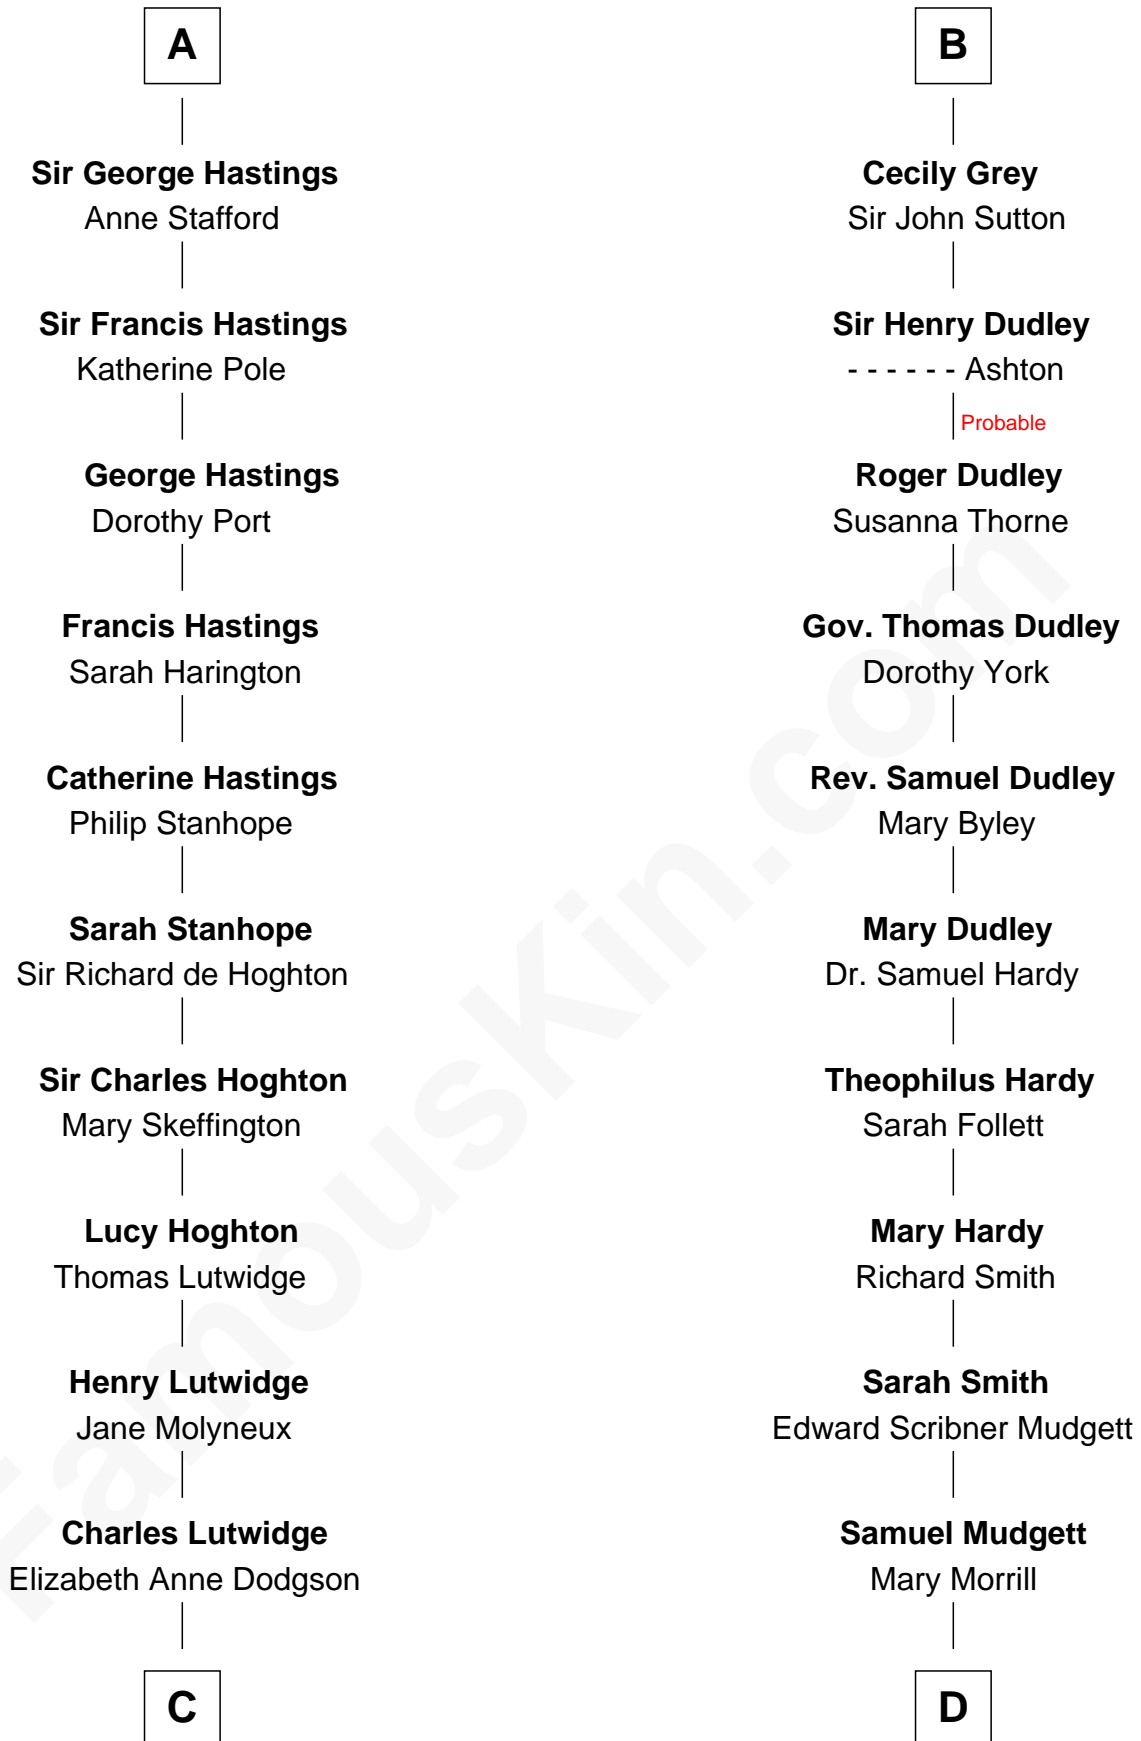

FamousKin.com

Relationship Chart of

Lewis Carroll

Author of Alice in Wonderland

18th cousin 1 time removed of

Dr. H. H. Holmes

Serial Killer aka "Devil in the White City"

C

Frances Jane Lutwidge

Rev. Charles Dodgson

Lewis Carroll

Author of Alice in Wonderland

D

Scribner Mudgett

Nancy Prescott

Levi Horton Mudgett

Theodate Page Price

Dr. H. H. Holmes

Serial Killer Dr. H. H. Holmes

FamousKin.com