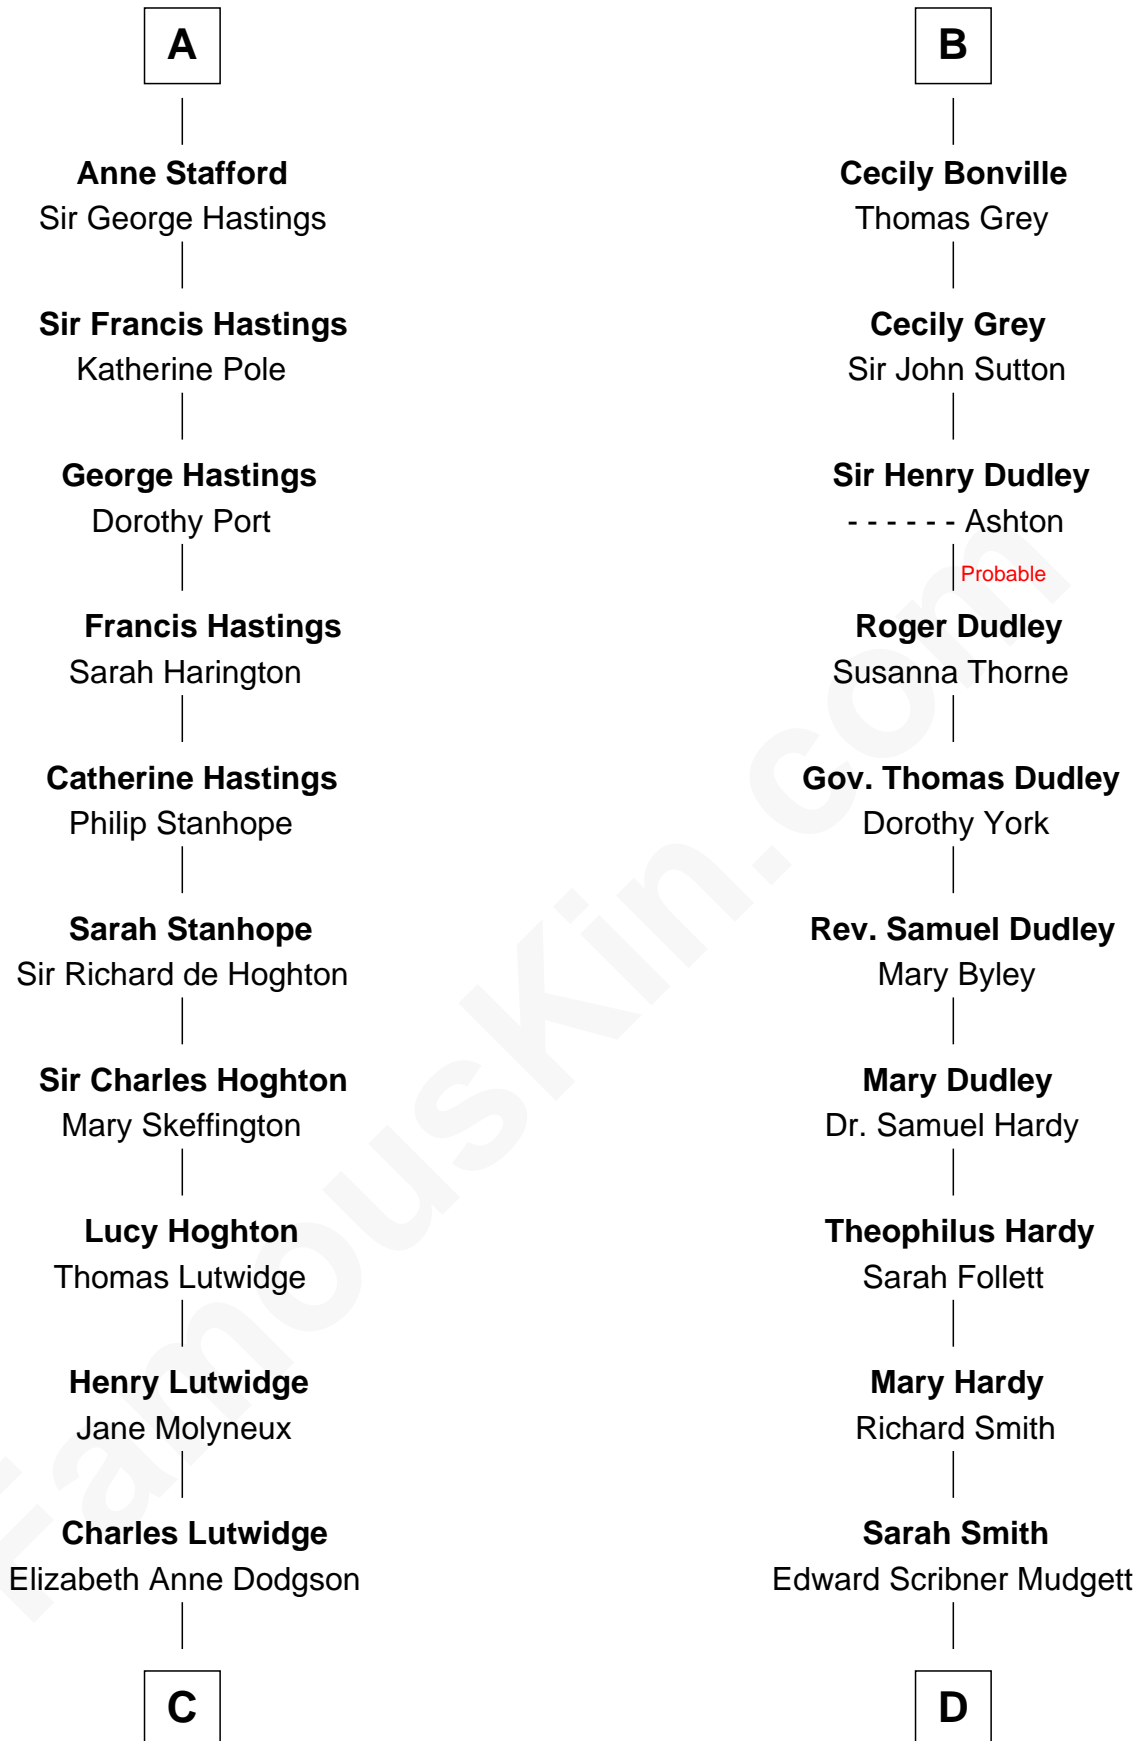

## Relationship Chart of Lewis Carroll

*Author of Alice in Wonderland*

18th cousin 2 times removed of

**Dr. H. H. Holmes**

*Serial Killer aka "Devil in the White City"*

**Sir Gilbert de Clare**

Joan of Acre

**C**

**Frances Jane Lutwidge**

Rev. Charles Dodgson

**Lewis Carroll**

*Author of Alice in Wonderland*

**D**

**Samuel Mudgett**

Mary Morrill

**Scribner Mudgett**

Nancy Prescott

**Levi Horton Mudgett**

Theodate Page Price

**Dr. H. H. Holmes**

*Serial Killer Dr. H. H. Holmes*