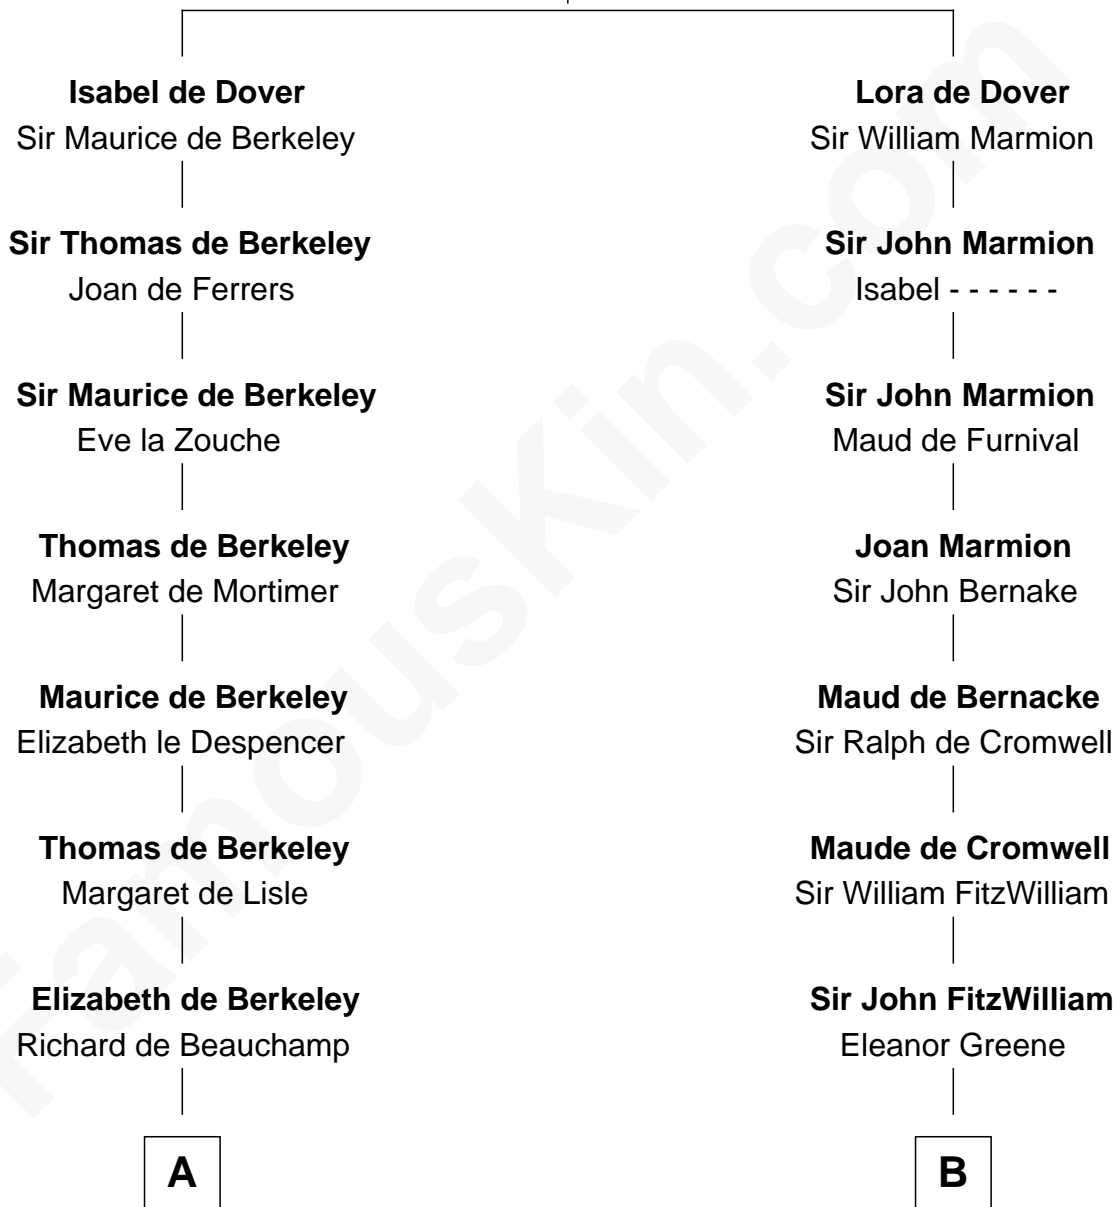

# FamousKin.com Relationship Chart of

**Lewis Carroll**

*Author of Alice in Wonderland*

21st cousin of

**Franklin D. Roosevelt**

*32nd U.S. President*

**Sir Richard FitzRoy**

Rose de Dover

**C**

**Lucy Hoghton**  
Thomas Lutwidge

**Henry Lutwidge**  
Jane Molyneux

**Charles Lutwidge**  
Elizabeth Anne Dodgson

**Frances Jane Lutwidge**  
Rev. Charles Dodgson

**Lewis Carroll**  
*Author of Alice in Wonderland*

**D**

**Rebecca Smith**  
John Aspinwall

**John Aspinwall**  
Susan Howland

**Mary Rebecca Aspinwall**  
Isaac Daniel Roosevelt

**James Roosevelt**  
Sara Delano

**Franklin D. Roosevelt**  
*32nd U.S. President*