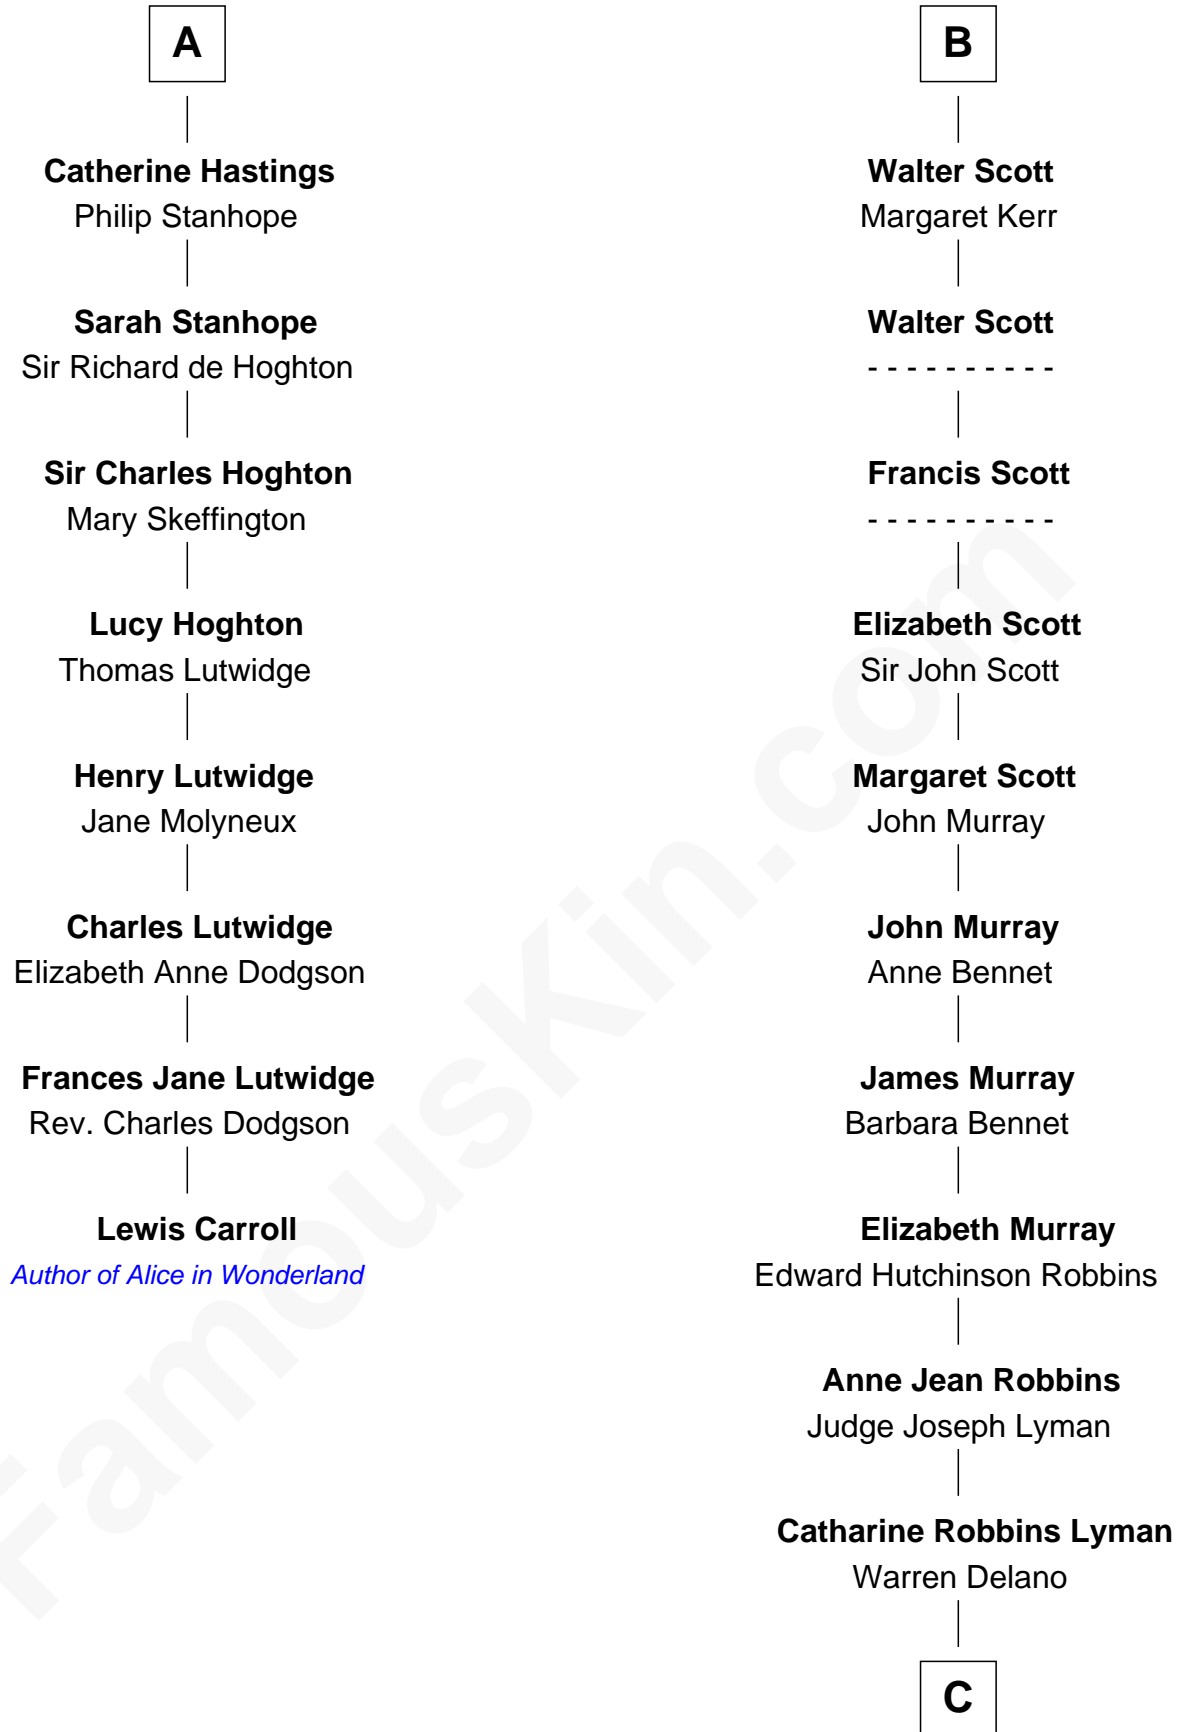

FamousKin.com

Relationship Chart of Lewis Carroll

Author of Alice in Wonderland

14th cousin 4 times removed of

Franklin D. Roosevelt

32nd U.S. President

Sir John Beaufort
Margaret de Holand

Edmund Beaufort
Eleanor Beauchamp

James I, King of Scotland

James II, King of Scotland

Mary of Guelders

Mary Stewart of Scotland

James Hamilton

James Hamilton

Sir John Hamilton

Janet Home

Margaret Hamilton

David Douglas

Margaret Douglas

Sir Walter Scott

B

C

Sara Delano
James Roosevelt

Franklin D. Roosevelt
32nd U.S. President