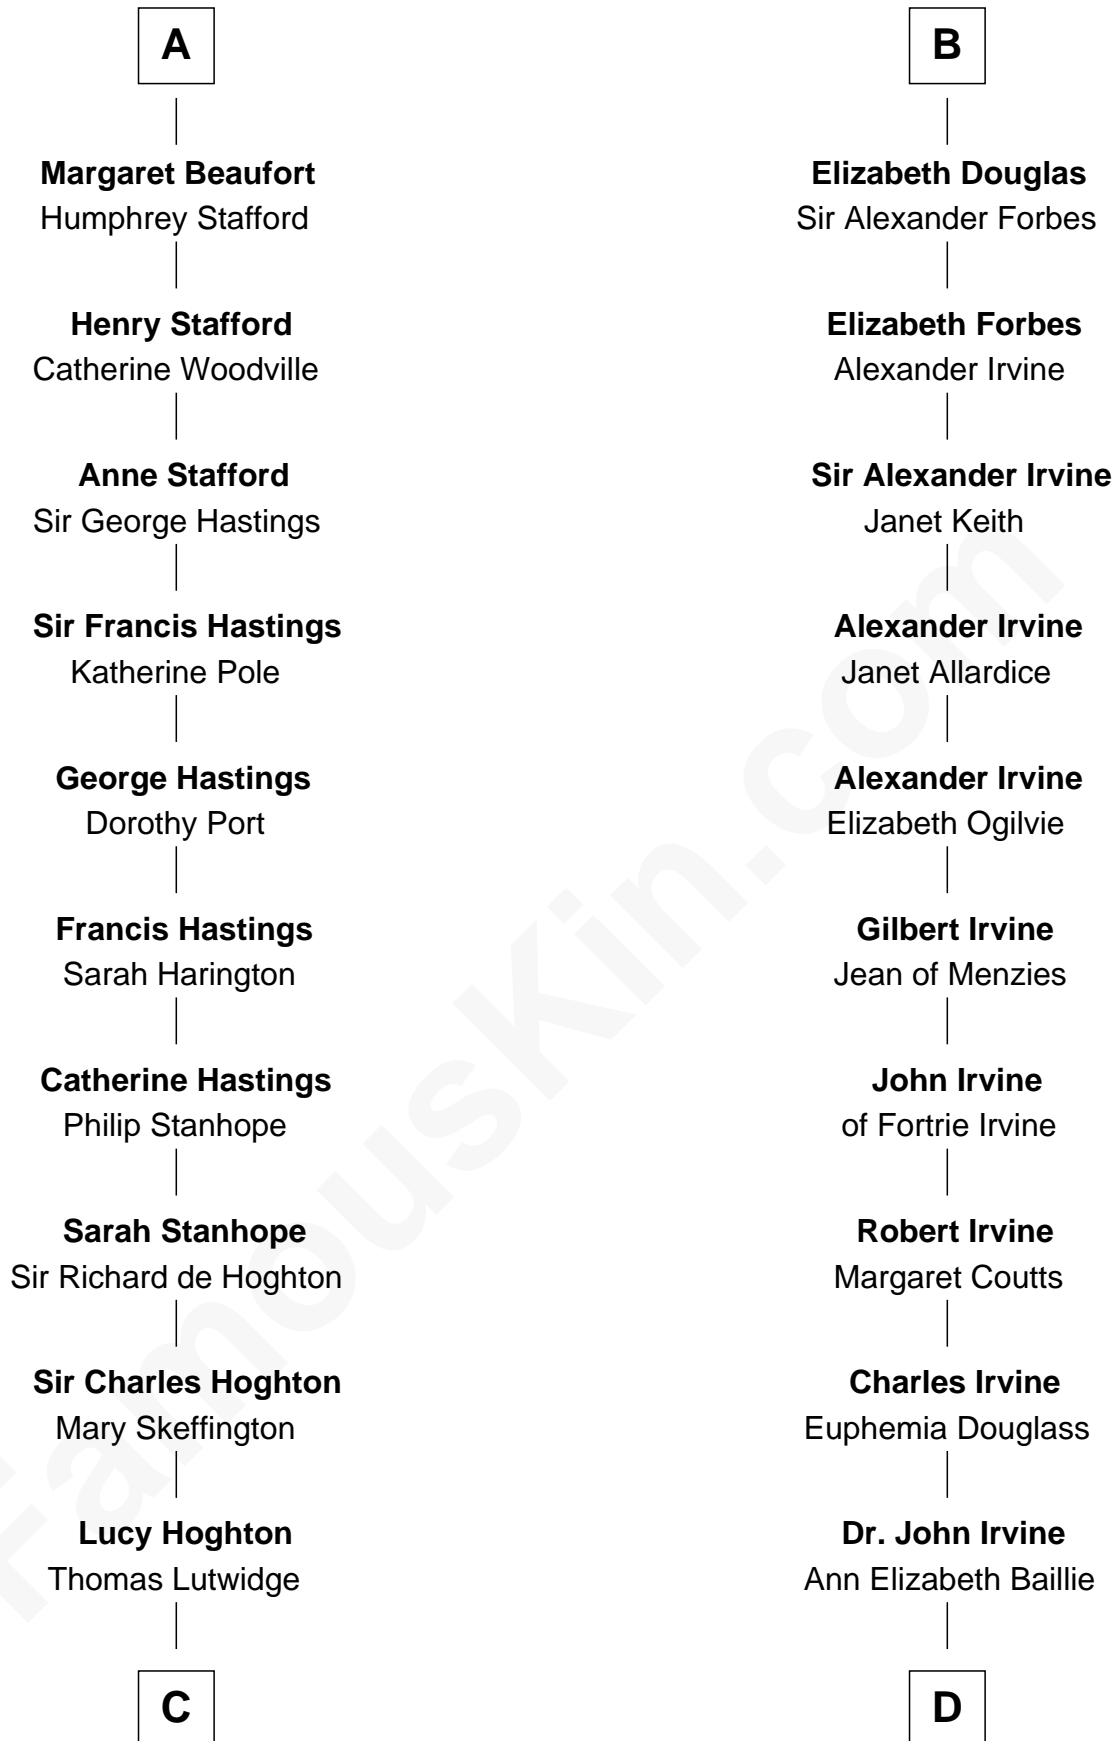

FamousKin.com Relationship Chart of

Lewis Carroll

Author of Alice in Wonderland

20th cousin of

Theodore Roosevelt

26th U.S. President

Gilbert de Clare

Isabel Marshal

Robert de Bruce

Sir Robert de Brus

Marjorie of Carrick

Robert I, King of Scotland

Isabella of Mar

Marjorie Bruce

Walter Stewart

Robert II, King of Scotland

Elizabeth Mure

Robert III, King of Scotland

Anabella Drummond

Mary Stewart

George Douglas

B

C

Henry Lutwidge

Anne Irvine

James Bulloch

James Stephens Bulloch

Martha Stewart

Martha Bulloch

Theodore Roosevelt

Theodore Roosevelt

26th U.S. President