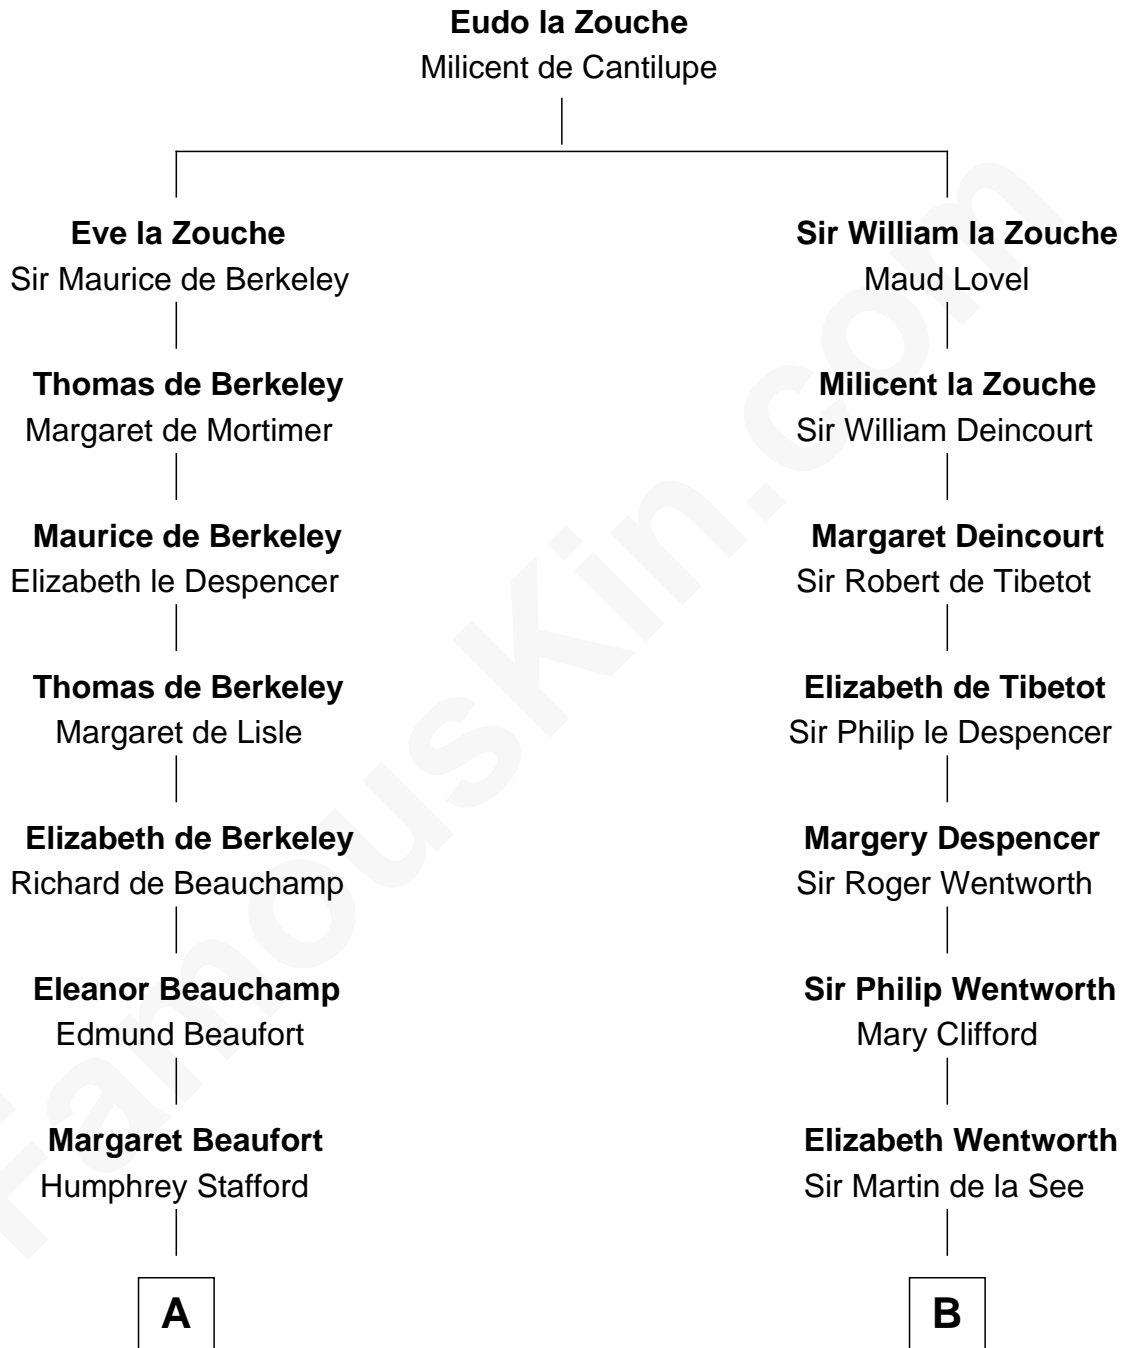

FamousKin.com

Relationship Chart of

Lewis Carroll

Author of Alice in Wonderland

19th cousin 2 times removed of

Alice (Lee) Roosevelt

First Wife of President Theodore Roosevelt

C

Charles Lutwidge
Elizabeth Anne Dodgson

Frances Jane Lutwidge
Rev. Charles Dodgson

Lewis Carroll
Author of Alice in Wonderland

D

Nancy Clarke
Francis Cabot

Mary Ann Cabot
Nathaniel Cabot Lee

John Clarke Lee
Harriet Paine Rose

George Cabot Lee
Caroline Watts Haskell

Alice (Lee) Roosevelt
Wife of President Theodore Roosevelt