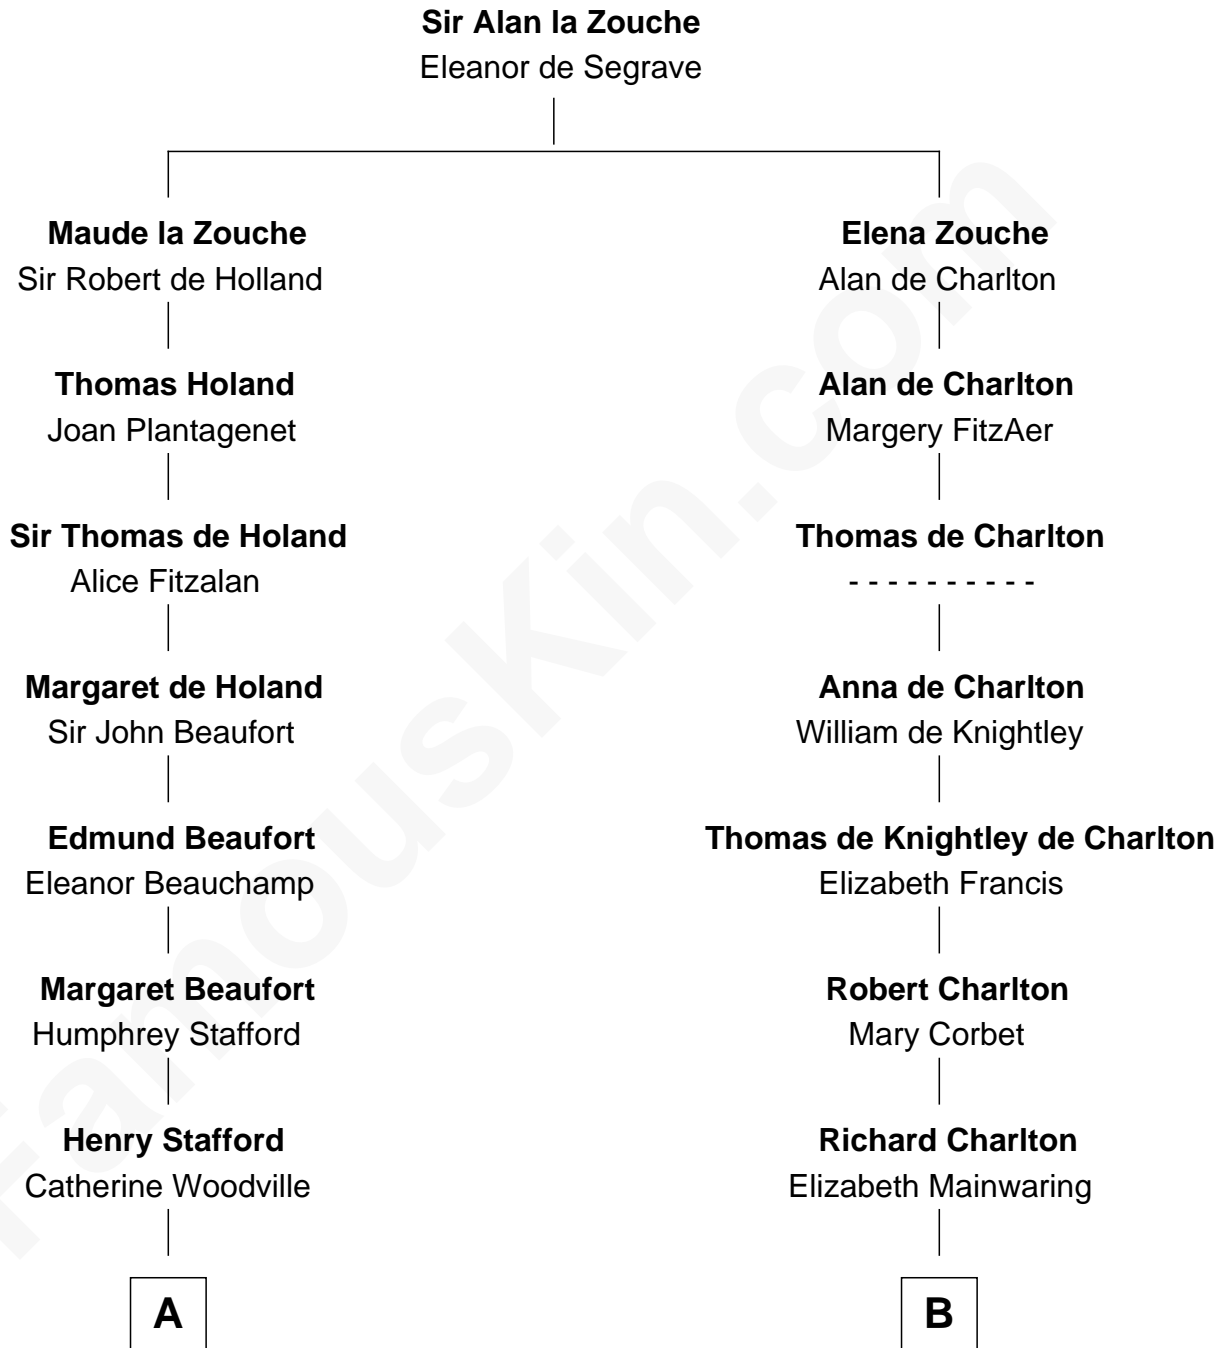

FamousKin.com

Relationship Chart of

Lewis Carroll

Author of Alice in Wonderland

18th cousin 2 times removed of

Alice (Lee) Roosevelt

First Wife of President Theodore Roosevelt

C

Frances Jane Lutwidge

Rev. Charles Dodgson

Lewis Carroll

Author of Alice in Wonderland

D

Nathaniel Cabot Lee

Mary Ann Cabot

John Clarke Lee