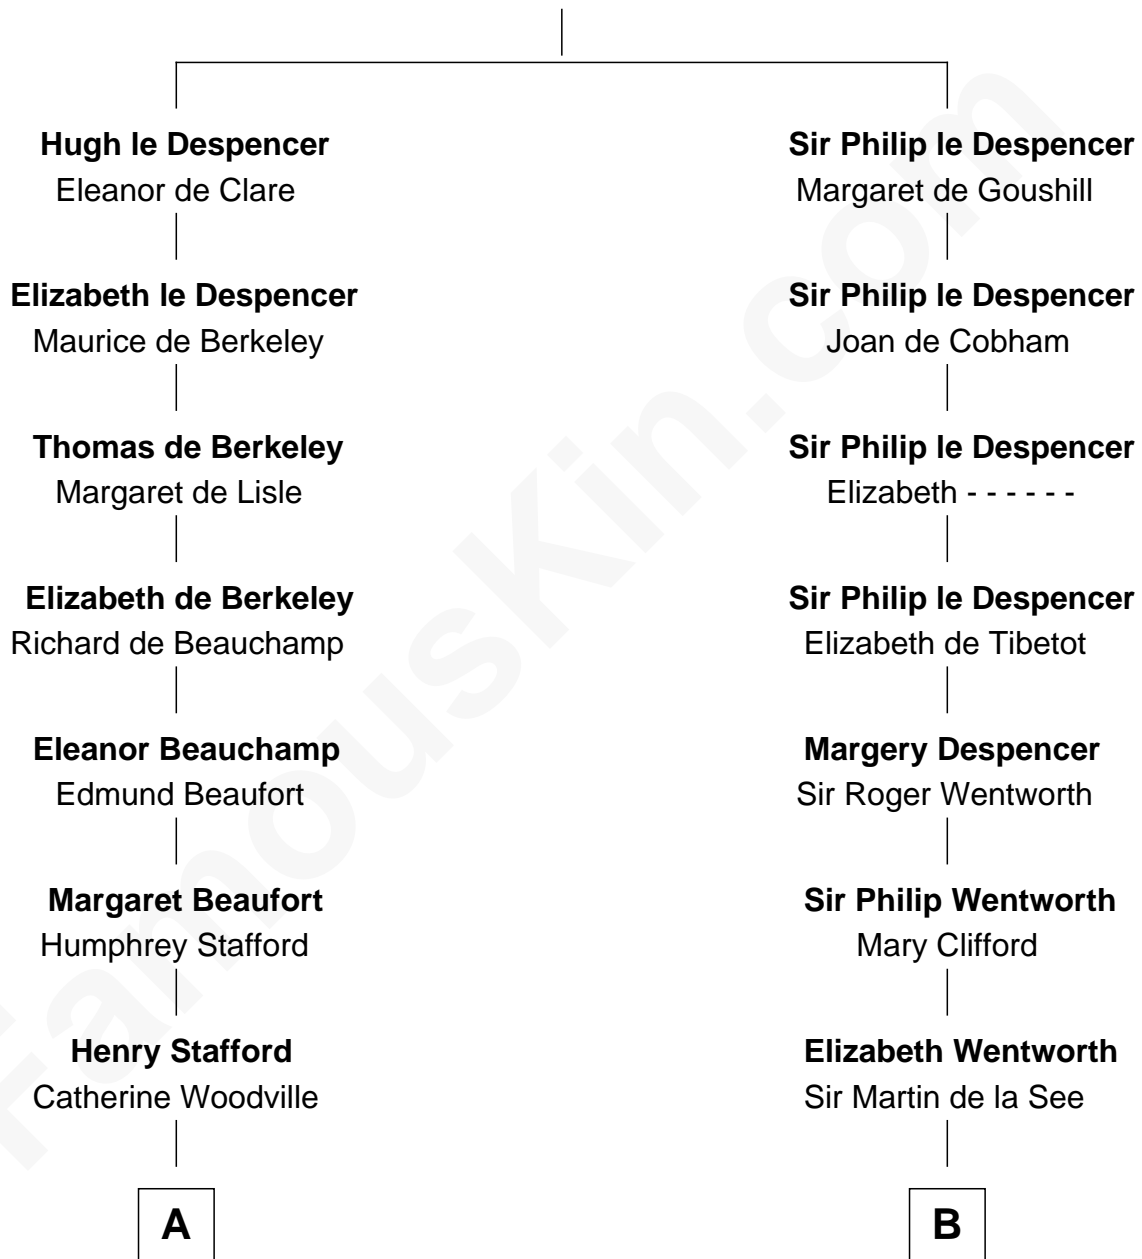

## Relationship Chart of

### Lewis Carroll

*Author of Alice in Wonderland*

18th cousin 3 times removed of

### Alice (Lee) Roosevelt

*First Wife of President Theodore Roosevelt*

**Sir Hugh le Despencer**  
Isabella de Beauchamp

**C**

**Frances Jane Lutwidge**

Rev. Charles Dodgson

**Lewis Carroll**

*Author of Alice in Wonderland*

Caroline Watts Haskell

**Alice (Lee) Roosevelt**

*Wife of President Theodore Roosevelt*