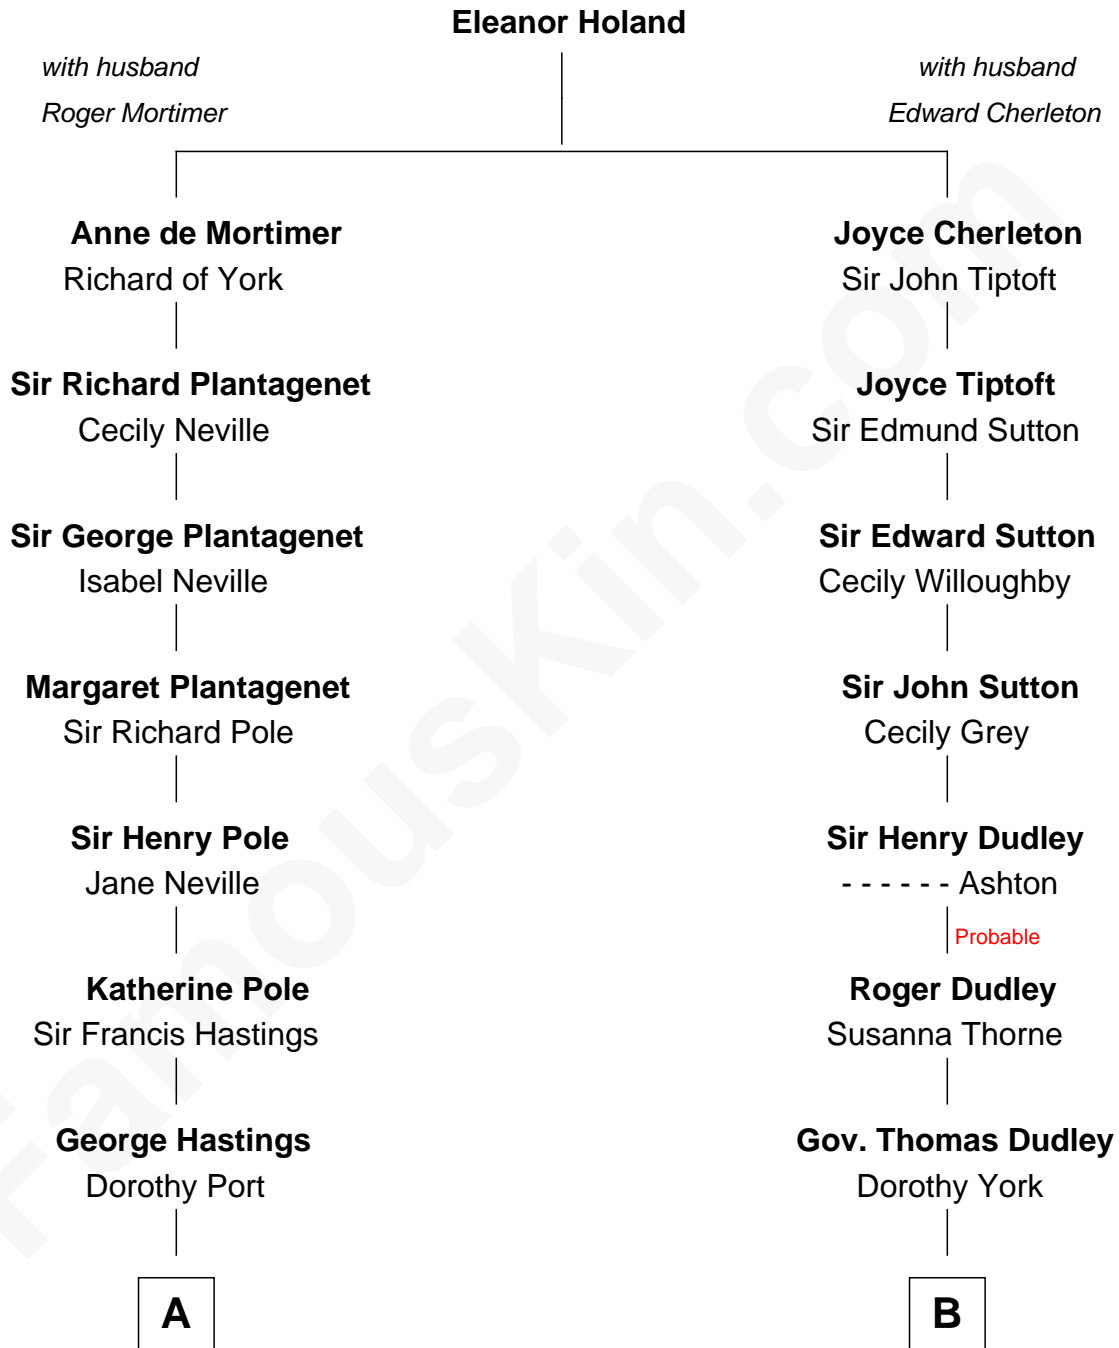

FamousKin.com

Relationship Chart of

Lewis Carroll

Author of Alice in Wonderland

15th cousin 3 times removed of

James Taylor

Singer-Songwriter

C

Gertrude Arline Woodard

Dr. Isaac Montrose Taylor

James Taylor

Singer-Songwriter

FamousKin.com