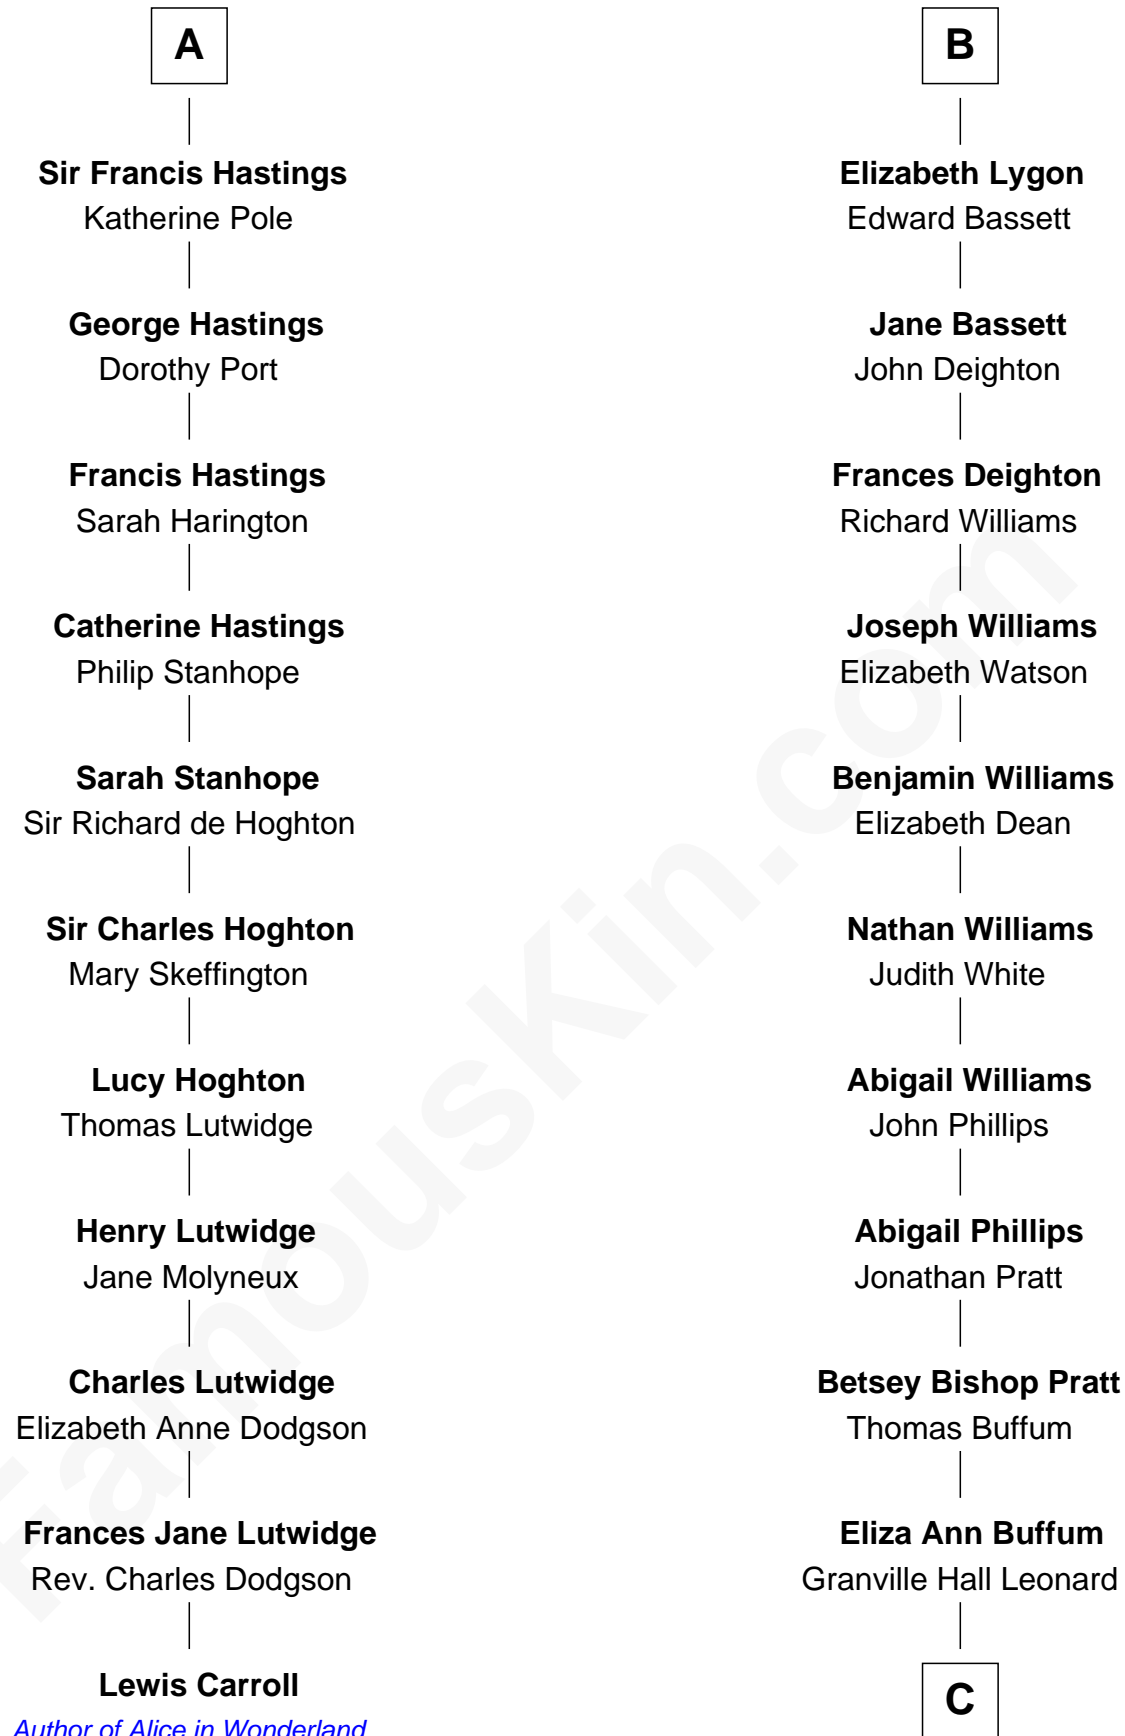

## Relationship Chart of

### Lewis Carroll

*Author of Alice in Wonderland*

17th cousin 3 times removed of

### James Taylor

*Singer-Songwriter*

**C**

—  
**Emily Roxanna Leonard**

Stanford Lyman Haynes

—  
**Theodosia Haynes**

Alexander Taylor

—  
**Dr. Isaac Montrose Taylor**