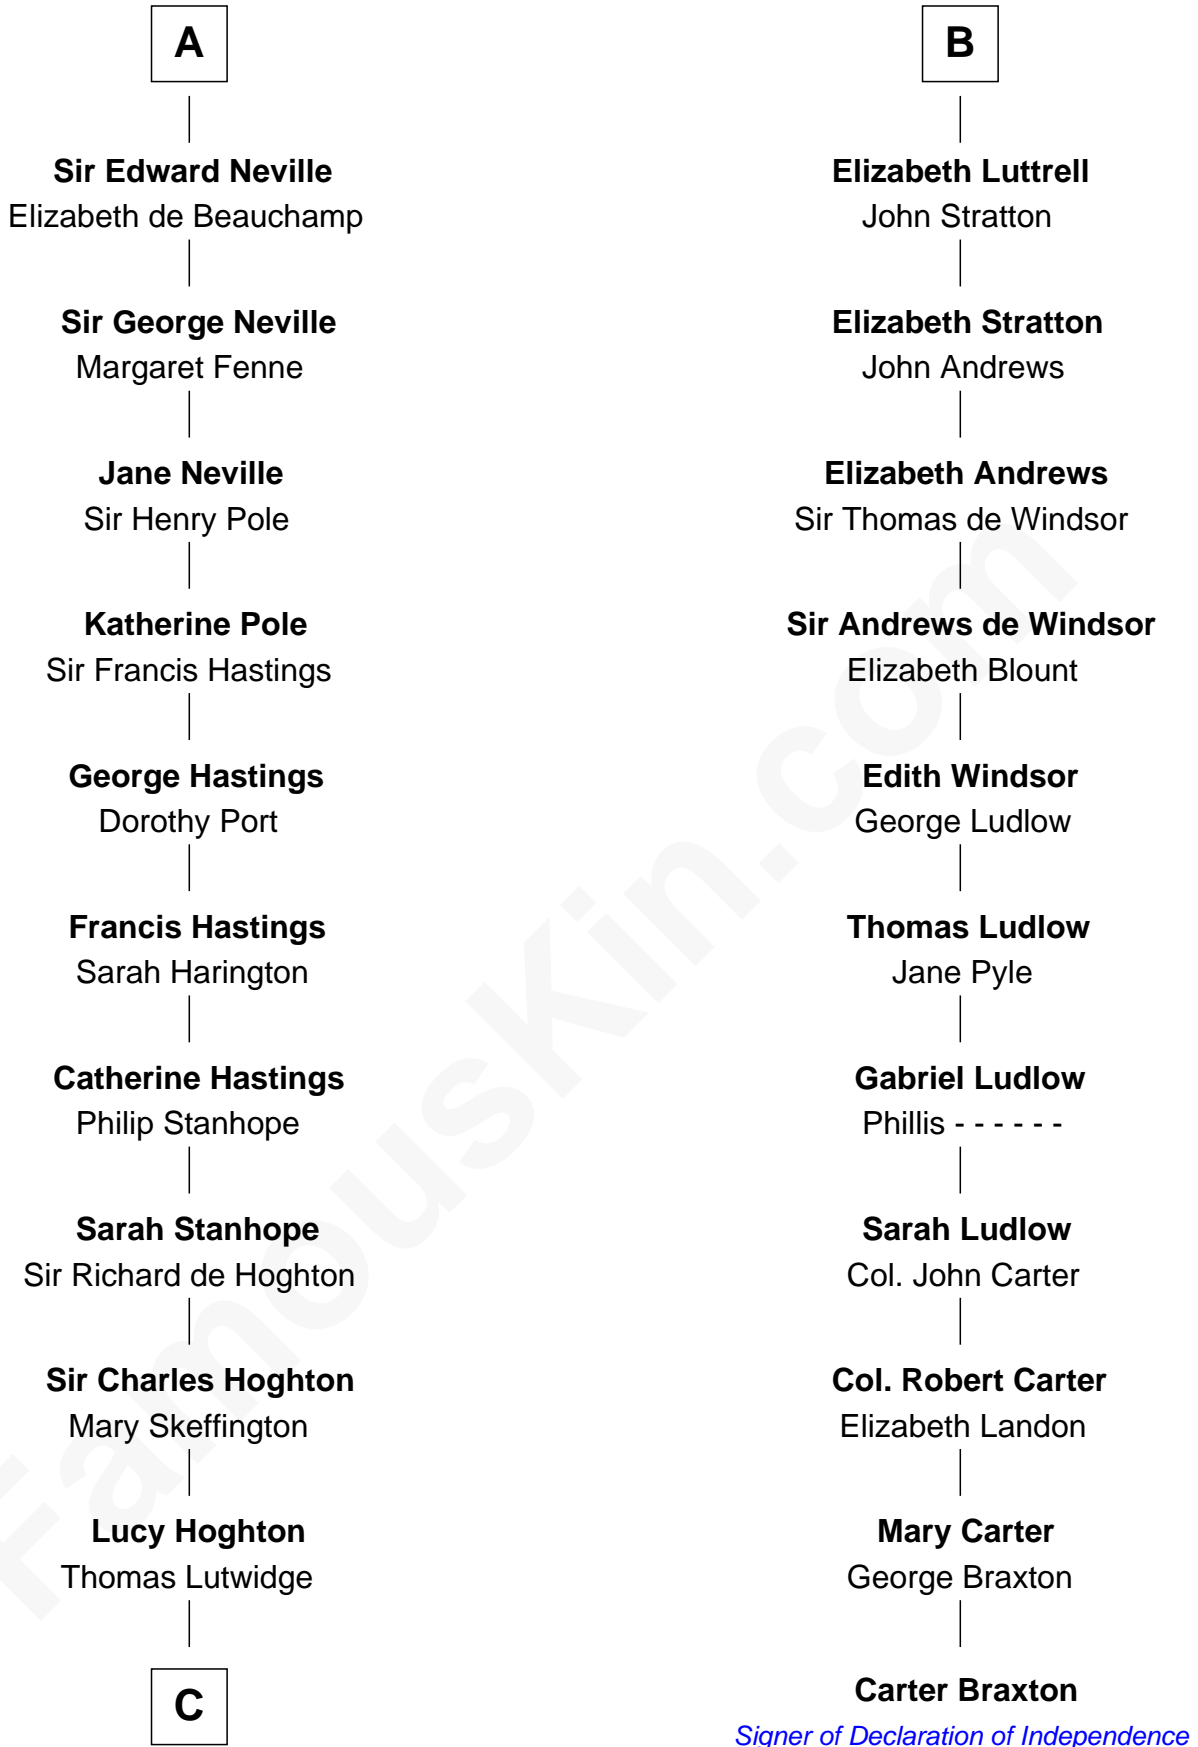

## Relationship Chart of Lewis Carroll

*Author of Alice in Wonderland*

17th cousin 3 times removed of

## Carter Braxton

*Signer of the Declaration of Independence*

**C**

Henry Lutwidge

Jane Molyneux

Charles Lutwidge

Elizabeth Anne Dodgson

Frances Jane Lutwidge