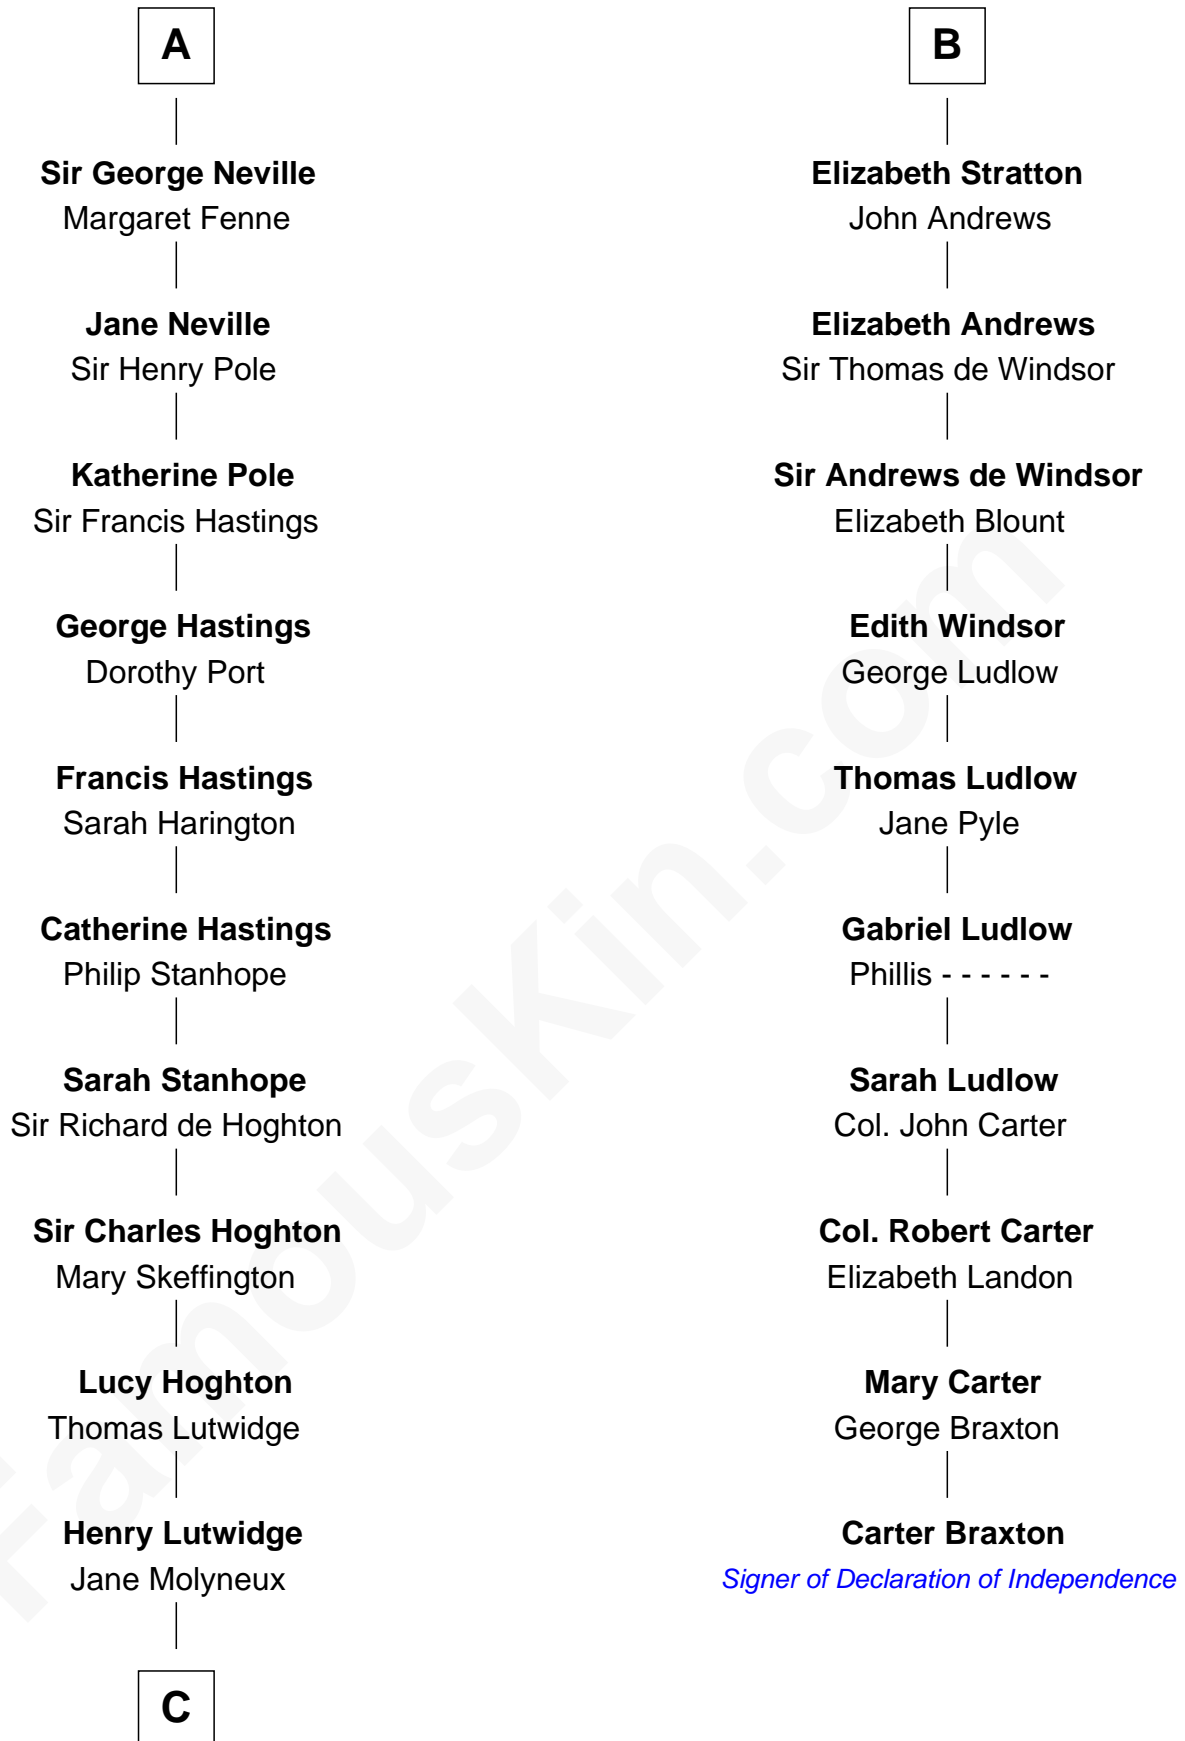

FamousKin.com

Relationship Chart of Lewis Carroll

Author of Alice in Wonderland

16th cousin 3 times removed of

Carter Braxton

Signer of the Declaration of Independence

C

—
Charles Lutwidge
Elizabeth Anne Dodgson

—
Frances Jane Lutwidge
Rev. Charles Dodgson

—
Lewis Carroll
Author of Alice in Wonderland

FamousKin.com