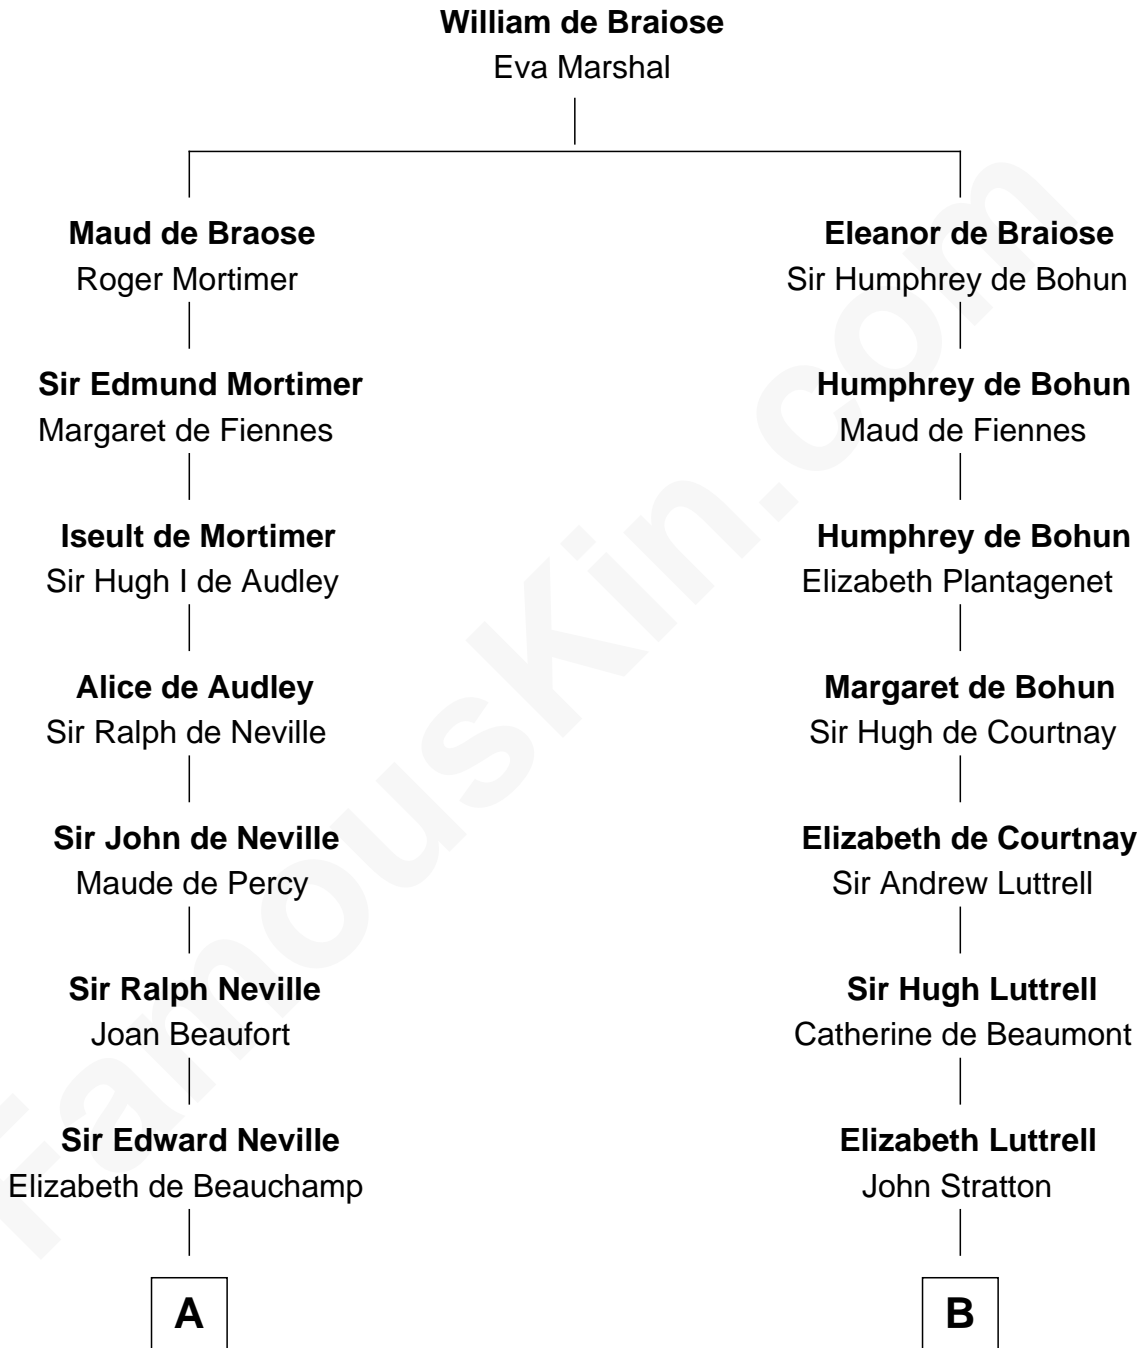

FamousKin.com

Relationship Chart of Lewis Carroll

Author of Alice in Wonderland

16th cousin 3 times removed of

Carter Braxton

Signer of the Declaration of Independence

C

—
Charles Lutwidge
Elizabeth Anne Dodgson

—
Frances Jane Lutwidge
Rev. Charles Dodgson

—
Lewis Carroll
Author of Alice in Wonderland

FamousKin.com