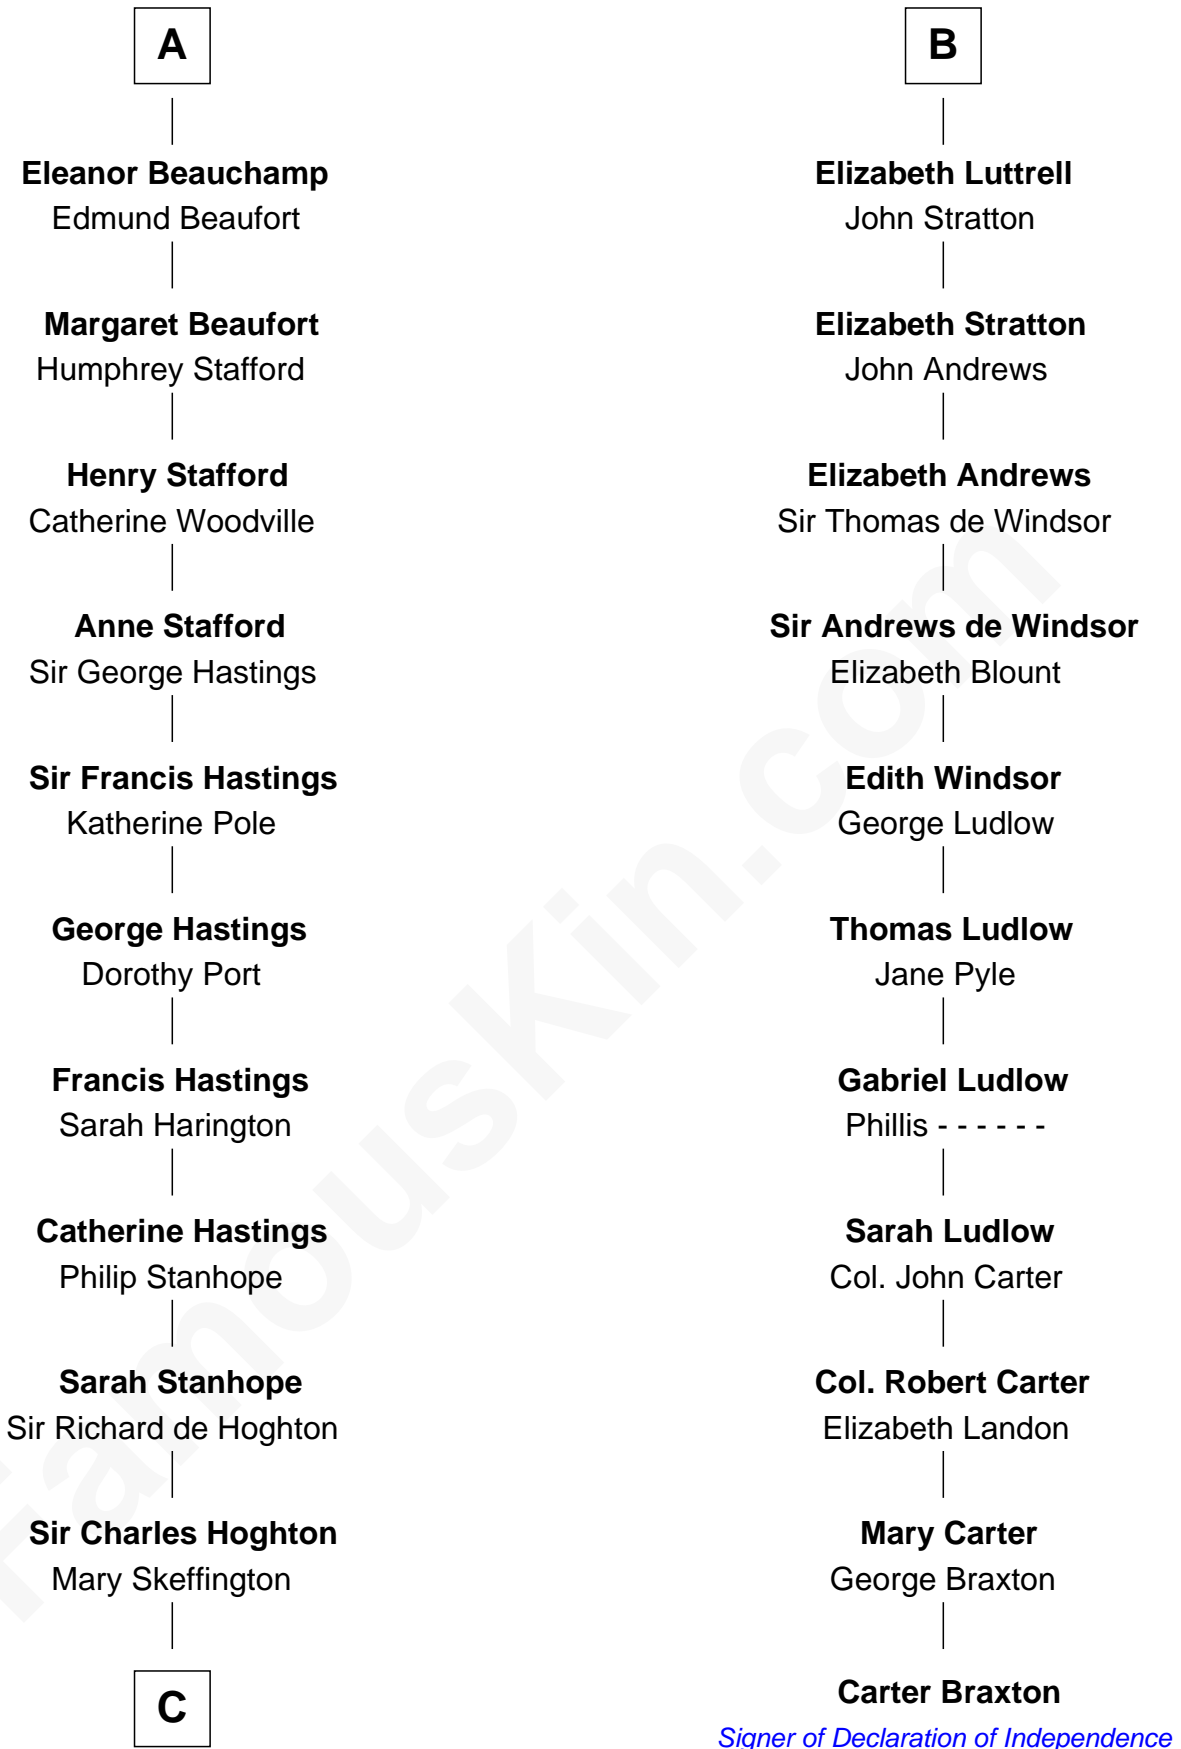

## Relationship Chart of Lewis Carroll

*Author of Alice in Wonderland*

17th cousin 4 times removed of

## Carter Braxton

*Signer of the Declaration of Independence*

Thomas le Despencer

**C**

—  
**Lucy Hoghton**  
Thomas Lutwidge

—  
**Henry Lutwidge**  
Jane Molyneux

—  
**Charles Lutwidge**  
Elizabeth Anne Dodgson