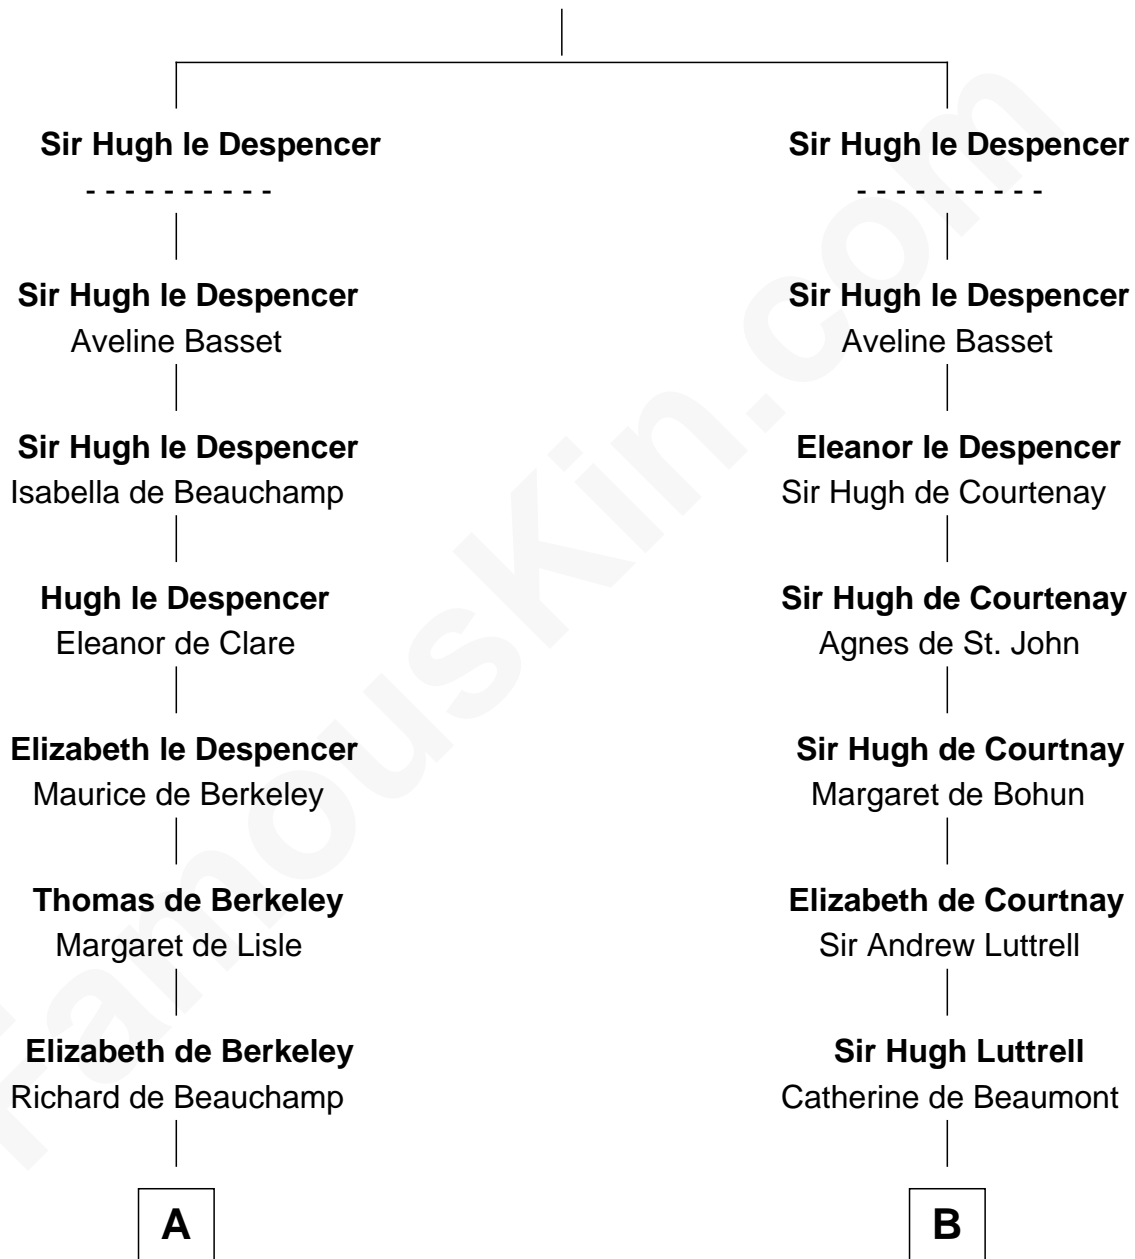

## Relationship Chart of Lewis Carroll

*Author of Alice in Wonderland*

17th cousin 4 times removed of

## Carter Braxton

*Signer of the Declaration of Independence*

Thomas le Despencer

**C**

—  
**Lucy Hoghton**  
Thomas Lutwidge

—  
**Henry Lutwidge**  
Jane Molyneux

—  
**Charles Lutwidge**  
Elizabeth Anne Dodgson