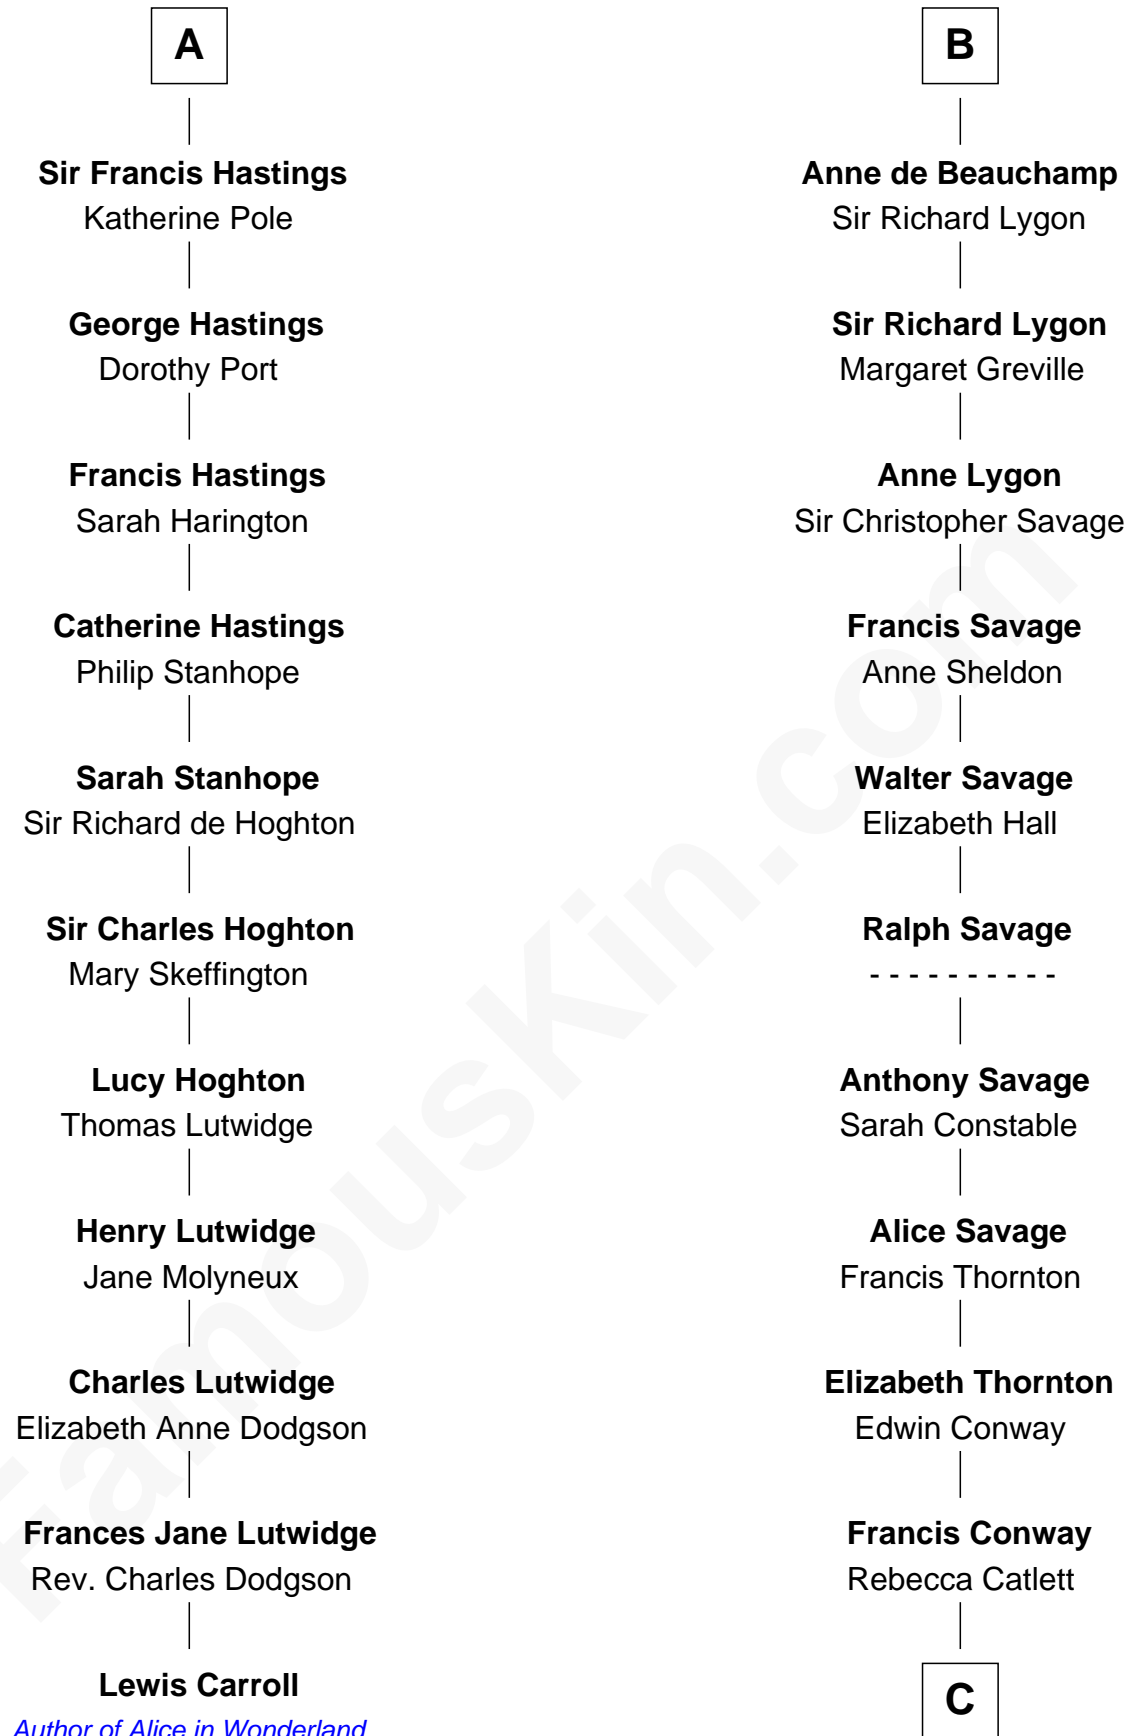

FamousKin.com

Relationship Chart of

Lewis Carroll

Author of Alice in Wonderland

17th cousin 1 time removed of

James Madison

4th U.S. President

John de Botetourte

Sir Humphrey Stafford

Elizabeth Burdet

Sir Humphrey Stafford

Eleanor Aylesbury

Elizabeth Stafford

Sir Richard de Beauchamp

B

C

Eleanor Rose Conway

James Madison

James Madison

4th U.S. President

FamousKin.com