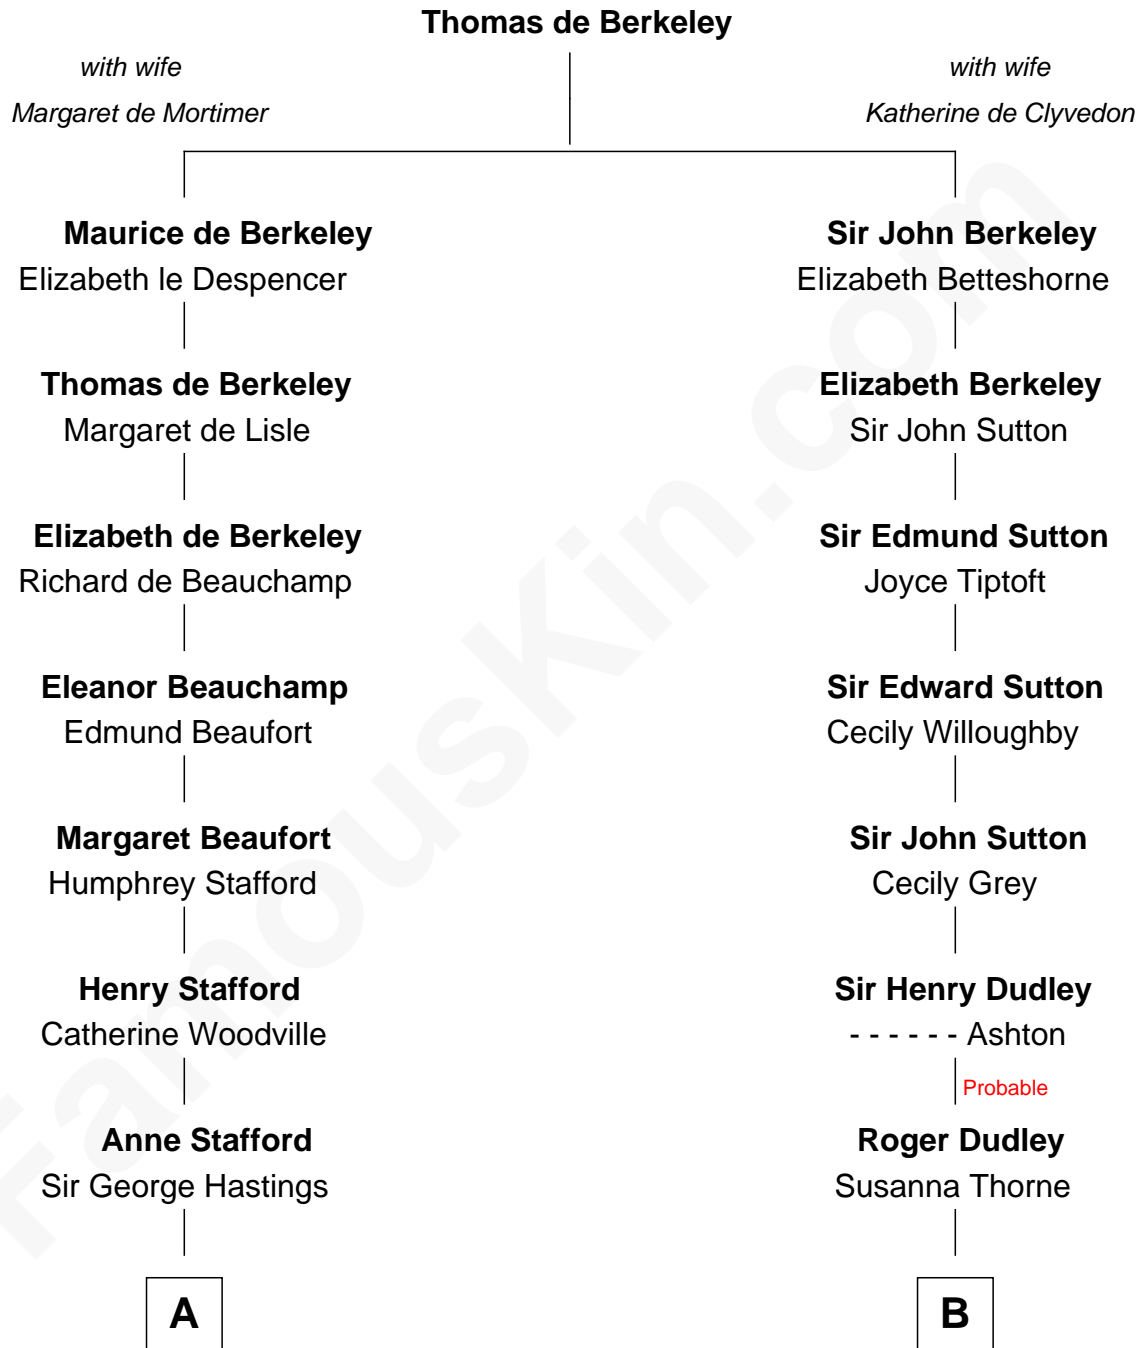

FamousKin.com

Relationship Chart of

Lewis Carroll

Author of Alice in Wonderland

17th cousin 1 time removed of

Bill Weld

68th Governor of Massachusetts

C

David Weld
Mary Blake Nichols

Bill Weld

68th Governor of Massachusetts

FamousKin.com