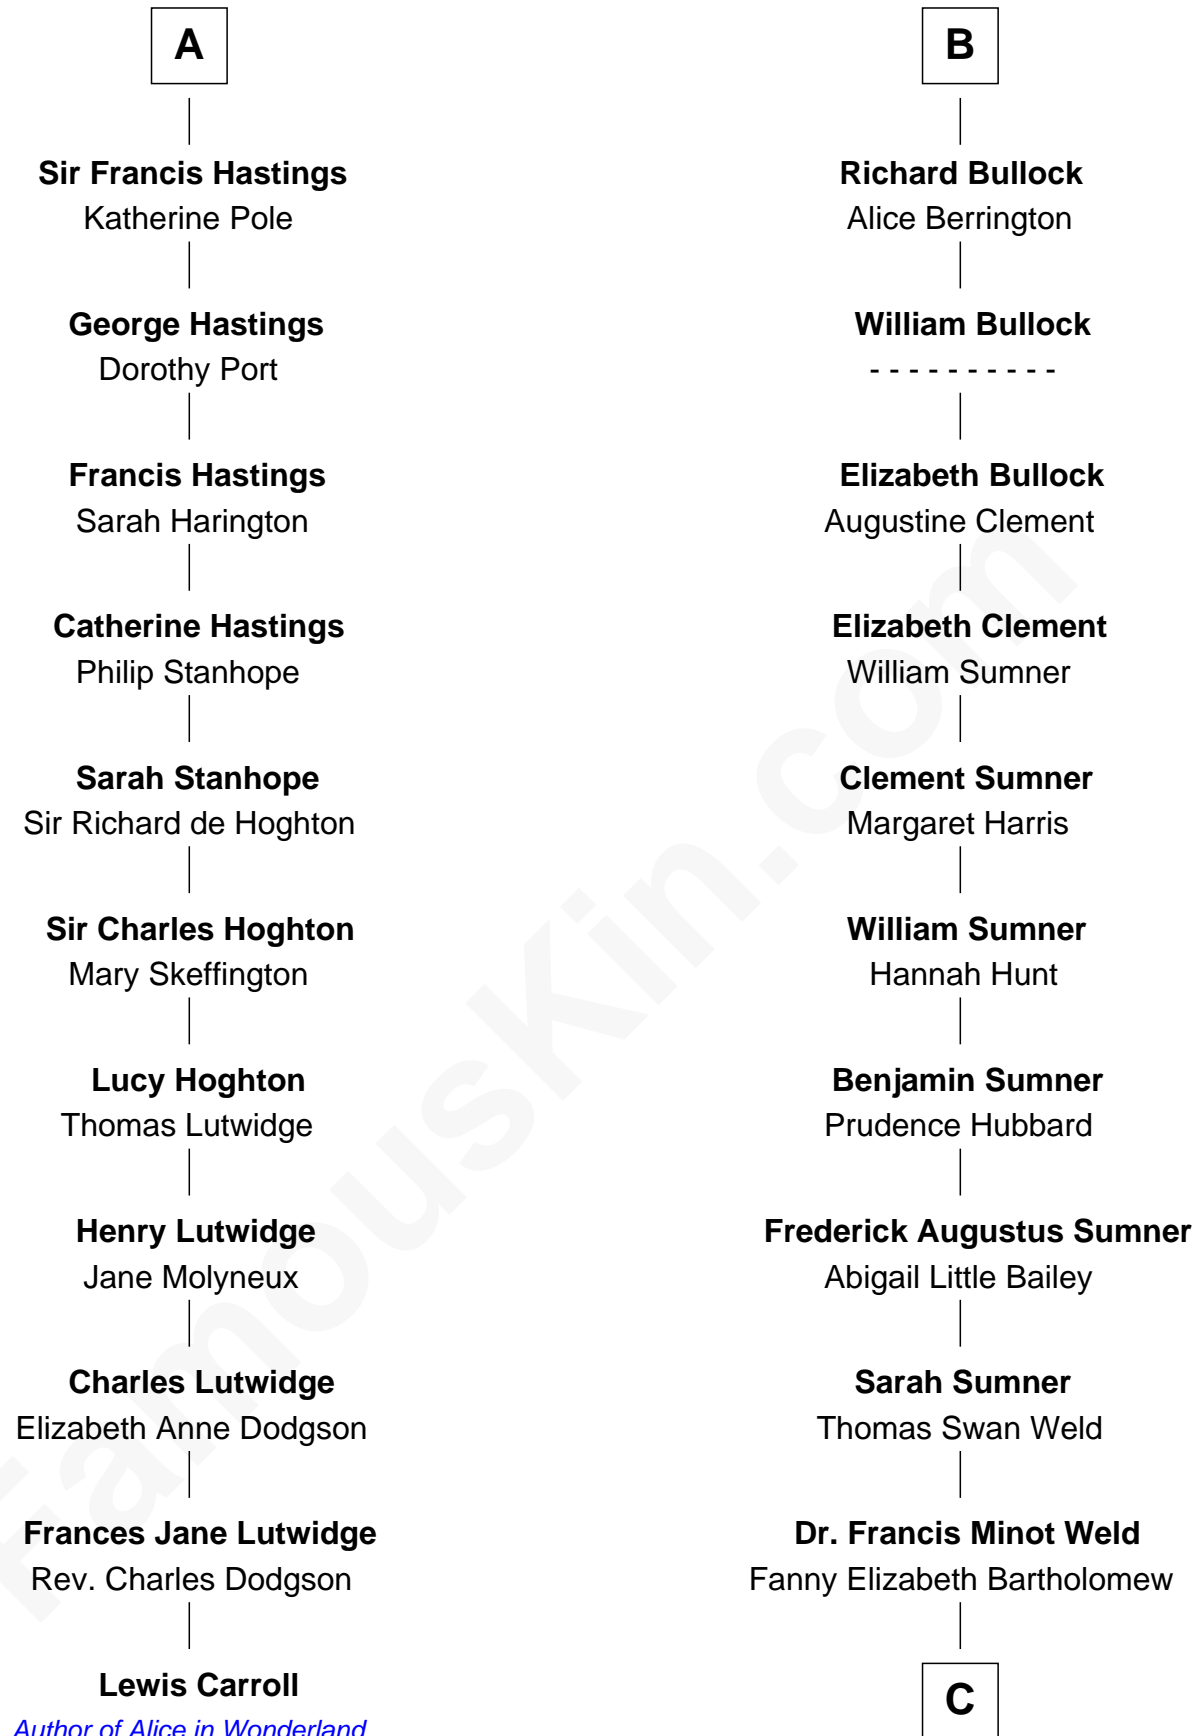

FamousKin.com

Relationship Chart of

Lewis Carroll

Author of Alice in Wonderland

17th cousin 2 times removed of

Bill Weld

68th Governor of Massachusetts

C

Francis Minot Weld
Margaret Low White

David Weld
Mary Blake Nichols

Bill Weld

68th Governor of Massachusetts

FamousKin.com