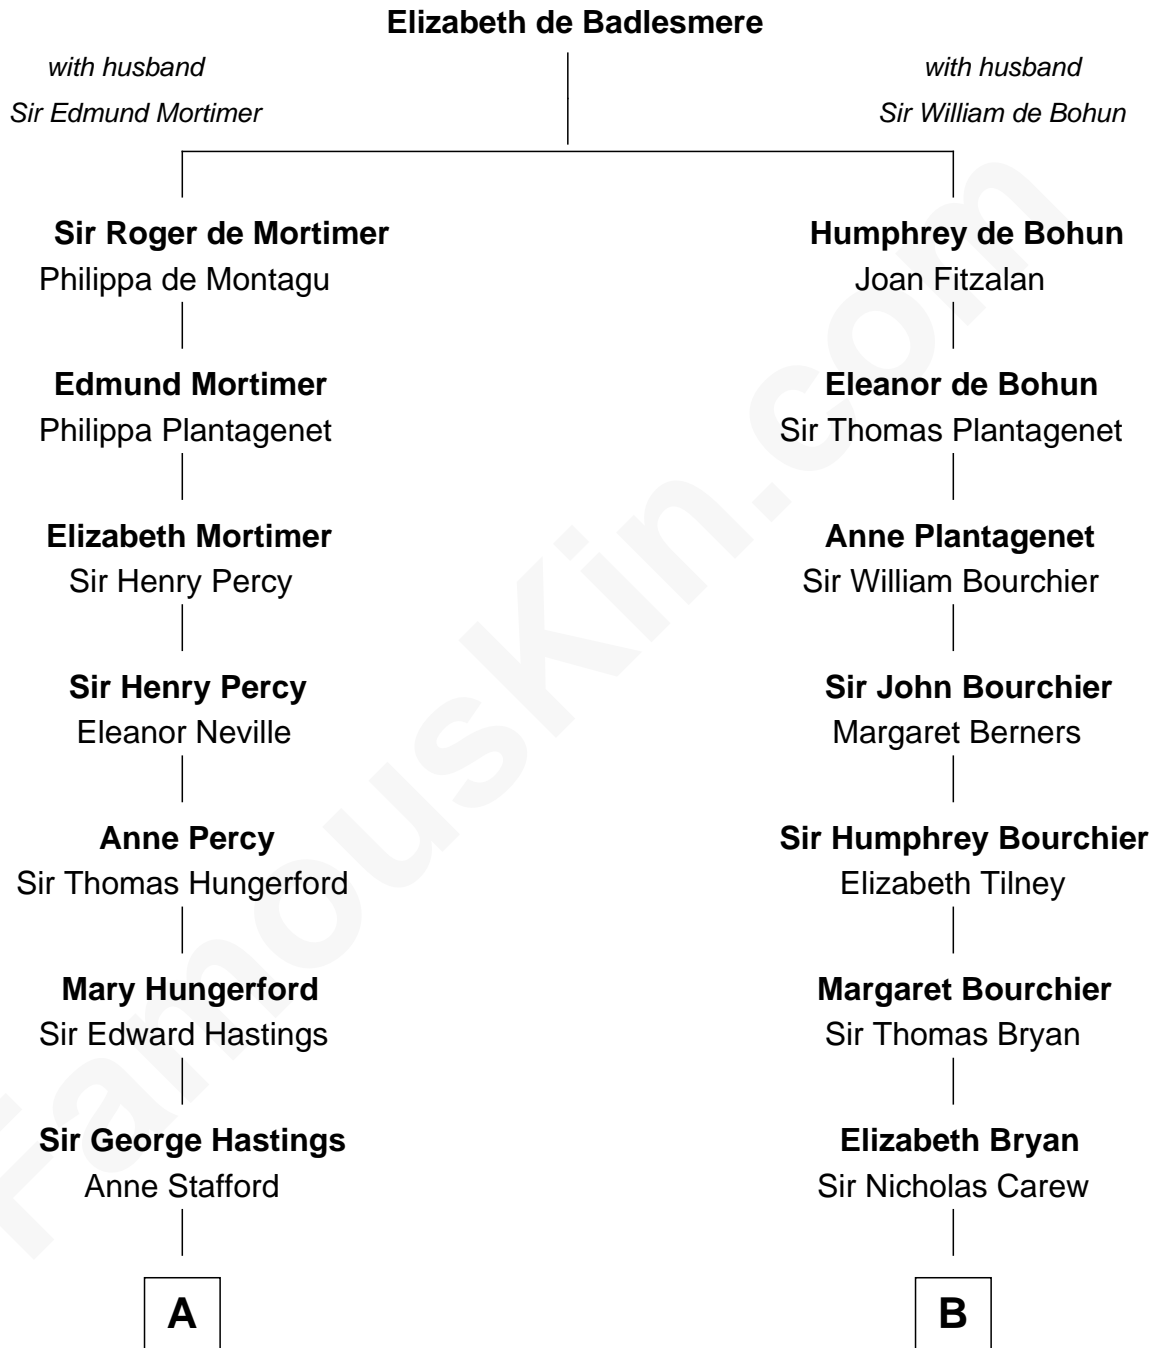

FamousKin.com

Relationship Chart of Lewis Carroll

Author of Alice in Wonderland

17th cousin 3 times removed of

Bill Weld

68th Governor of Massachusetts

C

—
Fanny Elizabeth Bartholomew

Dr. Francis Minot Weld

—
Francis Minot Weld

Margaret Low White

—
David Weld

Mary Blake Nichols

—
Bill Weld

68th Governor of Massachusetts